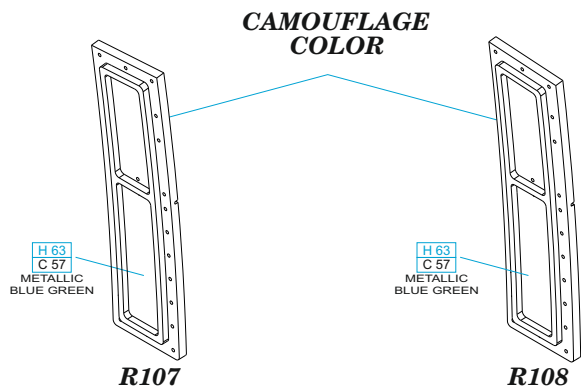

7

8

**A6M3 MODEL 22 & A6M3 MODEL LATE
COVERS INSTALLATION**