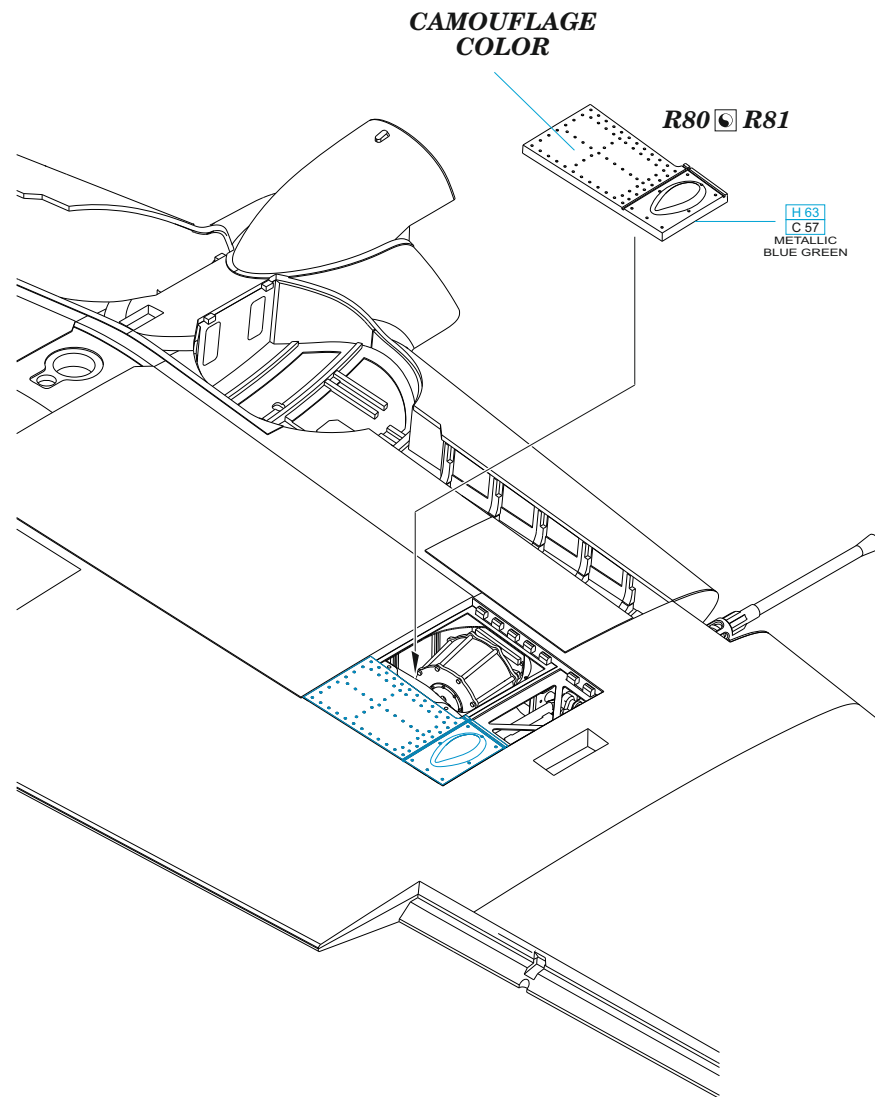

**A6M3 MODEL 22 & A6M3 MODEL LATE
COVERS INSTALLATION**