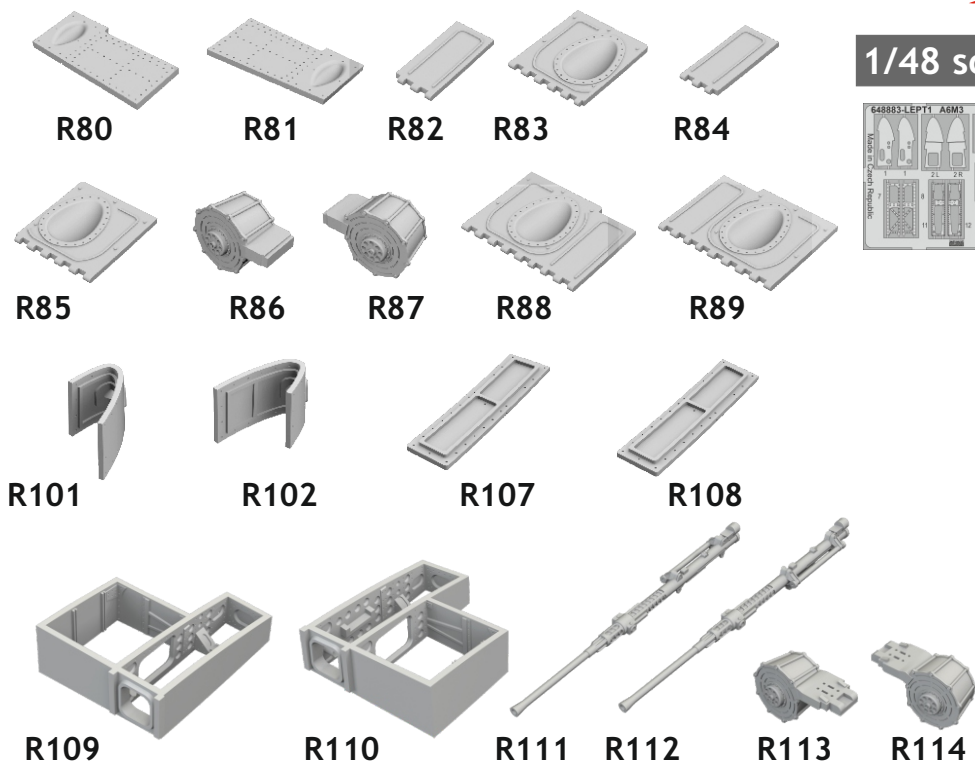

# 648 884 A6M3 gun bays long barrel

for Eduard kit - pro stavěbnici Eduard

eduard  
BRASSIN  
*Print*

1/48 scale

COLOURS			
GSI Creos (GUNZE)		Mr.METAL COLOR	
AQUEOUS	Mr.COLOR	Mr.METAL COLOR	
H 63	C 57	MC214	DARK IRON

This product contains metal and resin detail parts for upgrading scale plastic models. When selecting this set make sure that it is for the kit mentioned in product name as these sets are made specifically for that kit. When upgrading the model some cutting or corrections may be necessary for parts to fit accurately. **WARNING!** This set contains small and sharp parts. Work carefully in a ventilated and well-lit room. Safety glasses are recommended. This product is not suitable for children below 14 years of age.