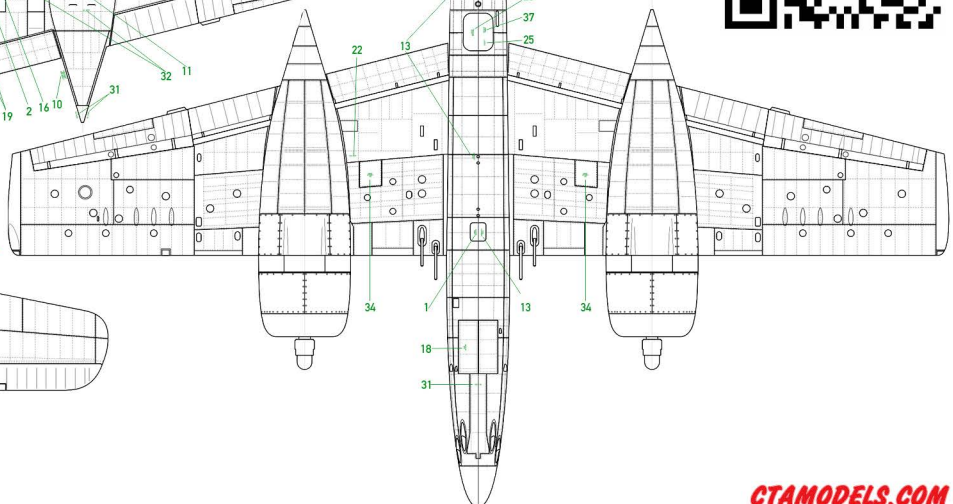

CTAMODELS.COM

Grumman F7F Tigercat

F7F-2N, 80323, 23, VF(N)-52, USS Antietam, April 1945.

No.57
SCALE 1:48

The same Aircraft. In different sources, number "23" on the tail is depicted in different ways. Make a choice of option.

F7F-3N, 80470, Z57 VMF(N)-534, USS Shangri-La, February 1946.

DARK SEA BLUE

F7F-3N, 80569, N4, VMF(N)-533, USS Tarawa, December 1946.

Use photos and /or your kit's manual for reference.

F7F-4N, 80613, LA/62, VCN-2, USS Kearsarge, September 1947.

F7F-4N, 80617, PA/32, VCN-1, USS Valley Forge, November 1947.

"Cut then Add" SP © 2023
All Rights Reserved.

SCALE 1:48
No.57

CTAMODELS.COM

Grumman F7F Tigercat

Technical Data Stencils

No.57
SCALE 1:48

Use photos and /or your kit's manual for reference.

DARK SEA BLUE

SCALE 1:48
No.57