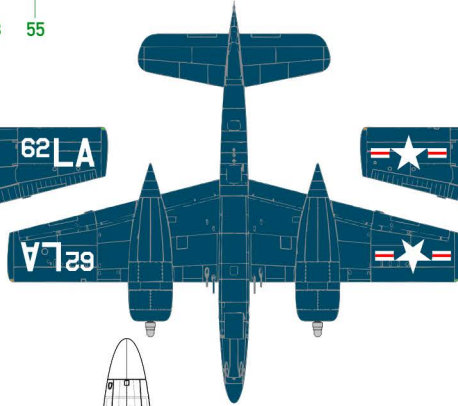

CTAMODELS.COM

Grumman F7F Tigercat

F7F-2N, 80323, 23, VF(N)-52, USS Antietam, April 1945.

No.57
SCALE 1:48

The same Aircraft. In different sources, number "23" on the tail is depicted in different ways. Make a choice of option.

F7F-3N, 80470, Z57 VMF(N)-534, USS Shangri-La, February 1946.

DARK SEA BLUE

F7F-3N, 80569, N4, VMF(N)-533, USS Tarawa, December 1946.

Use photos and /or your kit's manual for reference.

F7F-4N, 80613, LA/62, VCN-2, USS Kearsarge, September 1947.

F7F-4N, 80617, PA/32, VCN-1, USS Valley Forge, November 1947.

"Cut then Add" SP © 2023
All Rights Reserved.

SCALE 1:48
No.57

CTAMODELS.COM

Grumman F7F Tigercat

Technical Data Stencils

No.57
SCALE 1:48

Use photos and /or your kit's manual for reference.

DARK SEA BLUE

SCALE 1:48
No.57