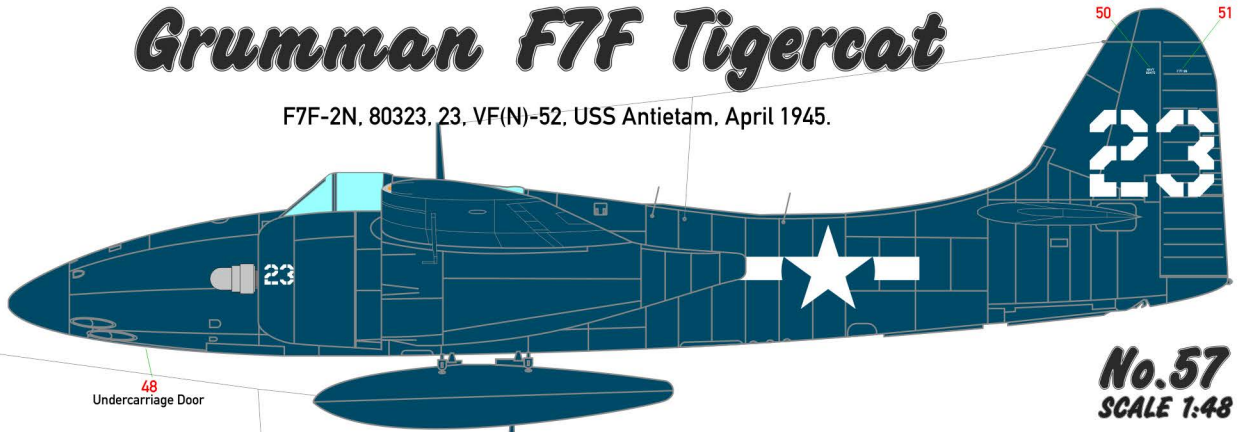

CTAMODELS.COM

Grumman F7F Tigercat

F7F-2N, 80323, 23, VF(N)-52, USS Antietam, April 1945.

No.57
SCALE 1:48

The same Aircraft. In different sources, number "23" on the tail is depicted in different ways. Make a choice of option.

F7F-3N, 80470, Z57 VMF(N)-534, USS Shangri-La, February 1946.

DARK SEA BLUE

F7F-3N, 80569, N4, VMF(N)-533, USS Tarawa, December 1946.

Use photos and /or your kit's manual for reference.

F7F-4N, 80613, LA/62, VCN-2, USS Kearsarge, September 1947.

F7F-4N, 80617, PA/32, VCN-1, USS Valley Forge, November 1947.

"Cut then Add" SP © 2023
All Rights Reserved.

SCALE 1:48
No.57

CTAMODELS.COM

Grumman F7F Tigercat

Technical Data Stencils

No.57
SCALE 1:48

Use photos and /or your kit's manual for reference.

DARK SEA BLUE

SCALE 1:48
No.57