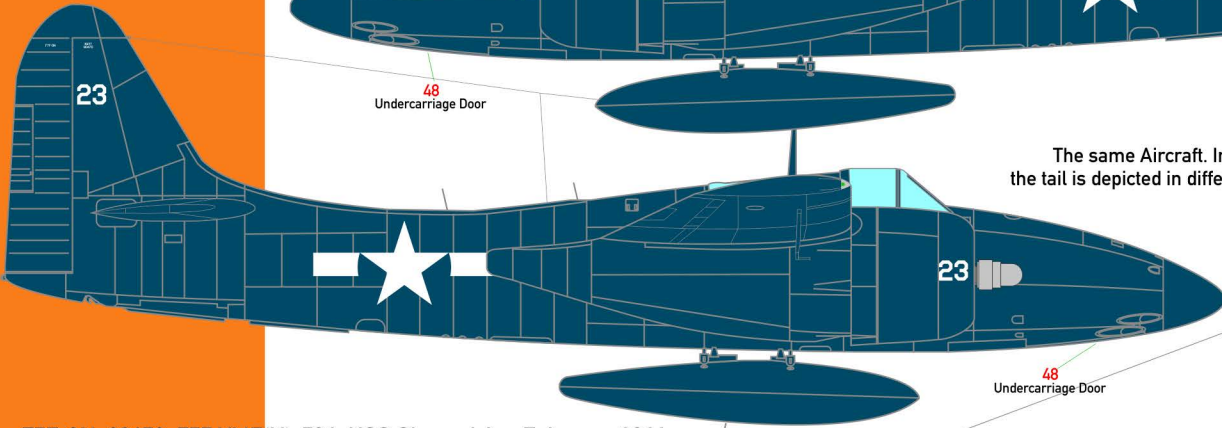

CTAMODELS.COM

Grumman F7F Tigercat

F7F-2N, 80323, 23, VF(N)-52, USS Antietam, April 1945.

No.57
SCALE 1:48

The same Aircraft. In different sources, number "23" on the tail is depicted in different ways. Make a choice of option.

F7F-3N, 80470, Z57 VMF(N)-534, USS Shangri-La, February 1946.

DARK SEA BLUE

F7F-3N, 80569, N4, VMF(N)-533, USS Tarawa, December 1946.

Use photos and /or your kit's manual for reference.

F7F-4N, 80613, LA/62, VCN-2, USS Kearsarge, September 1947.

DARK SEA BLUE

SCALE 1:48
No.57