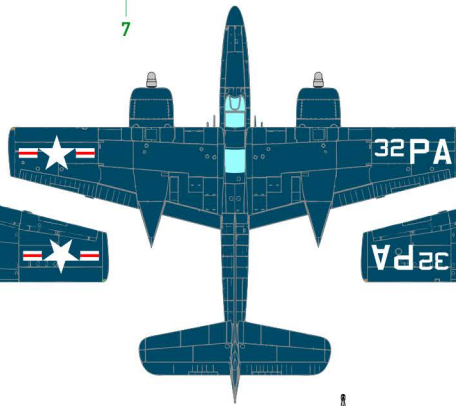

CTAMODELS.COM

Grumman F7F Tigercat

F7F-2N, 80323, 23, VF(N)-52, USS Antietam, April 1945.

No.57
SCALE 1:48

The same Aircraft. In different sources, number "23" on the tail is depicted in different ways. Make a choice of option.

F7F-3N, 80470, Z57 VMF(N)-534, USS Shangri-La, February 1946.

DARK SEA BLUE

F7F-3N, 80569, N4, VMF(N)-533, USS Tarawa, December 1946.

Use photos and /or your kit's manual for reference.

F7F-4N, 80613, LA/62, VCN-2, USS Kearsarge, September 1947.

F7F-4N, 80617, PA/32, VCN-1, USS Valley Forge, November 1947.

"Cut then Add" SP © 2023
All Rights Reserved.

SCALE 1:48
No.57

CTAMODELS.COM

Grumman F7F Tigercat

Technical Data Stencils

No.57
SCALE 1:48

Use photos and /or your kit's manual for reference.

DARK SEA BLUE

SCALE 1:48
No.57