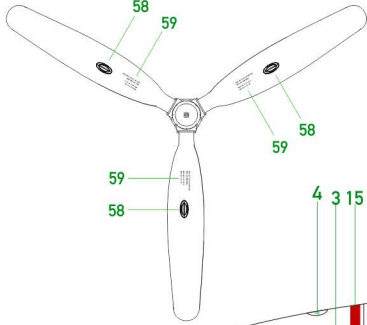

F7F-4N, 80617, PA/32, VCN-1, USS Valley Forge, November 1947.

"Cut then Add" SP © 2023
All Rights Reserved.

SCALE 1:48
No.57

CTAMODELS.COM

Grumman F7F Tigercat

Technical Data Stencils

No.57
SCALE 1:48

Use photos and /or your kit's manual for reference.

DARK SEA BLUE

SCALE 1:48
No.57