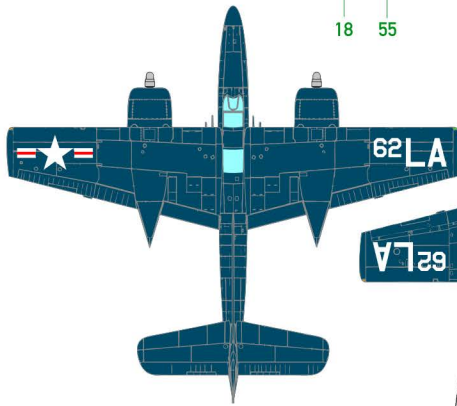

CTAMODELS.COM

Grumman F7F Tigercat

F7F-2N, 80323, 23, VF(N)-52, USS Antietam, April 1945.

No.57
SCALE 1:48

The same Aircraft. In different sources, number "23" on the tail is depicted in different ways. Make a choice of option.

F7F-3N, 80470, Z57 VMF(N)-534, USS Shangri-La, February 1946.

DARK SEA BLUE

F7F-3N, 80569, N4, VMF(N)-533, USS Tarawa, December 1946.

Use photos and /or your kit's manual for reference.

F7F-4N, 80613, LA/62, VCN-2, USS Kearsarge, September 1947.

F7F-4N, 80617, PA/32, VCN-1, USS Valley Forge, November 1947.

"Cut then Add" SP © 2023
All Rights Reserved.

SCALE 1:48
No.57

CTAMODELS.COM

Grumman F7F Tigercat

Technical Data Stencils

No.57
SCALE 1:48

Use photos and /or your kit's manual for reference.

DARK SEA BLUE

SCALE 1:48
No.57