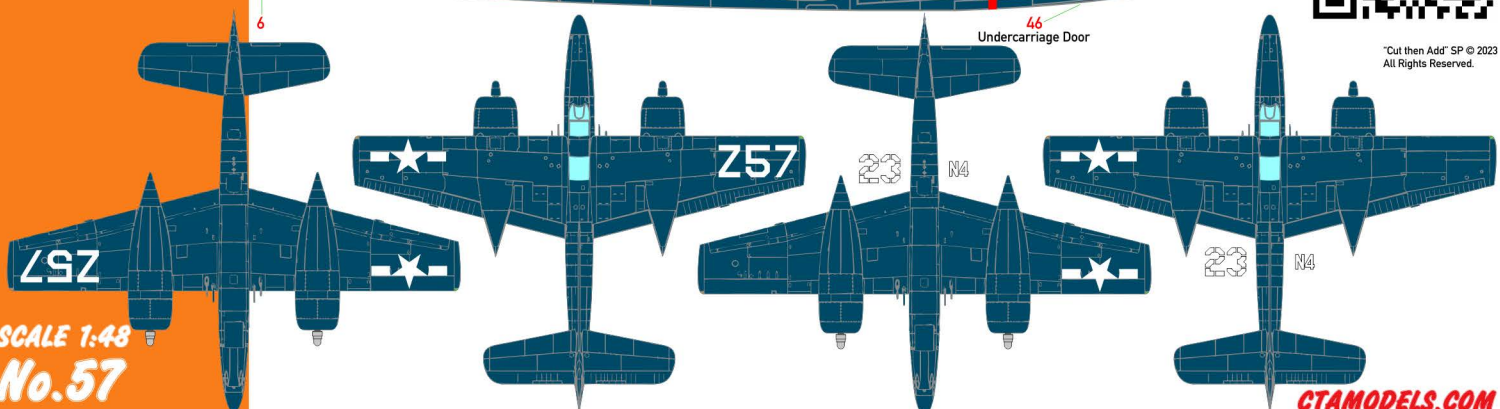

CTAMODELS.COM

Grumman F7F Tigercat

F7F-2N, 80323, 23, VF(N)-52, USS Antietam, April 1945.

No.57
SCALE 1:48

The same Aircraft. In different sources, number "23" on the tail is depicted in different ways. Make a choice of option.

F7F-3N, 80470, Z57 VMF(N)-534, USS Shangri-La, February 1946.

DARK SEA BLUE

F7F-3N, 80569, N4, VMF(N)-533, USS Tarawa, December 1946.

Use photos and /or your kit's manual for reference.

F7F-4N, 80613, LA/62, VCN-2, USS Kearsarge, September 1947.

F7F-4N, 80617, PA/32, VCN-1, USS Valley Forge, November 1947.

"Cut then Add" SP © 2023
All Rights Reserved.

SCALE 1:48
No.57

CTAMODELS.COM

Grumman F7F Tigercat

Technical Data Stencils

No.57
SCALE 1:48

Use photos and /or your kit's manual for reference.

DARK SEA BLUE

SCALE 1:48
No.57