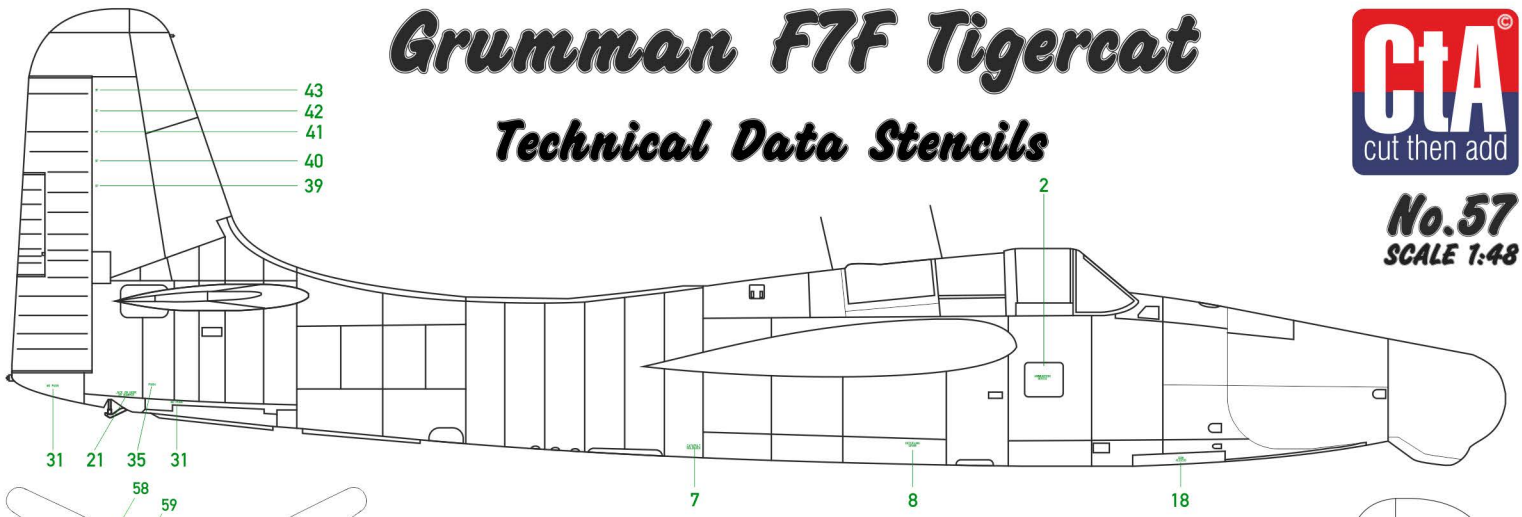

F7F-4N, 80617, PA/32, VCN-1, USS Valley Forge, November 1947.

"Cut then Add" SP © 2023
All Rights Reserved.

SCALE 1:48
No.57

CTAMODELS.COM

Grumman F7F Tigercat

Technical Data Stencils

No.57
SCALE 1:48

Use photos and /or your kit's manual for reference.

DARK SEA BLUE

SCALE 1:48
No.57