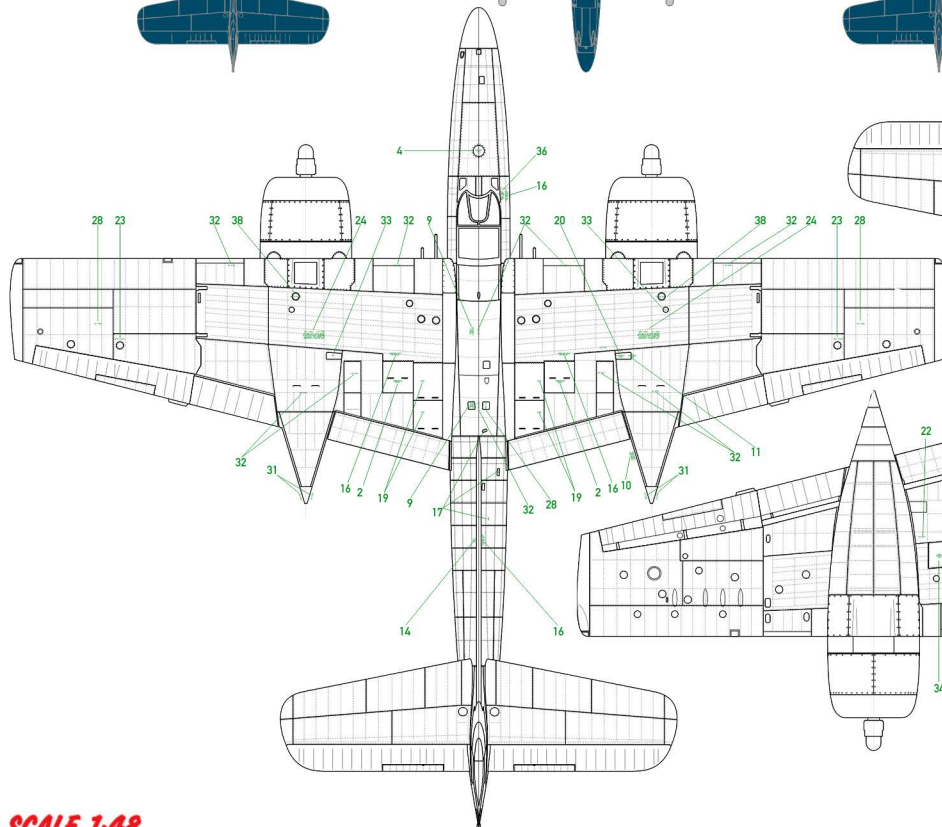

CTAMODELS.COM

Grumman F7F Tigercat

F7F-2N, 80323, 23, VF(N)-52, USS Antietam, April 1945.

No.57
SCALE 1:48

The same Aircraft. In different sources, number "23" on the tail is depicted in different ways. Make a choice of option.

F7F-3N, 80470, Z57 VMF(N)-534, USS Shangri-La, February 1946.

DARK SEA BLUE

F7F-3N, 80569, N4, VMF(N)-533, USS Tarawa, December 1946.

Use photos and /or your kit's manual for reference.

F7F-4N, 80613, LA/62, VCN-2, USS Kearsarge, September 1947.

F7F-4N, 80617, PA/32, VCN-1, USS Valley Forge, November 1947.

"Cut then Add" SP © 2023
All Rights Reserved.

SCALE 1:48
No.57

CTAMODELS.COM

Grumman F7F Tigercat

Technical Data Stencils

No.57
SCALE 1:48

Use photos and /or your kit's manual for reference.

DARK SEA BLUE

SCALE 1:48
No.57