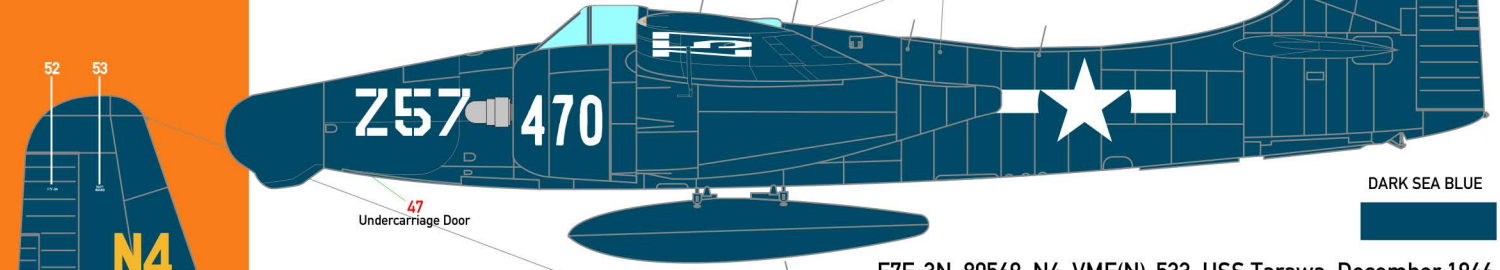

CTAMODELS.COM

Grumman F7F Tigercat

F7F-2N, 80323, 23, VF(N)-52, USS Antietam, April 1945.

No.57
SCALE 1:48

The same Aircraft. In different sources, number "23" on the tail is depicted in different ways. Make a choice of option.

F7F-3N, 80470, Z57 VMF(N)-534, USS Shangri-La, February 1946.

DARK SEA BLUE

F7F-3N, 80569, N4, VMF(N)-533, USS Tarawa, December 1946.

Use photos and /or your kit's manual for reference.

F7F-4N, 80613, LA/62, VCN-2, USS Kearsarge, September 1947.

DARK SEA BLUE

SCALE 1:48
No.57