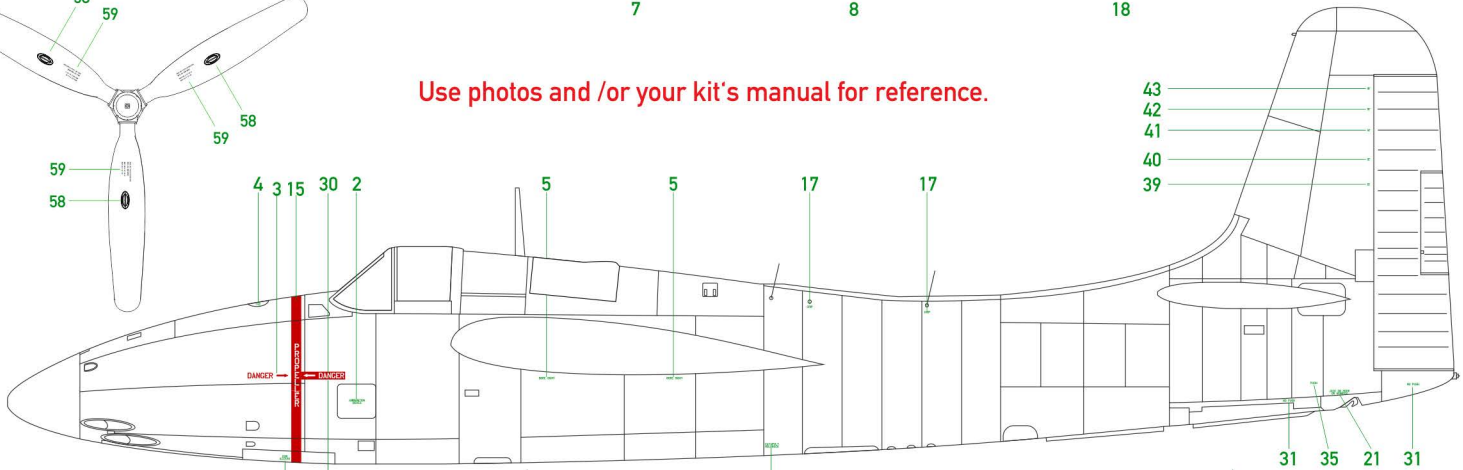

F7F-4N, 80617, PA/32, VCN-1, USS Valley Forge, November 1947.

"Cut then Add" SP © 2023
All Rights Reserved.

SCALE 1:48
No.57

CTAMODELS.COM

Grumman F7F Tigercat

Technical Data Stencils

No.57
SCALE 1:48

Use photos and /or your kit's manual for reference.

DARK SEA BLUE

SCALE 1:48
No.57