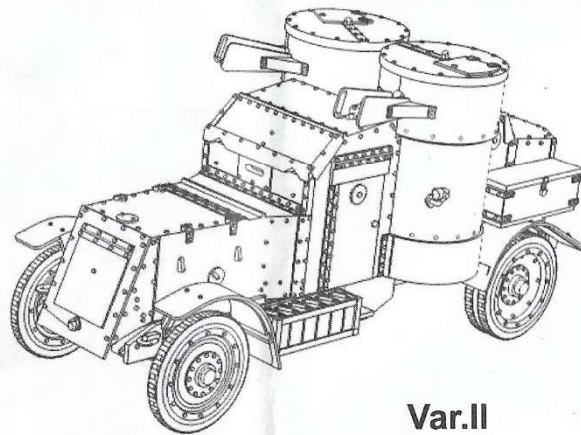

Many thanks to Valeriy Sorokin, Moscow, Russian Federation for help in the creation of this kit.

MB
MASTER BOX 1/40

72008 "British Armoured Car, Austin, MK IV, WW I Era"

Var.I

18

Var.II

19

72008 "British Armoured Car, Austin, MK IV, WW I Era"

Var.I

Var.II

Var.III

British Armoured Car, Austin MK IV, WW I Era.

This kit includes parts for the assembly of one model of armoured car.

Attention! This set requires both glue and paint in order to be completed. Not included.