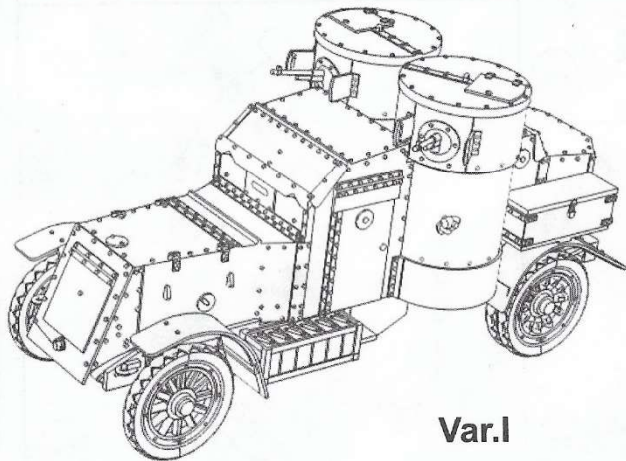

Many thanks to Valeriy Sorokin, Moscow, Russian Federation for help in the creation of this kit.

MB
MASTER BOX 1/40

72008 "British Armoured Car, Austin, MK IV, WW I Era"

Var.I

18

Var.II

19

72008 "British Armoured Car, Austin, MK IV, WW I Era"

Var.I

Var.II

Var.III

British Armoured Car, Austin MK IV, WW I Era.

This kit includes parts for the assembly of one model of armoured car.

Attention! This set requires both glue and paint in order to be completed. Not included.