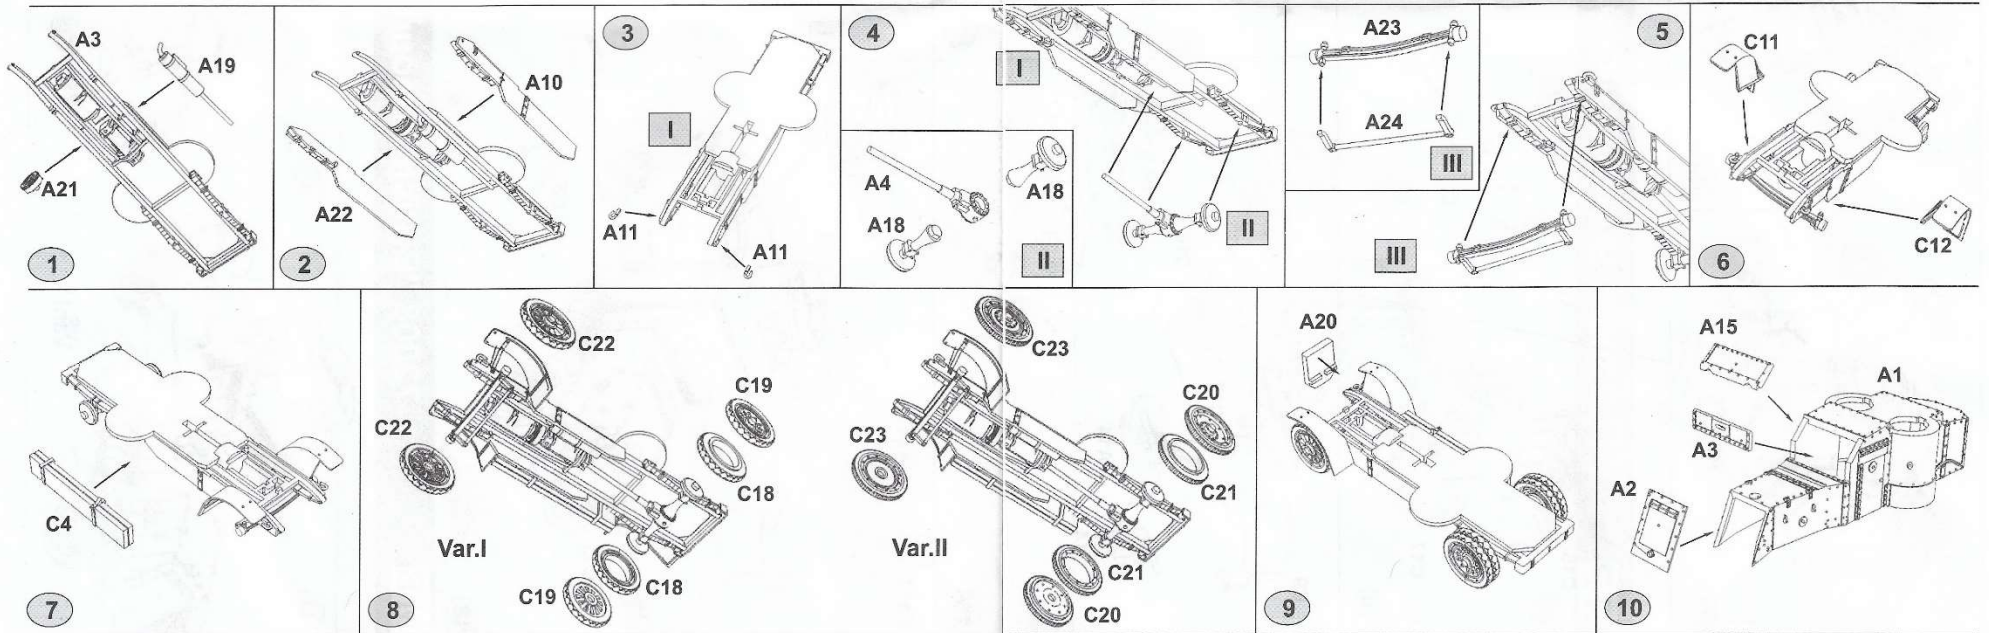

Many thanks to Valeriy Sorokin, Moscow, Russian Federation for help in the creation of this kit.

MB
MASTER BOX 1/40

72008 "British Armoured Car, Austin, MK IV, WW I Era"

Var.I

18

Var.II

19

72008 "British Armoured Car, Austin, MK IV, WW I Era"

Var.I

Var.II

Var.III

British Armoured Car, Austin MK IV, WW I Era.

This kit includes parts for the assembly of one model of armoured car.

Attention! This set requires both glue and paint in order to be completed. Not included.