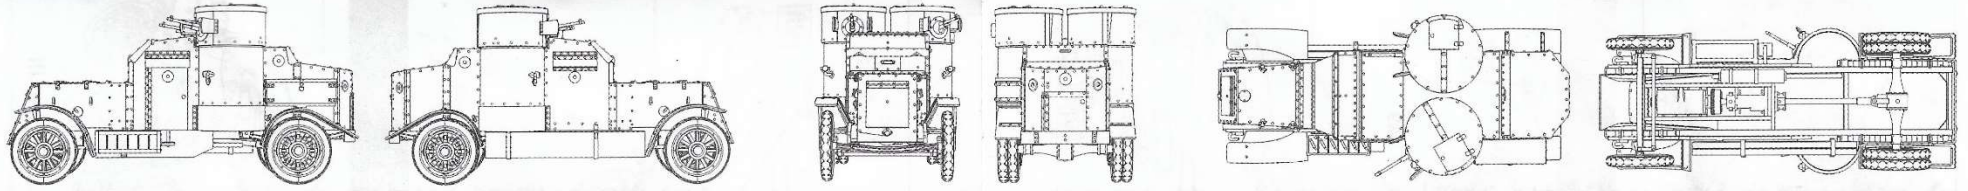

Many thanks to Valeriy Sorokin, Moscow, Russian Federation for help in the creation of this kit.

MB
MASTER BOX 1/40

72008 "British Armoured Car, Austin, MK IV, WW I Era"

Var.I

18

Var.II

19

72008 "British Armoured Car, Austin, MK IV, WW I Era"

Var.I

Var.II

Var.III

British Armoured Car, Austin MK IV, WW I Era.

This kit includes parts for the assembly of one model of armoured car.

Attention! This set requires both glue and paint in order to be completed. Not included.