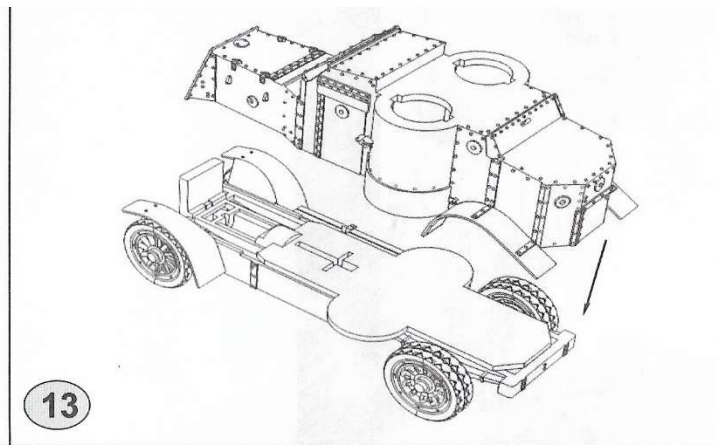

Many thanks to Valeriy Sorokin, Moscow, Russian Federation for help in the creation of this kit.

MB
MASTER BOX 1/40

72008 "British Armoured Car, Austin, MK IV, WW I Era"

Var.I

18

Var.II

19

72008 "British Armoured Car, Austin, MK IV, WW I Era"

Var.I

Var.II

Var.III

British Armoured Car, Austin MK IV, WW I Era.

This kit includes parts for the assembly of one model of armoured car.

Attention! This set requires both glue and paint in order to be completed. Not included.