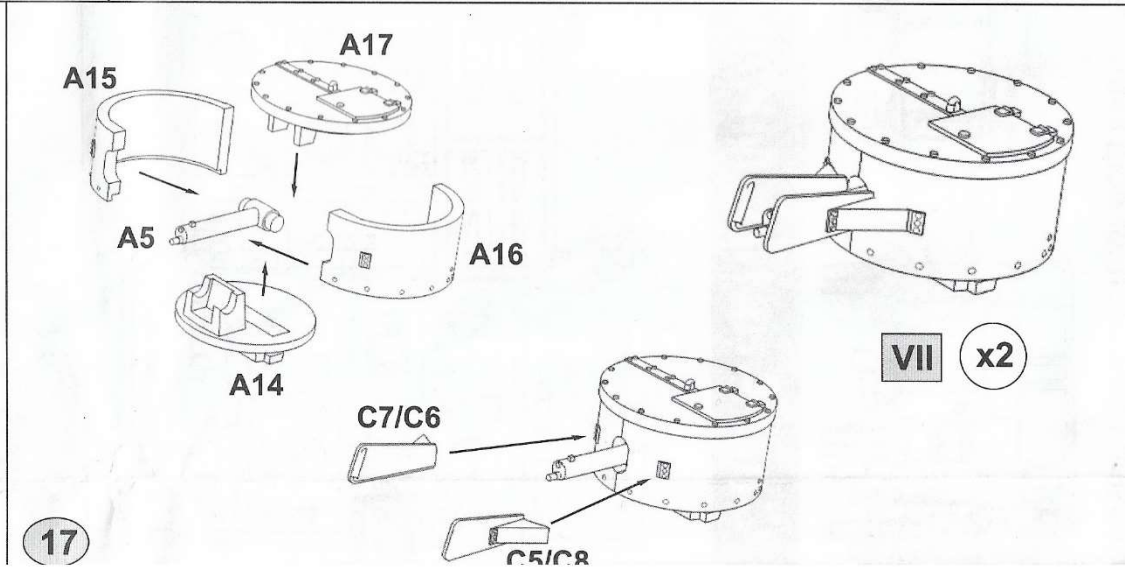

Many thanks to Valeriy Sorokin, Moscow, Russian Federation for help in the creation of this kit.

MB
MASTER BOX 1/40

72008 "British Armoured Car, Austin, MK IV, WW I Era"

Var.I

18

Var.II

19

72008 "British Armoured Car, Austin, MK IV, WW I Era"

Var.I

Var.II

Var.III

British Armoured Car, Austin MK IV, WW I Era.

This kit includes parts for the assembly of one model of armoured car.

Attention! This set requires both glue and paint in order to be completed. Not included.