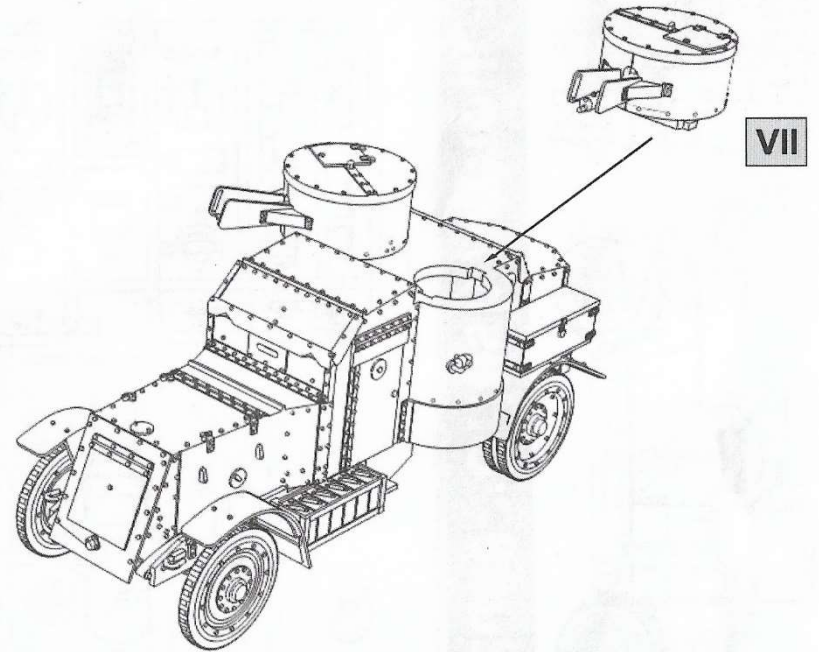

Many thanks to Valeriy Sorokin, Moscow, Russian Federation for help in the creation of this kit.

MB
MASTER BOX 1/40

72008 "British Armoured Car, Austin, MK IV, WW I Era"

Var.I

18

Var.II

19

72008 "British Armoured Car, Austin, MK IV, WW I Era"

Var.I

Var.II

Var.III

British Armoured Car, Austin MK IV, WW I Era.

This kit includes parts for the assembly of one model of armoured car.

Attention! This set requires both glue and paint in order to be completed. Not included.