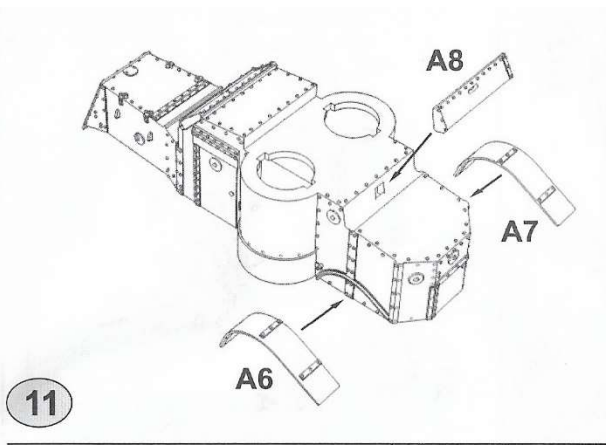

Many thanks to Valeriy Sorokin, Moscow, Russian Federation for help in the creation of this kit.

MB
MASTER BOX 1/40

72008 "British Armoured Car, Austin, MK IV, WW I Era"

Var.I

18

Var.II

19

72008 "British Armoured Car, Austin, MK IV, WW I Era"

Var.I

Var.II

Var.III

British Armoured Car, Austin MK IV, WW I Era.

This kit includes parts for the assembly of one model of armoured car.

Attention! This set requires both glue and paint in order to be completed. Not included.