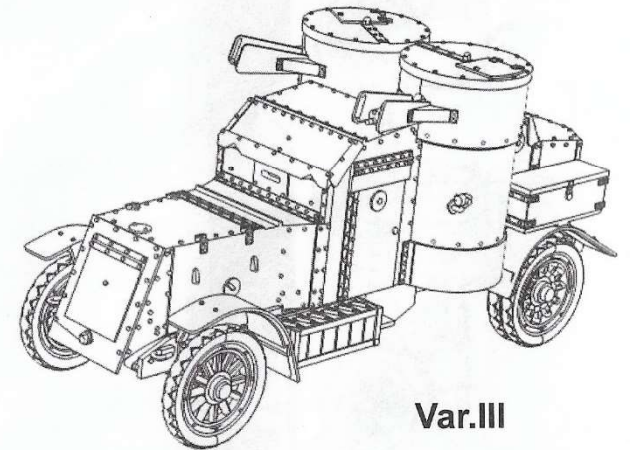

Many thanks to Valeriy Sorokin, Moscow, Russian Federation for help in the creation of this kit.

MB
MASTER BOX 1/40

72008 "British Armoured Car, Austin, MK IV, WW I Era"

Var.I

18

Var.II

19

72008 "British Armoured Car, Austin, MK IV, WW I Era"

Var.I

Var.II

Var.III

British Armoured Car, Austin MK IV, WW I Era.

This kit includes parts for the assembly of one model of armoured car.

Attention! This set requires both glue and paint in order to be completed. Not included.