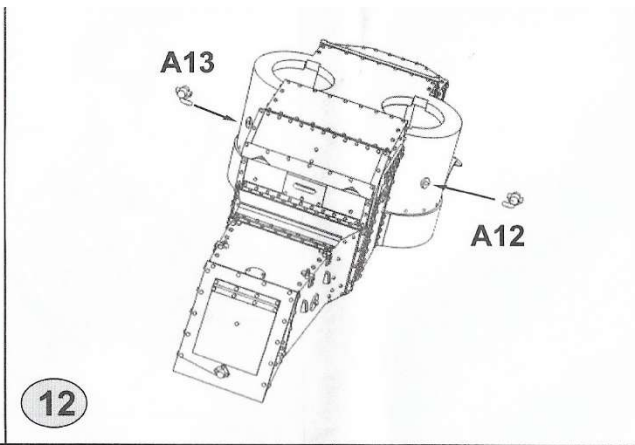

Many thanks to Valeriy Sorokin, Moscow, Russian Federation for help in the creation of this kit.

MB
MASTER BOX 1/40

72008 "British Armoured Car, Austin, MK IV, WW I Era"

Var.I

18

Var.II

19

72008 "British Armoured Car, Austin, MK IV, WW I Era"