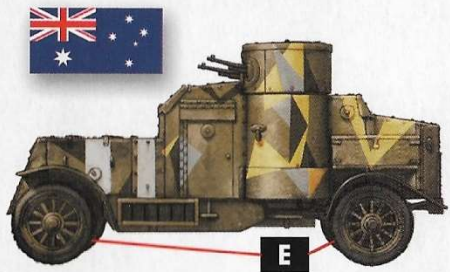

Many thanks to Valeriy Sorokin, Moscow, Russian Federation for help in the creation of this kit.

MB
MASTER BOX 1/40

72008 "British Armoured Car, Austin, MK IV, WW I Era"

Var.I

18

Var.II

19

72008 "British Armoured Car, Austin, MK IV, WW I Era"

Var.I

Var.II

Var.III

British Armoured Car, Austin MK IV, WW I Era.

This kit includes parts for the assembly of one model of armoured car.

Attention! This set requires both glue and paint in order to be completed. Not included.