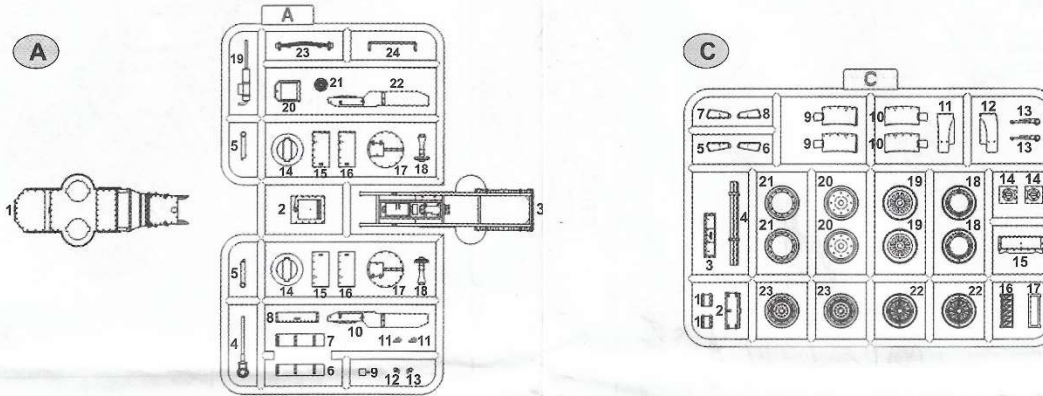

Many thanks to Valeriy Sorokin, Moscow, Russian Federation for help in the creation of this kit.

MB
MASTER BOX 1/40

72008 "British Armoured Car, Austin, MK IV, WW I Era"

Var.I

18

Var.II

19

72008 "British Armoured Car, Austin, MK IV, WW I Era"