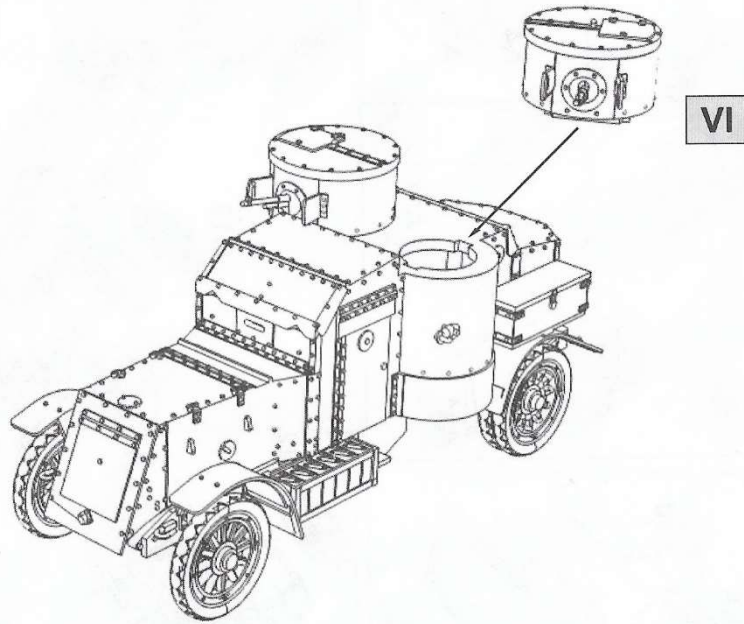

Many thanks to Valeriy Sorokin, Moscow, Russian Federation for help in the creation of this kit.

MB
MASTER BOX 1/40

72008 "British Armoured Car, Austin, MK IV, WW I Era"

Var.I

18

Var.II

19

72008 "British Armoured Car, Austin, MK IV, WW I Era"

Var.I

Var.II

Var.III

British Armoured Car, Austin MK IV, WW I Era.

This kit includes parts for the assembly of one model of armoured car.

Attention! This set requires both glue and paint in order to be completed. Not included.