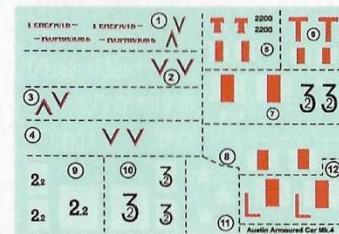

Var.I

Var.II

Var.III

British Armoured Car, Austin MK IV, WW I Era.

This kit includes parts for the assembly of one model of armoured car.

Attention! This set requires both glue and paint in order to be completed. Not included.