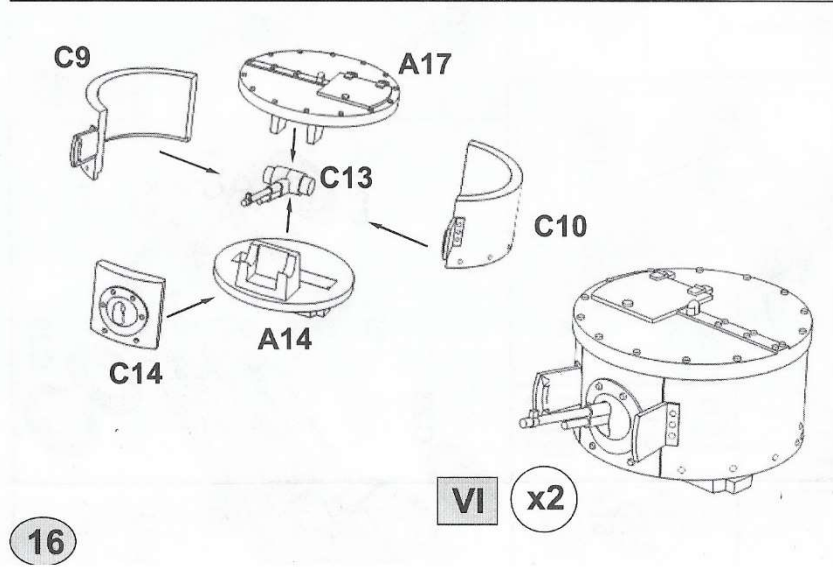

Many thanks to Valeriy Sorokin, Moscow, Russian Federation for help in the creation of this kit.

MB
MASTER BOX 1/40

72008 "British Armoured Car, Austin, MK IV, WW I Era"

Var.I

18

Var.II

19

72008 "British Armoured Car, Austin, MK IV, WW I Era"

Var.I

Var.II

Var.III

British Armoured Car, Austin MK IV, WW I Era.

This kit includes parts for the assembly of one model of armoured car.

Attention! This set requires both glue and paint in order to be completed. Not included.