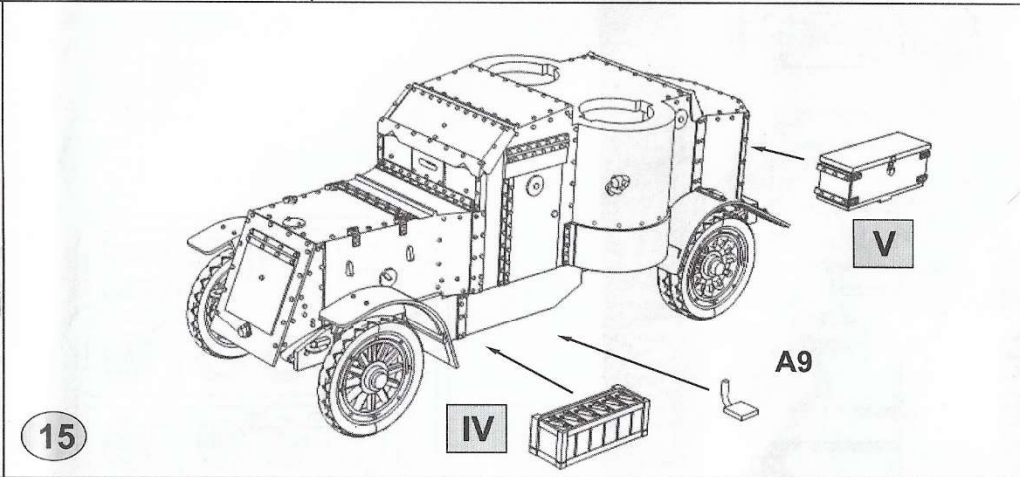

Many thanks to Valeriy Sorokin, Moscow, Russian Federation for help in the creation of this kit.

MB
MASTER BOX 1/40

72008 "British Armoured Car, Austin, MK IV, WW I Era"

Var.I

18

Var.II

19

72008 "British Armoured Car, Austin, MK IV, WW I Era"

Var.I

Var.II

Var.III

British Armoured Car, Austin MK IV, WW I Era.

This kit includes parts for the assembly of one model of armoured car.

Attention! This set requires both glue and paint in order to be completed. Not included.