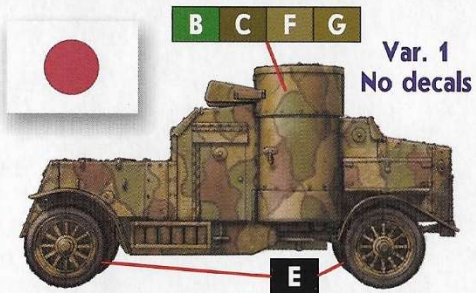

Many thanks to Valeriy Sorokin, Moscow, Russian Federation for help in the creation of this kit.

MB
MASTER BOX 1/40

72008 "British Armoured Car, Austin, MK IV, WW I Era"

Var.I

18

Var.II

19

72008 "British Armoured Car, Austin, MK IV, WW I Era"

Var.I

Var.II

Var.III

British Armoured Car, Austin MK IV, WW I Era.

This kit includes parts for the assembly of one model of armoured car.

Attention! This set requires both glue and paint in order to be completed. Not included.