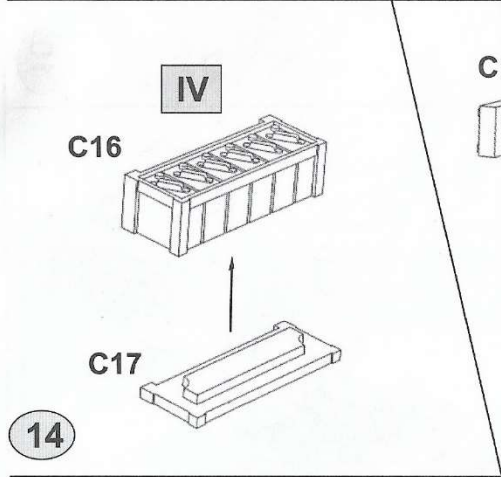

Many thanks to Valeriy Sorokin, Moscow, Russian Federation for help in the creation of this kit.

MB
MASTER BOX 1/40

72008 "British Armoured Car, Austin, MK IV, WW I Era"

Var.I

18

Var.II

19

72008 "British Armoured Car, Austin, MK IV, WW I Era"

Var.I

Var.II

Var.III

British Armoured Car, Austin MK IV, WW I Era.

This kit includes parts for the assembly of one model of armoured car.

Attention! This set requires both glue and paint in order to be completed. Not included.