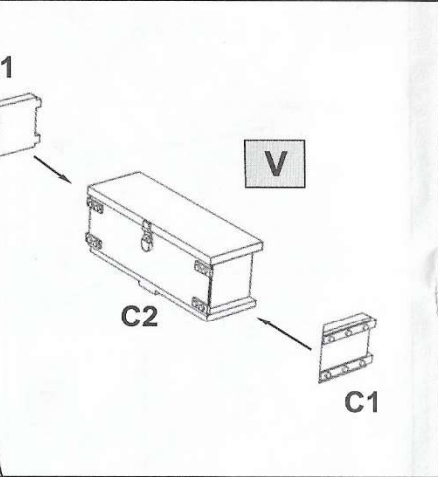

Many thanks to Valeriy Sorokin, Moscow, Russian Federation for help in the creation of this kit.

MB
MASTER BOX 1/40

72008 "British Armoured Car, Austin, MK IV, WW I Era"

Var.I

18

Var.II

19

72008 "British Armoured Car, Austin, MK IV, WW I Era"