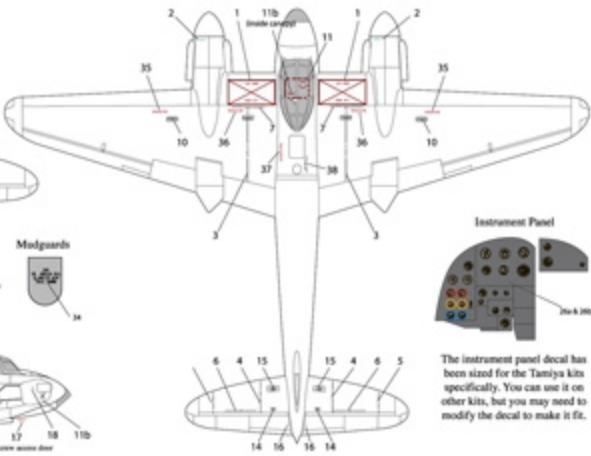

□ 1/72 - BC72165

■ 1/48 - BC48166

BARRACUDA CALS

MOSQUITO AIRFRAME STENCILS EXPANDED

Suitable for all marks

BC48166 Mosquito Airframe Stencils - Expanded

Note that the red markings are printed in dull red.
This is intentional and accurate.

Port cockpit sidewall (scrapview)

The instrument panel decal has been sized for the Tamiya kits specifically. You can use it on other kits, but you may need to modify the decal to make it fit.