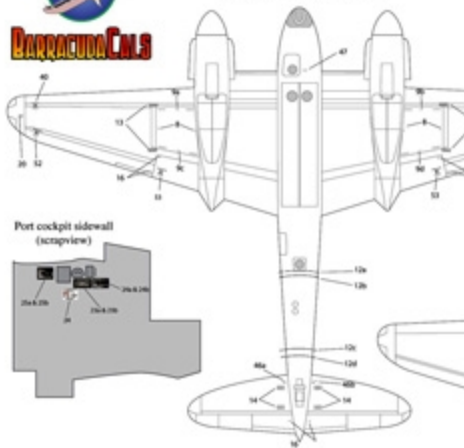

□ 1/72 - BC72165

■ 1/48 - BC48166

BARRACUDA CALS

MOSQUITO AIRFRAME STENCILS EXPANDED

Suitable for all marks

BC48166 Mosquito Airframe Stencils - Expanded

Note that the red markings are printed in dull red.
This is intentional and accurate.

Port cockpit sidewall (scrapview)

The instrument panel decal has been sized for the Tamiya kits specifically. You can use it on other kits, but you may need to modify the decal to make it fit.