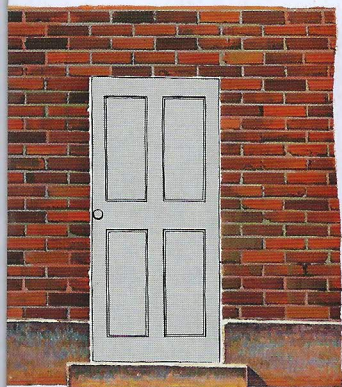

# MILITARY MINIATURES

1/35 SCALE **BRICK WALL SET** レンガセット

★READY TO ASSEMBLE PRECISION MODEL KIT ★MODELING SKILLS HELPFUL IF UNDER 10 YEARS OF AGE  
接着剤別売 ★CEMENT AND PAINT NOT INCLUDED

TAMIYA

TAMIYA EUROPE GMBH  
Werkstr. 1, 90765 Fürth (Bay),  
Germany

## 1/35 SCALE—BRICK WALL SET