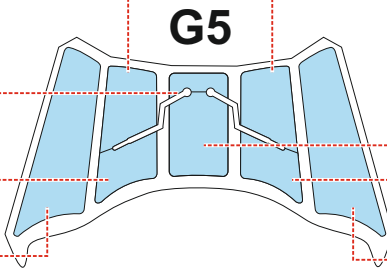

Mi-4A

EX 960

for kit **TRUMPETER**

scale **1/48**

LIQUID MASK

G9

G10

G7

G6

G2

G4

G8

G5

J1

5x

J2