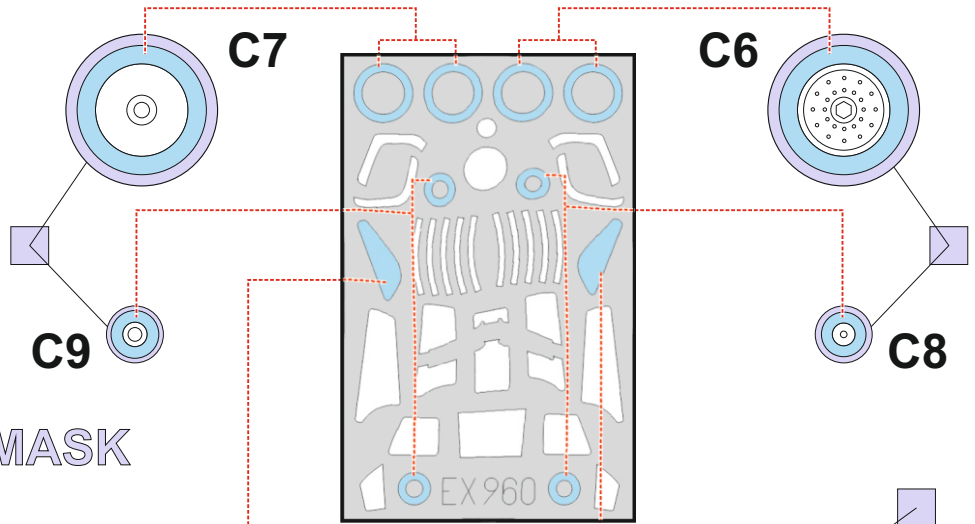

Mi-4A

EX 960

for kit **TRUMPETER**

scale **1/48**

LIQUID MASK

G9

G10

G7

G6

G2

G4

G8

G5

J1

5x

J2

G11