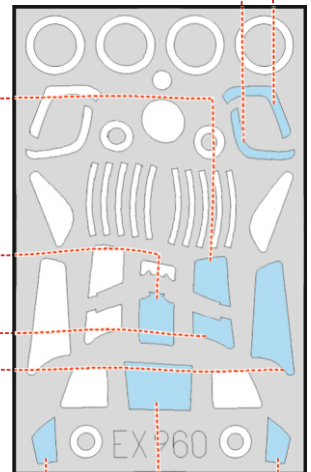

Mi-4A

EX 960

for kit **TRUMPETER**

scale **1/48**

LIQUID MASK

G9

G10

G7

G6

G2

G4

G8

G5

J1

5x

J2