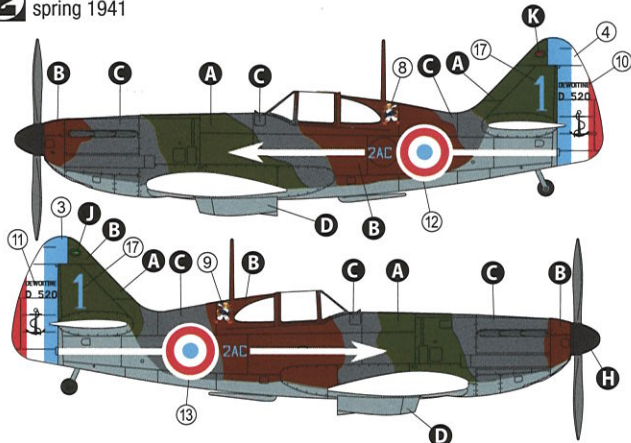

2 D.520, No. unkn., EV1 Jean Prévost, C.O. of escadrille 2AC, Lartigue, Algeria spring 1941