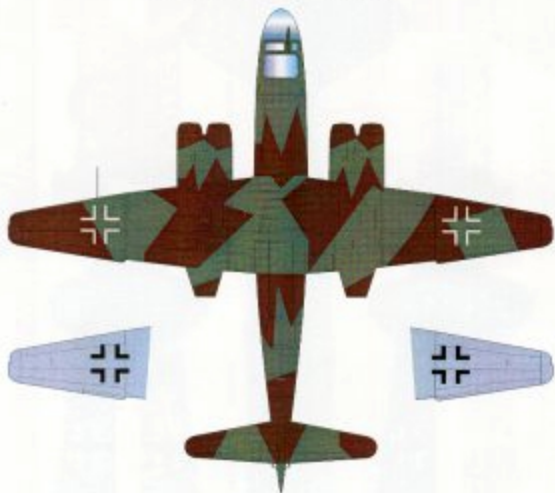

Ar 234 C-3

W 30-23000 1942

Ar 234 C-3

Historically Correct
"Luftwaffe 1942"

Several versions of badge are supplied pick the one you like best!

Standard camouflage pattern

...available from

Meteor