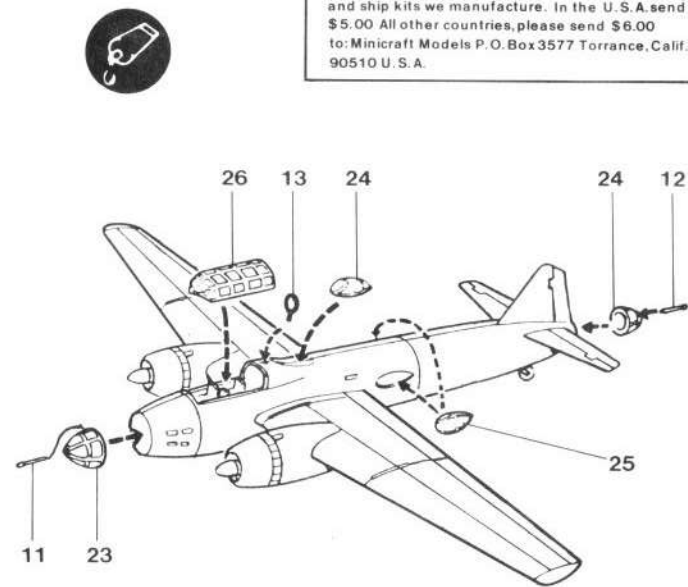

**ACADEMY**  
**MINICRAFT**

**1**

Paint interior **METALLIC BLUE**

**2****3****4**

In flight. 10 8

Paint propellers **BROWN**.  
Paint landing gear struts **SILVER**  
and tires **BLACK**.

**5**

WANT TO KNOW MORE ABOUT OUR MANY KITS?