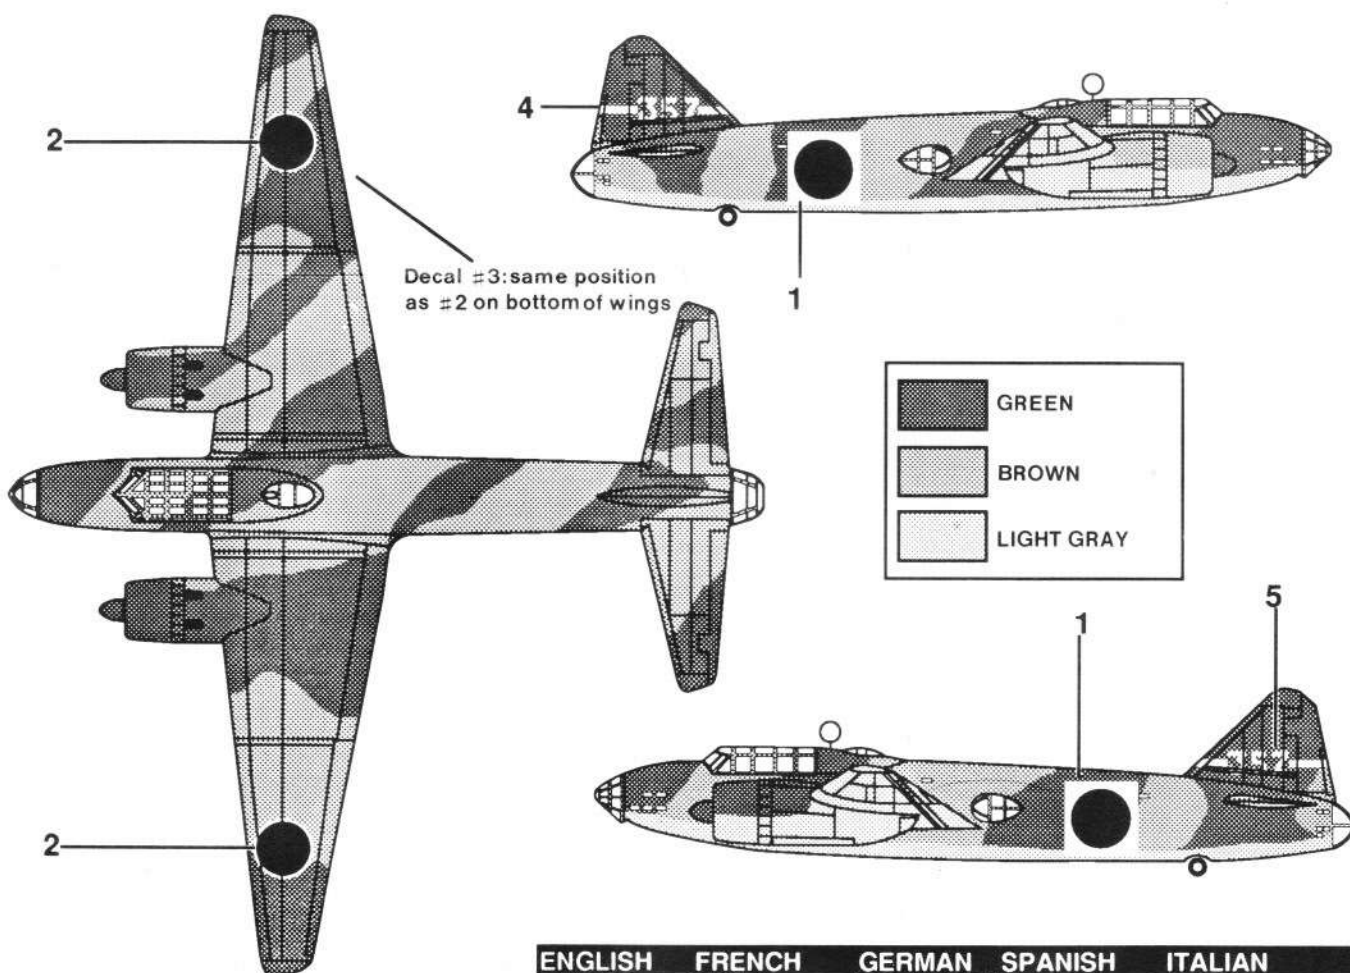

MITSUBISHI G4M1 "BETTY"

ENGLISH	FRENCH	GERMAN	SPANISH	ITALIAN
BLACK	NOIR	SCHWARZ	NEGRO	NERO
SILVER	ARGENT	SILBERN	PLATA	ARGENTO
GUNMETAL	METALLIC	METALLIC	METALICO	METALLICO
LT GRAY	GRIS CLAIR	HELLGRAU	GRIS CLARO	GRIGIO CHIARO
GREEN	VERT	GRUN	VERDE	VERDE
BROWN	BRUN	BRAUN	MARRON	MARRONE
BLUE	BLEU	BLAU	AZUL	BLU

4409

© 1993 Minicraft Models Inc.

Cement Parts
Coller
Kleben
Pegar
Incollare
Colar
Kleven

Do Not Cement Parts
Ne Pas Coller
Nicht Kleben
No Pegar
Non Incollare
Nào Colar
Niet Kleven

Optional Parts
Choix
Auswahlmöglichkeit
Elección
Scelta
Opcao
Keuze

Repeat Operation
Répéter l'opération
Vorgang Wiederholen
Repita la operación
Repetere
Repita a Operação
Herhalen

ACADEMY
MINICRAFT