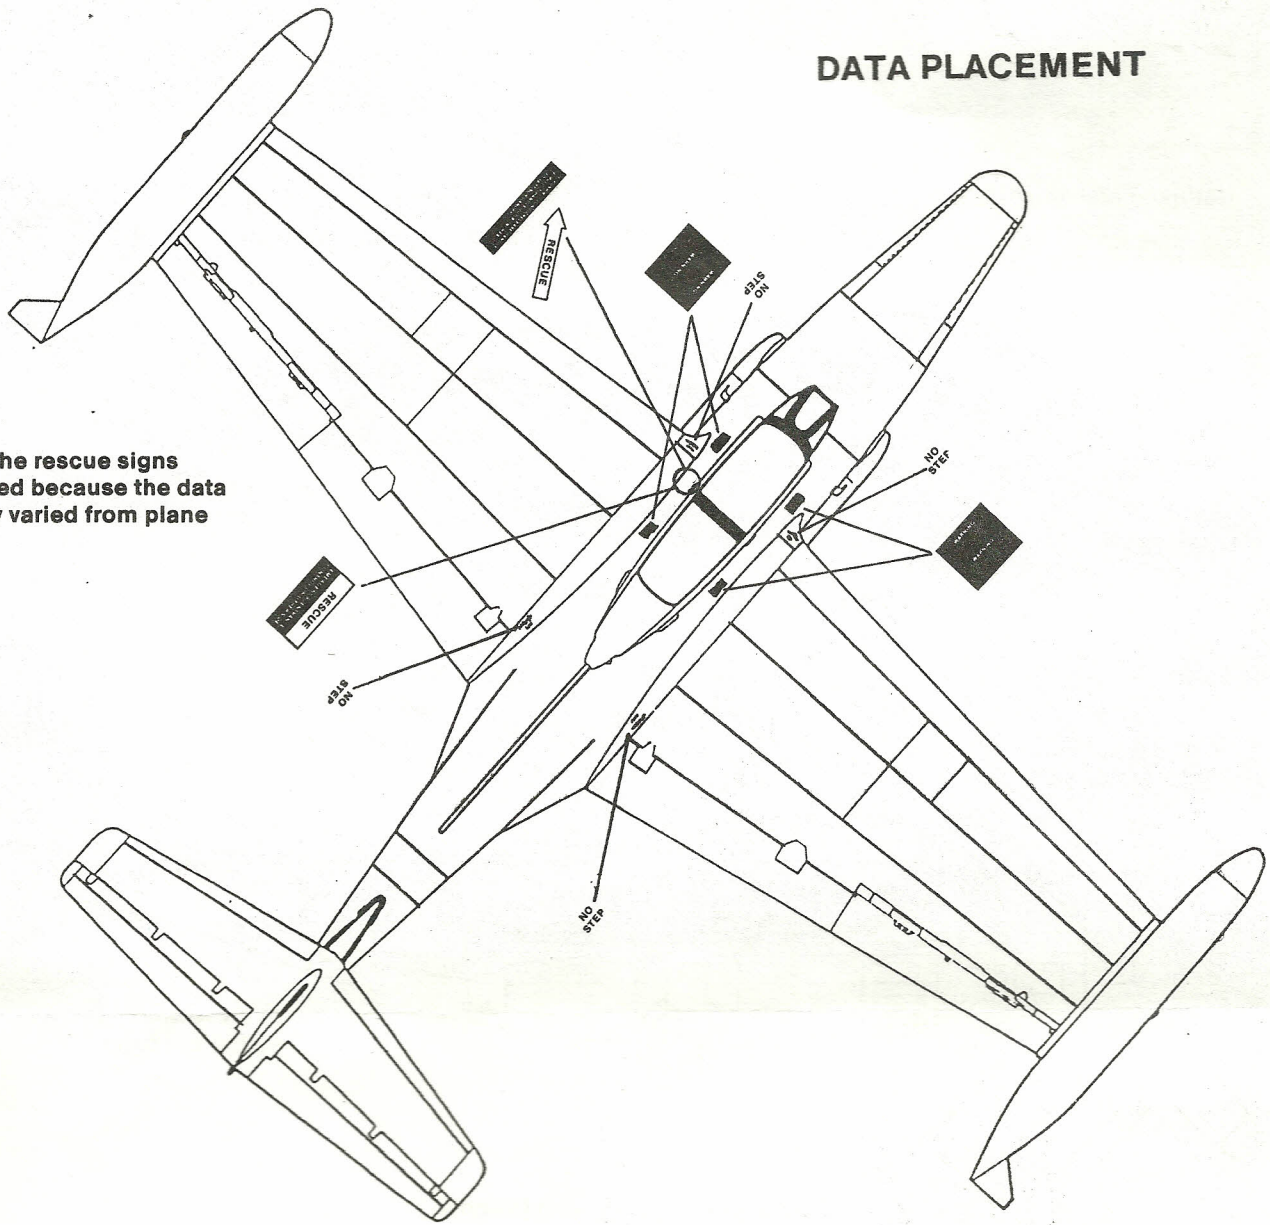

84 th FIS

All natural metal, black
fuel tanks, yellow tail band

Mask and paint yellow

Place ADC badge over
yellow tail band

Silver background for wing insignia
place under stars and bars

Upper left

Mask and paint silver
background for USAF

Upper right

Flat black wing tips
for the 465 th FIS
F-89 only

lower right

lower left

DATA PLACEMENT

Either of the rescue signs can be used because the data frequently varied from plane to plane.

Right side data placement is the same as the left