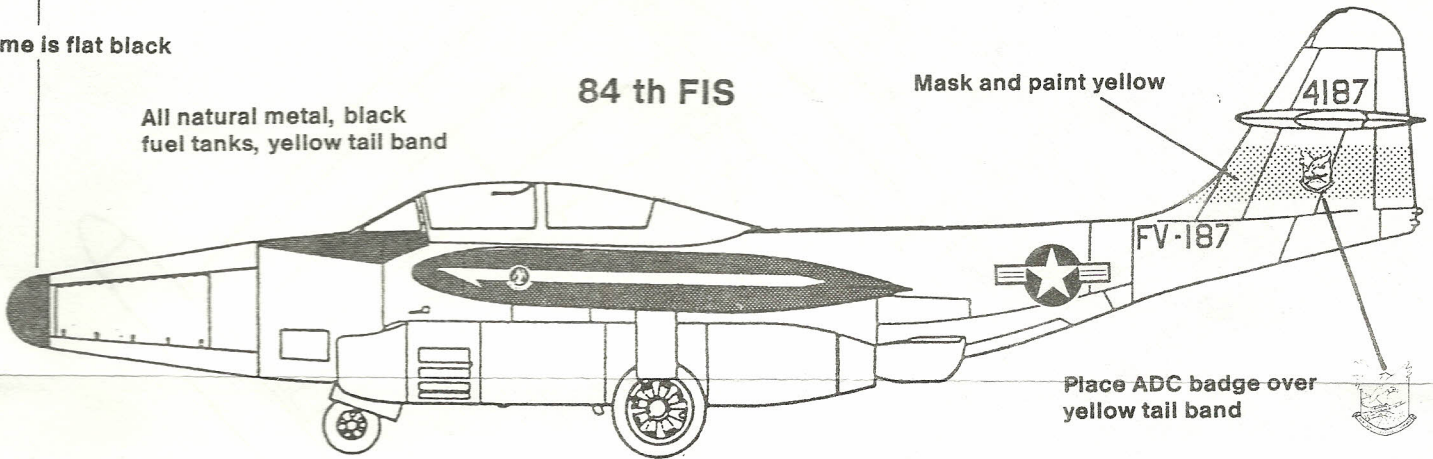

SuperScale Decal No. 48-381
F-89 J Scorpions
84TH FIS & 465th FIS

465 th FIS

Natural metal finish

Command stripe in two pieces. Place and trim

Mask and paint rudder yellow
place red stripes over yellow

Fuel tanks and wing tips are black

84 th FIS

All natural metal, black
fuel tanks, yellow tail band

Mask and paint yellow

Place ADC badge over
yellow tail band

Silver background for wing insignia
place under stars and bars

Upper left

Mask and paint silver
background for USAF

Upper right

Flat black wing tips
for the 465 th FIS
F-89 only

lower right

lower left

DATA PLACEMENT

Either of the rescue signs can be used because the data frequently varied from plane to plane.

Right side data placement is the same as the left