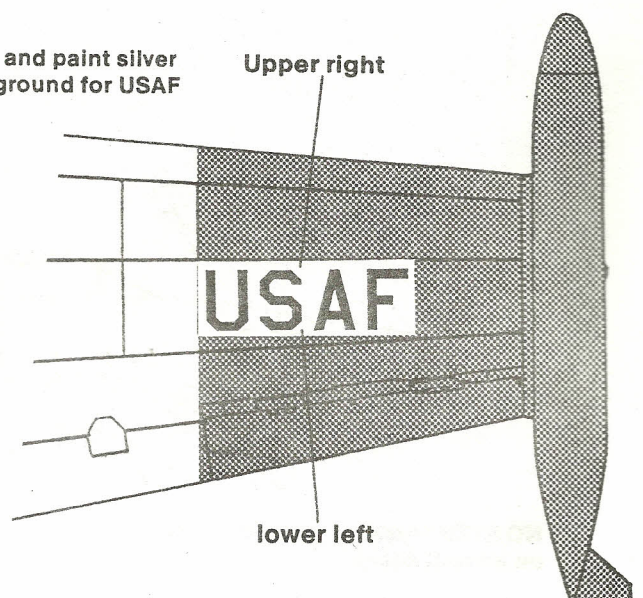

SuperScale Decal No. 48-381
F-89 J Scorpions
84TH FIS & 465th FIS

465 th FIS

Natural metal finish

Command stripe in two pieces. Place and trim

Mask and paint rudder yellow
place red stripes over yellow

Fuel tanks and wing tips are black

84 th FIS

All natural metal, black
fuel tanks, yellow tail band

Mask and paint yellow

Place ADC badge over
yellow tail band

Silver background for wing insignia
place under stars and bars

Upper left

Mask and paint silver
background for USAF

Upper right

Flat black wing tips
for the 465 th FIS
F-89 only

lower right

lower left

DATA PLACEMENT

Either of the rescue signs can be used because the data frequently varied from plane to plane.

Right side data placement is the same as the left