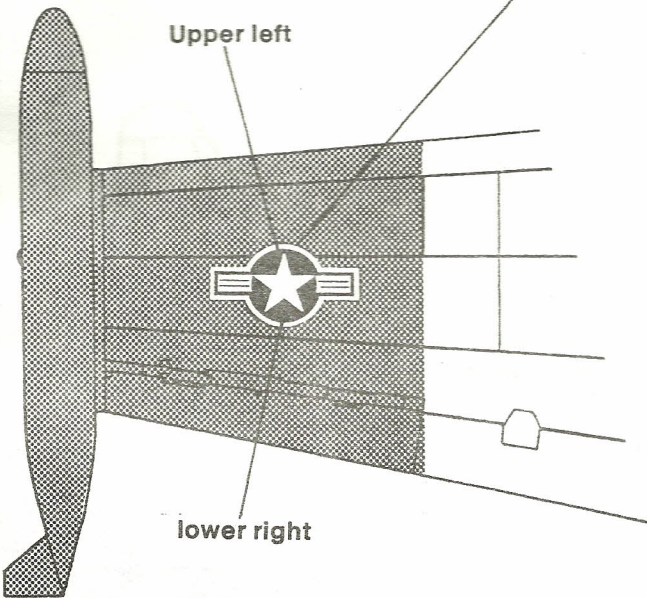

84 th FIS

All natural metal, black
fuel tanks, yellow tail band

Mask and paint yellow

Place ADC badge over
yellow tail band

Silver background for wing insignia
place under stars and bars

Upper left

Mask and paint silver
background for USAF

Upper right

Flat black wing tips
for the 465 th FIS
F-89 only

lower right

lower left

DATA PLACEMENT

Either of the rescue signs can be used because the data frequently varied from plane to plane.

Right side data placement is the same as the left