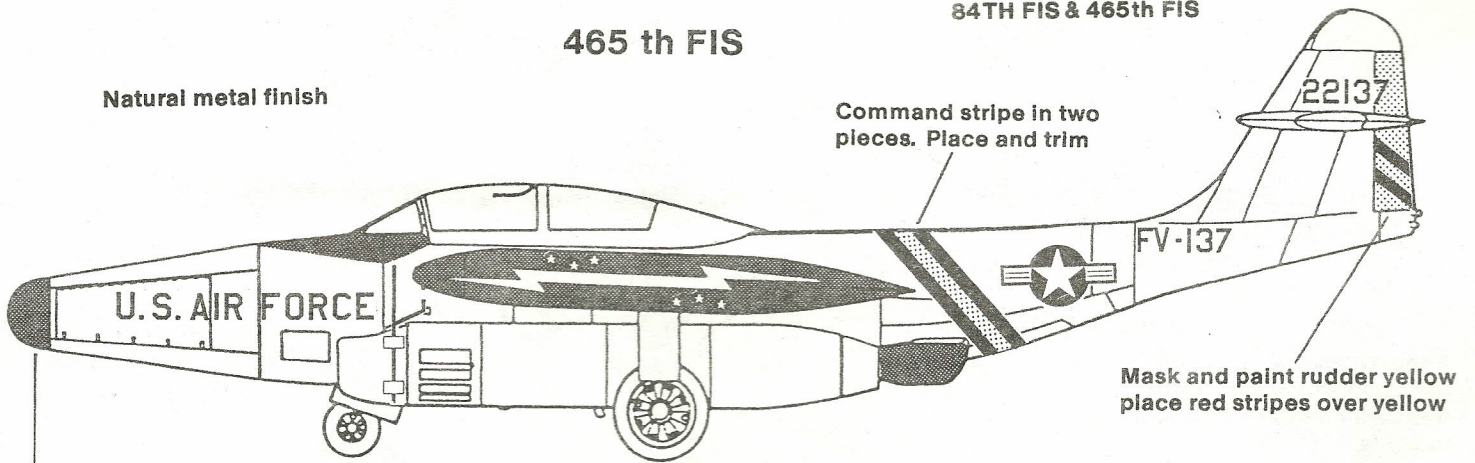

SuperScale Decal No. 48-381
F-89 J Scorpions
84TH FIS & 465th FIS

465 th FIS

Natural metal finish

Command stripe in two pieces. Place and trim

Mask and paint rudder yellow
place red stripes over yellow

Fuel tanks and wing tips are black

84 th FIS

All natural metal, black
fuel tanks, yellow tail band

Mask and paint yellow

Place ADC badge over
yellow tail band

Silver background for wing insignia
place under stars and bars

Upper left

Mask and paint silver
background for USAF

Upper right

Flat black wing tips
for the 465 th FIS
F-89 only

lower right

lower left

DATA PLACEMENT

Either of the rescue signs can be used because the data frequently varied from plane to plane.

Right side data placement is the same as the left