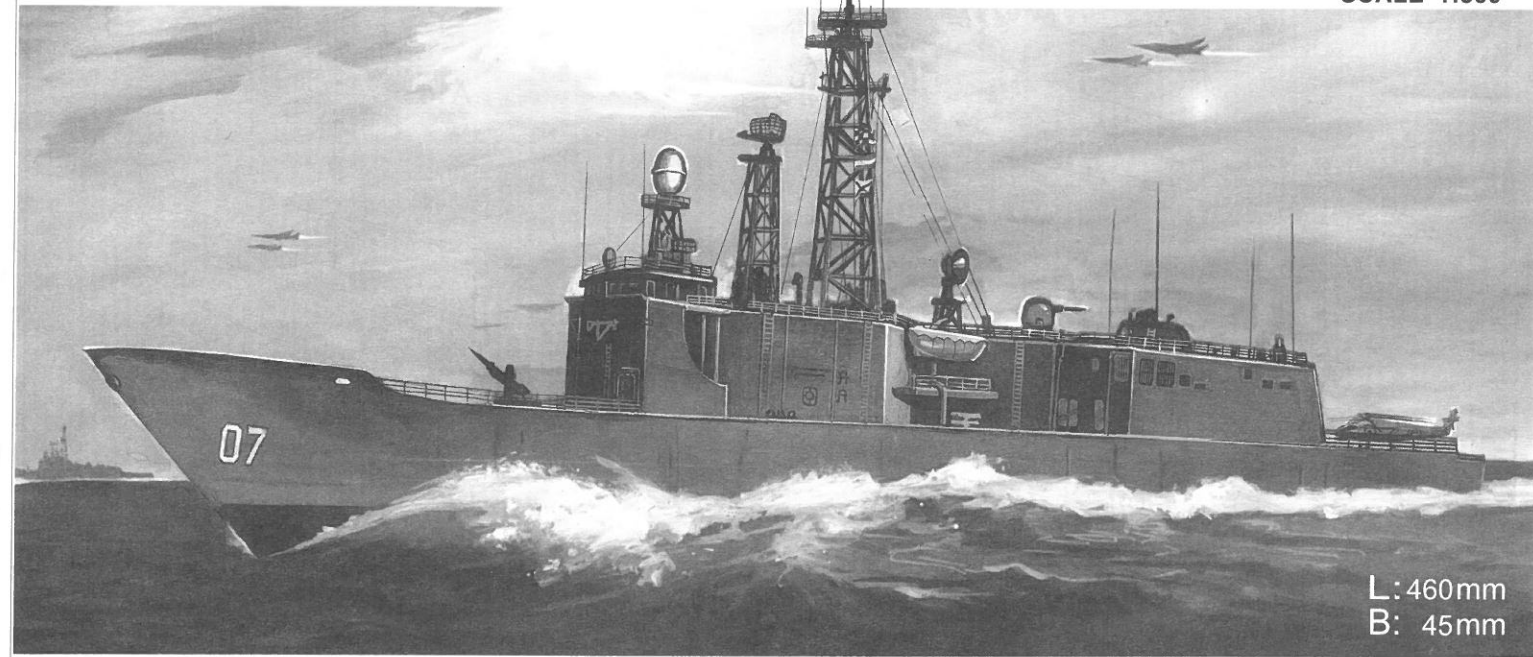

PERRY

PERRY CLASS GUIDED MISSILE FRIGATE MODEL KIT

ITEM NO 06402
SCALE 1:300

L: 460mm
B: 45mm

PERRY CLASS GUIDED MISSILE FRIGATE

Features:

Dimension & Features :Length-138.1m, Width-13.7m, Draw-3585tons, Full draw-4200tons, Main machine-two pieces LM2500 gas turbo machine, Single propeller, Maximum speed- 29 knots, Voyage-7300km at 20 knots, Steward-185.

Guided missile :One MK13 guided missile launcher. Can launch "STANDARD" II air-defence guided missile and "GAFF" anti-ship guided missile, total forty two pieces, (There are another two pieces "MALE-BEE" II anti-ship guided missile quad purpose launcher for Taiwan "PERRY" class.)