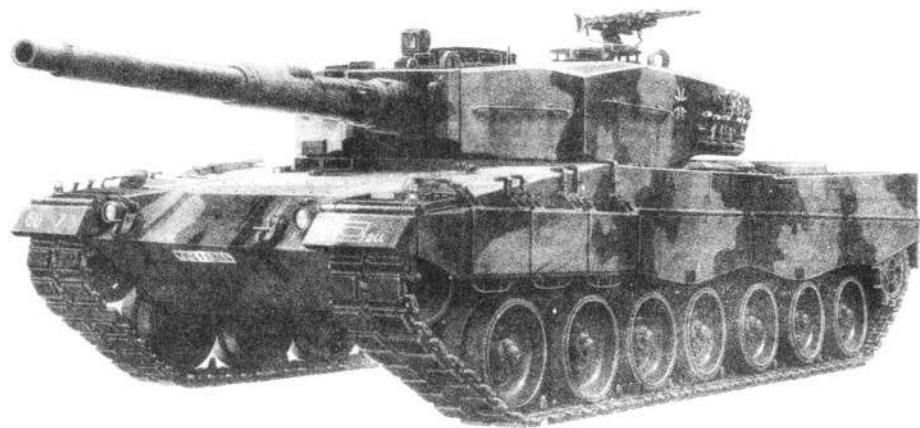

德國“豹2”主戰坦克 LEOPARD 2A3

LEOPARD 2A3

YH135

德國“豹2”主戰坦克

“豹二”

豹二是同时代最佳主战坦克。在火力、机动、防护三个方面都取得最大效益。现为德国、荷兰、瑞士陆军的装甲主力。首开装配120mm口径滑膛炮的先例。使用钨合金弹芯的穿甲弹和多用途高效炸弹可在2200米范围内击毁现役所有坦克。使用先进的猎一歼式射控系统，具有优异的行进间射击及夜战能力。强大复合燃料发动机可使这辆重55吨的坦克在很差路面以70公里/小时行进。主要部位采用3分层的CHOBHAM型装甲。即使高动能穿透弹也无法穿透它。

LEOPARD

The LEOPARD II is the main armoured vehicle of German, Netherlandish and Swiss Armies. Thanks to the adoption of the armour of the type CHOBHAM, the LEOPARD II has got a high level of protection against the kinetic energy penetrators. Firstly equipped with 120mm smooth bore cannon, the LEOPARD employs tungsten-alloy core armour piercer and multipurpose high explosive bomb and destroys all kinds of active tanks within 2,200 meters. THE LEOPARD has the abilities of moving fire, night battle and the speed of 70 km/h.