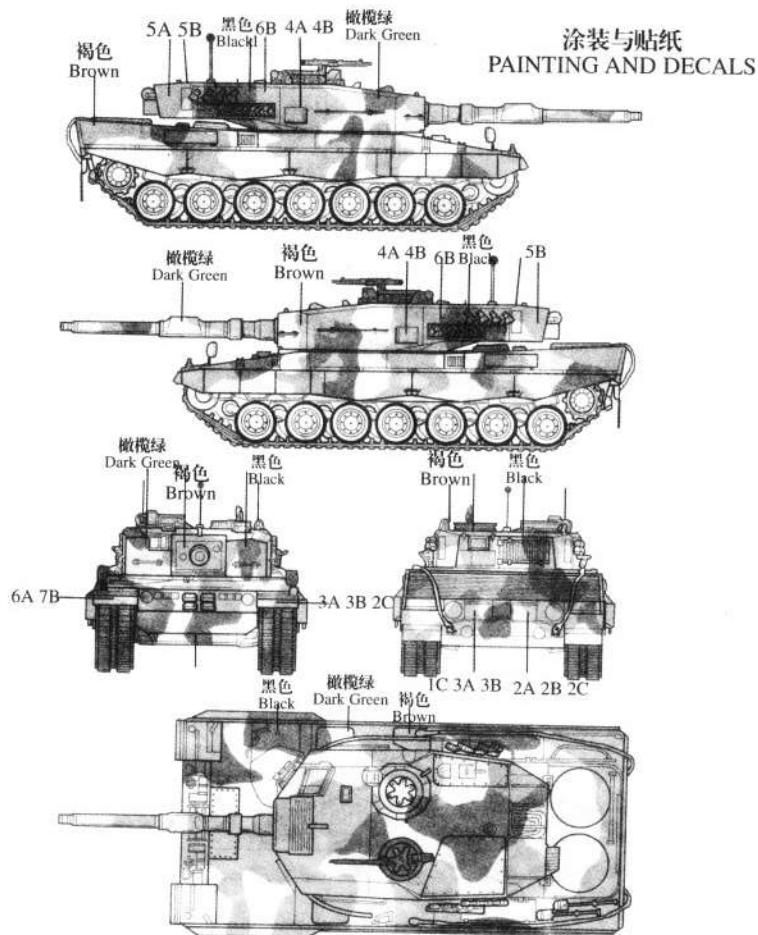

德國“豹2”主戰坦克 LEOPARD 2A3

LEOPARD 2A3

YH135

德國“豹2”主戰坦克

“豹二”

豹二是同时代最佳主战坦克。在火力、机动、防护三个方面都取得最大效益。现为德国、荷兰、瑞士陆军的装甲主力。首开装配120mm口径滑膛炮的先例。使用钨合金弹芯的穿甲弹和多用途高效炸弹可在2200米范围内击毁现役所有坦克。使用先进的猎一歼式射控系统，具有优异的行进间射击及夜战能力。强大复合燃料发动机可使这辆重55吨的坦克在很差路面以70公里/小时行进。主要部位采用3分层的CHOBHAM型装甲。即使高动能穿透弹也无法穿透它。

LEOPARD

The LEOPARD II is the main armoured vehicle of German, Netherlandish and Swiss Armies. Thanks to the adoption of the armour of the type CHOBHAM, the LEOPARD II has got a high level of protection against the kinetic energy penetrators. Firstly equipped with 120mm smooth bore cannon, the LEOPARD employs tungsten-alloy core armour piercer and multipurpose high explosive bomb and destroys all kinds of active tanks within 2,200 meters. THE LEOPARD has the abilities of moving fire, night battle and the speed of 70 km/h.