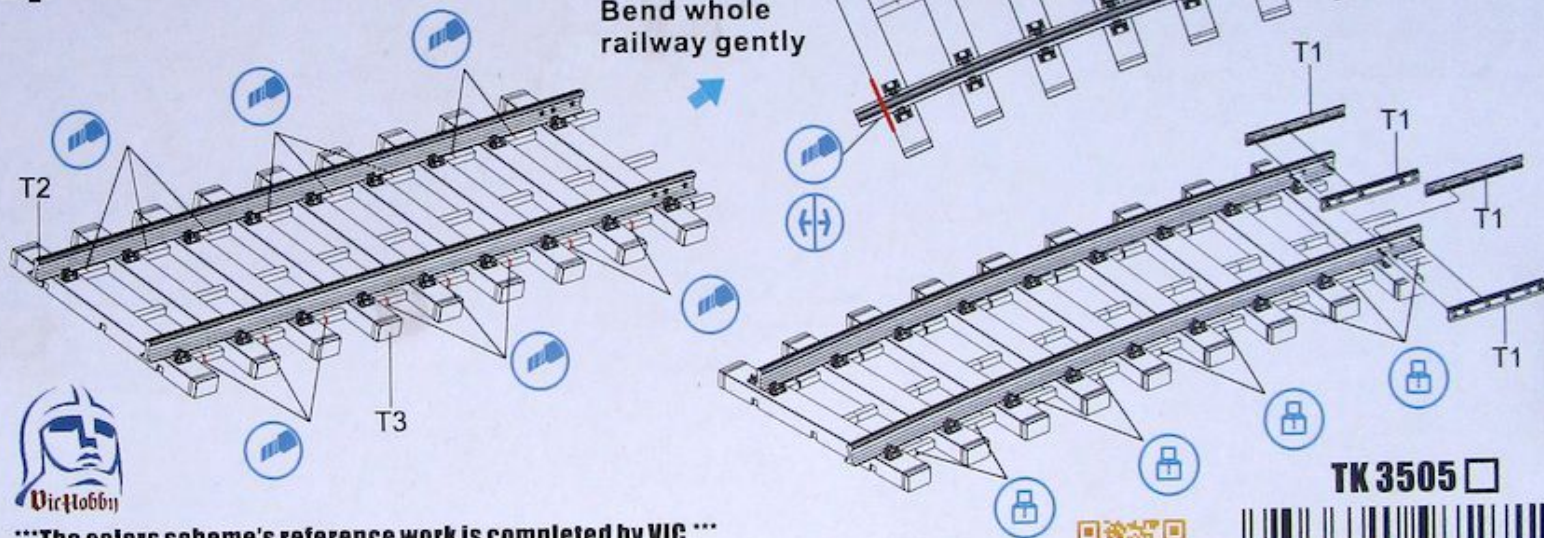

Option 1 Straight Rail

Option 2 Curved Rail

The colors scheme's reference work is completed by VIC.

本套配色方案由微客漆考證完成

	Color Name	FS/RAL Standard	VIC.	MIG AMMO	TAMIYA	Mr. HOBBY	Vallejo
	Gun Metal	RAL 9007	MK002	A.MIG-045	XF-10	C 78	71.073
	Wood Base	FS 30475	MA018	A.MIG-057	XF-78		70.819

TK 3505 □

TK 3505 D