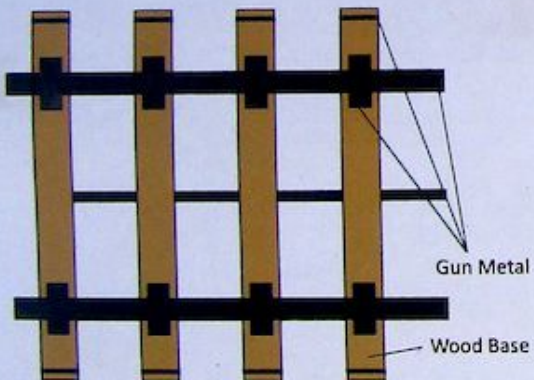

Option 1 Straight Rail

Option 2 Curved Rail

The colors scheme's reference work is completed by VIC.

本套配色方案由微客漆考證完成

	Color Name	FS/RAL Standard	VIC.	MIG AMMO	TAMIYA	Mr. HOBBY	Vallejo
	Gun Metal	RAL 9007	MK002	A.MIG-045	XF-10	C 78	71.073
	Wood Base	FS 30475	MA018	A.MIG-057	XF-78		70.819