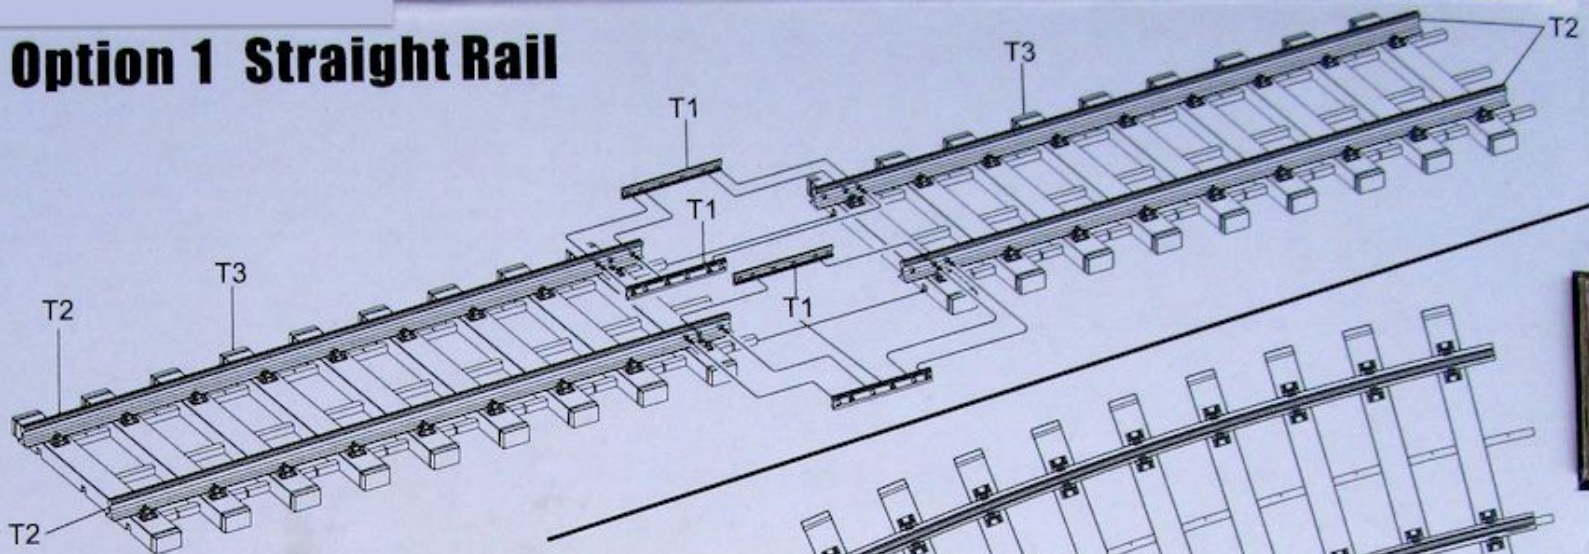

Option 1 Straight Rail

Option 2 Curved Rail

The colors scheme's reference work is completed by VIC.

本套配色方案由微客漆考證完成

	Color Name	FS/RAL Standard	VIC.	MIG AMMO	TAMIYA	Mr. HOBBY	Vallejo
	Gun Metal	RAL 9007	MK002	A.MIG-045	XF-10	C 78	71.073
	Wood Base	FS 30475	MA018	A.MIG-057	XF-78		70.819

TK 3505 □

TK 3505 D