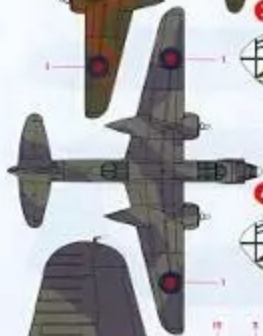

A
Dark
Green

B
Dark
Earth

C
Sky
type G

D
Dark
Glate
Grey

E
Extra
Dark
Sea
Grey

F
Olive
Drab

G
Hit
stone

H
Hazy
Grey

I
Black

Note: The markings placed symmetrically on the opposite side.

Many thanks to
Jill Sebek,
Mark Harbour
and Tony O'Toole
for their help.