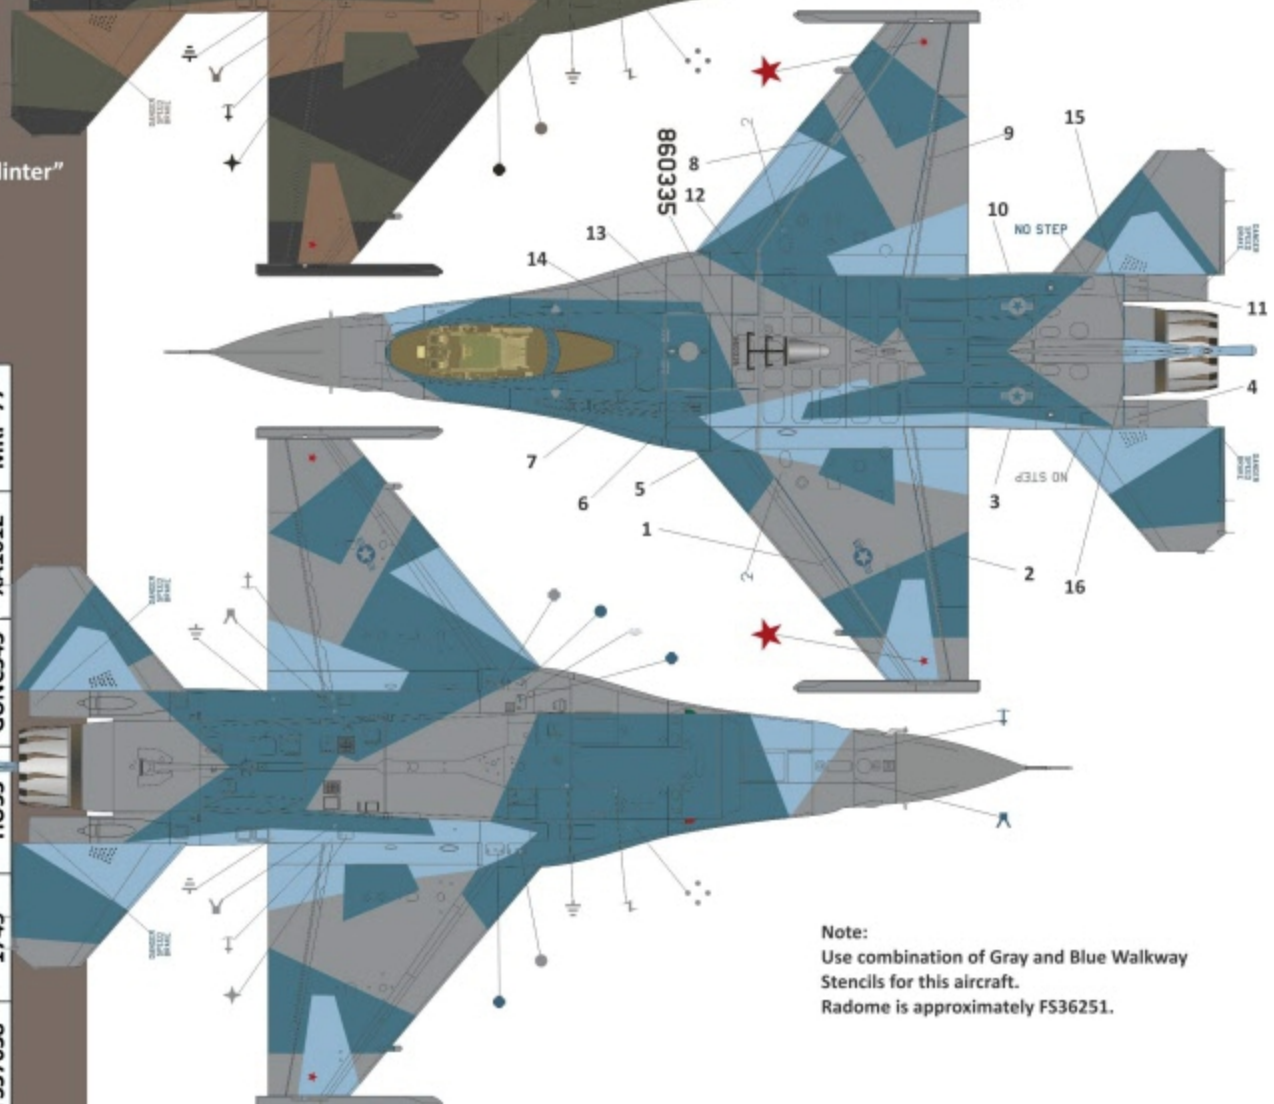

Note:
Use combination of Gray and Blue Walkway
Stencils for this aircraft.
Radome is approximately FS36251.