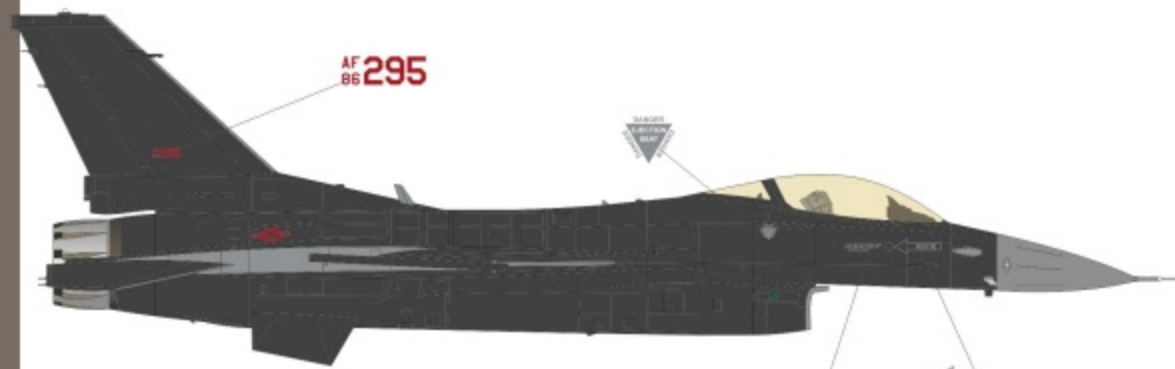

FS Color	Testors MIM	Humbrol	Mr. Color	Xtracrylics	Mr. Paint
FS36270	1725	HU126	GUNC306	XA1133	MRP-039
FS36251	1794	NA	NA	XA1132	MRP-094
FS37038	1749	HU33	GUNC343	XA1012	MRP-77