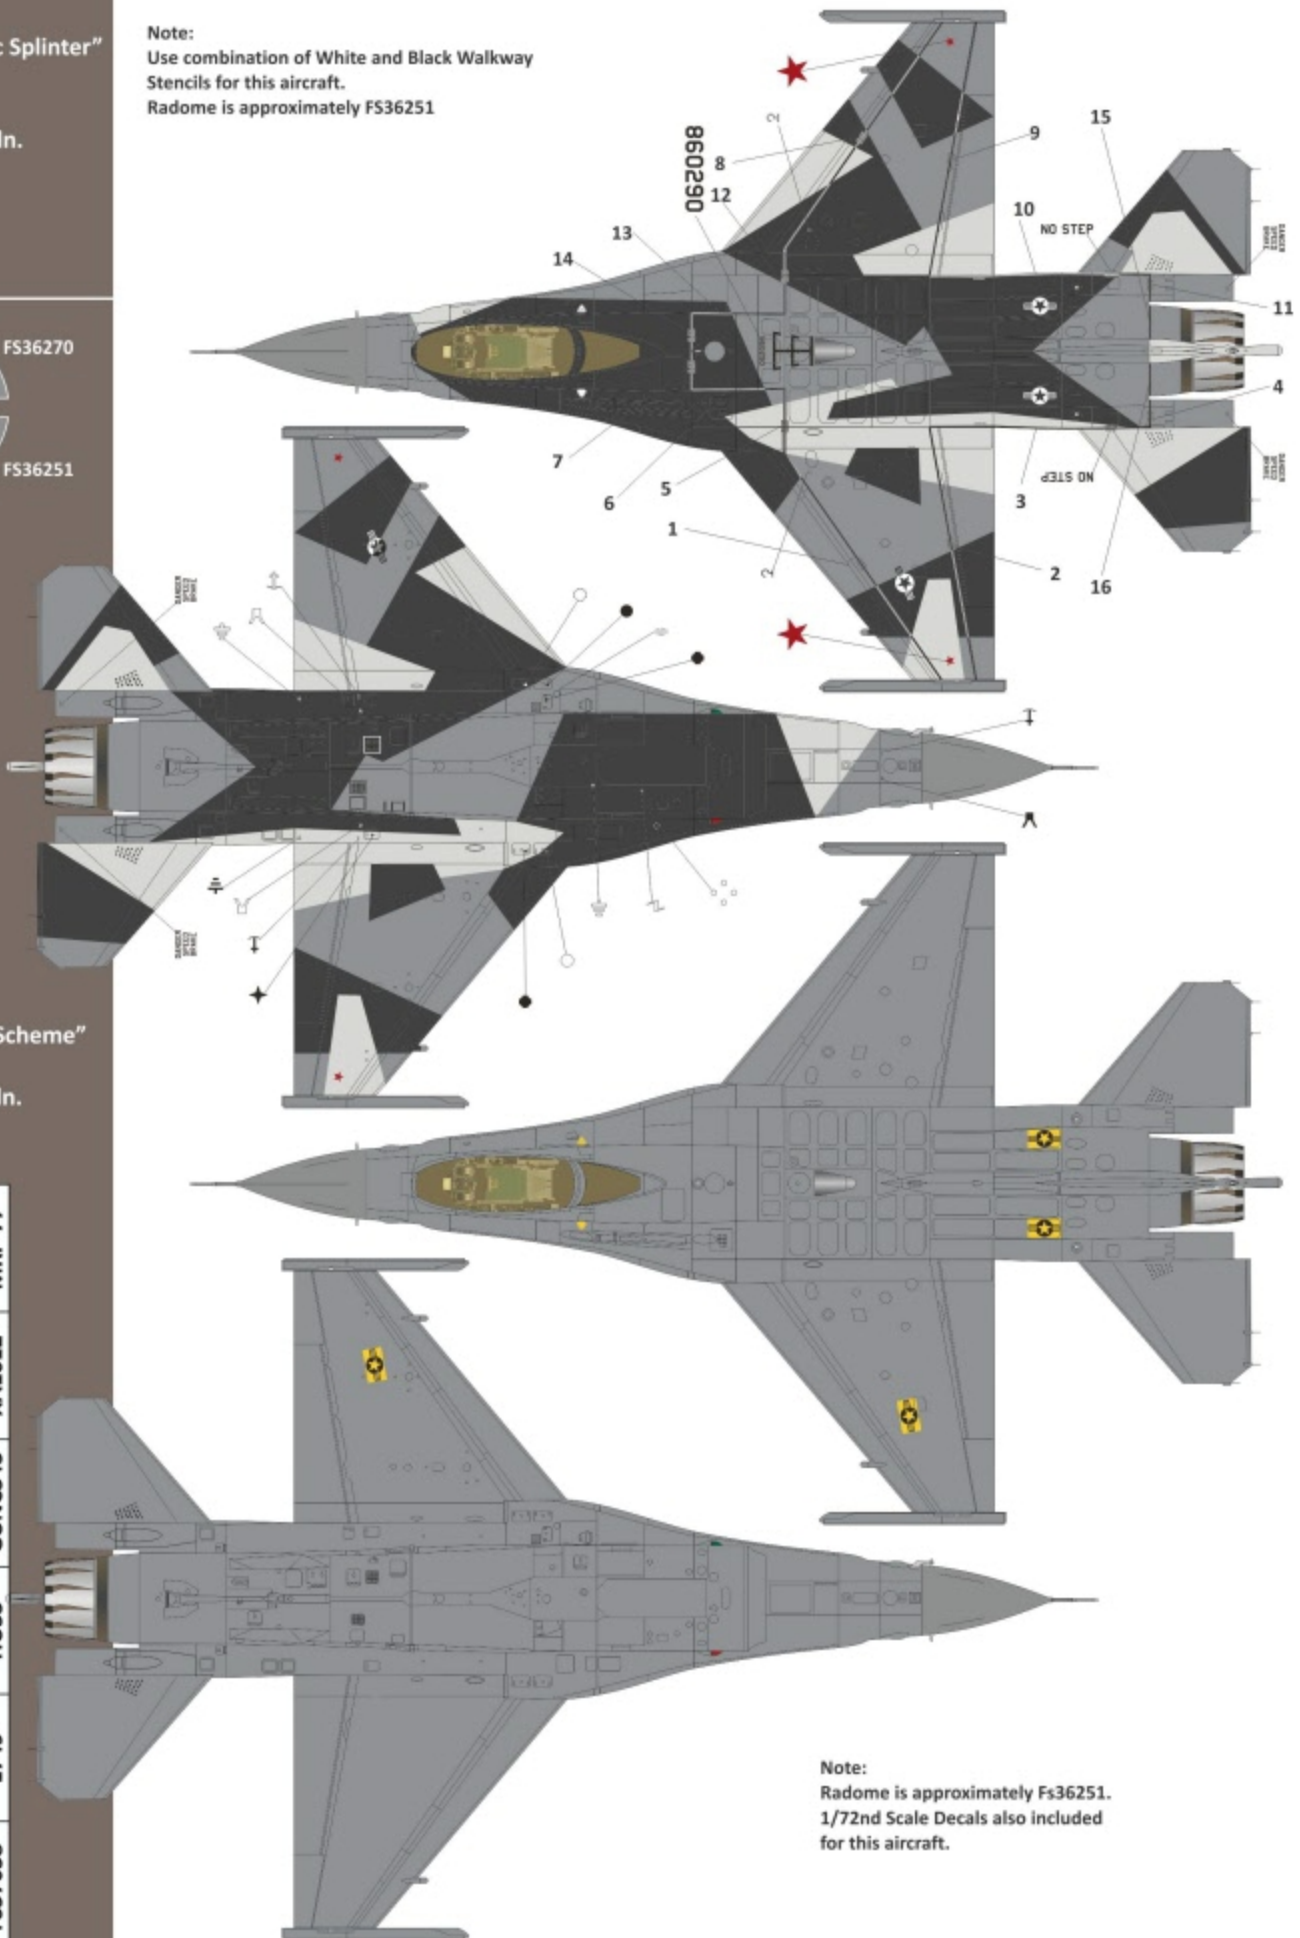

F-16C Blk 30 "Arctic Splinter"
S/N 86-0290
354th Wing
18th Aggressor Sqdn.
Eielson AFB, AK
January 2018

Note:
Use combination of White and Black Walkway
Stencils for this aircraft.
Radome is approximately FS36251

F-16C Blk 30
S/N 86-0335
"Post-Depot Ferry Scheme"
354th Wing
18th Aggressor Sqdn.
Eielson AFB, AK
November 2017

FS Color	Testors MIM	Humbrol	Mr. Color	Xtracrylics	Mr. Paint
FS36628	NA	NA	NA	NA	MRP-246
FS36270	1725	HU126	GUNC306	XA1133	MRP-039
FS36251	1794	NA	NA	XA1132	MRP-094
FS37038	1749	HU33	GUNC343	XA1012	MRP-77

Note:
Radome is approximately Fs36251.
1/72nd Scale Decals also included
for this aircraft.