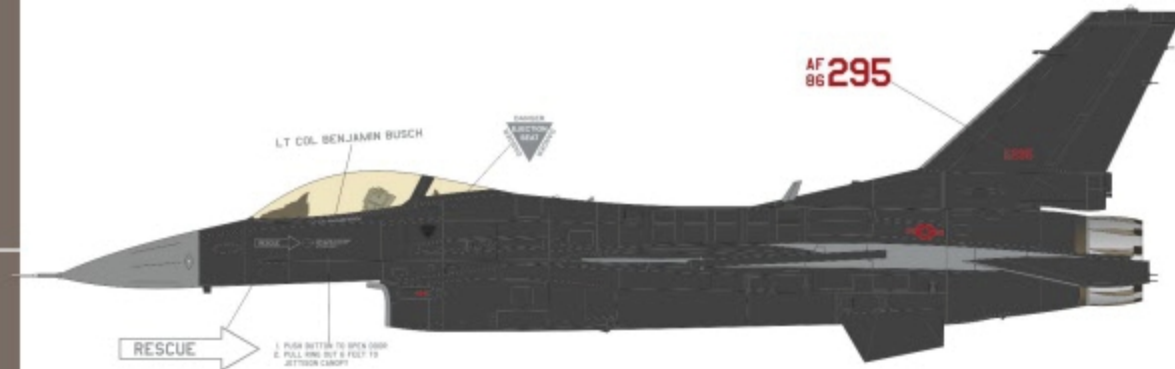

FS Color	Testors MIM	Humbrol	Mr. Color	Xtracrylics	Mr. Paint
FS36270	1725	HU126	GUNC306	XA1133	MRP-039
FS36251	1794	NA	NA	XA1132	MRP-094
FS37038	1749	HU33	GUNC343	XA1012	MRP-77