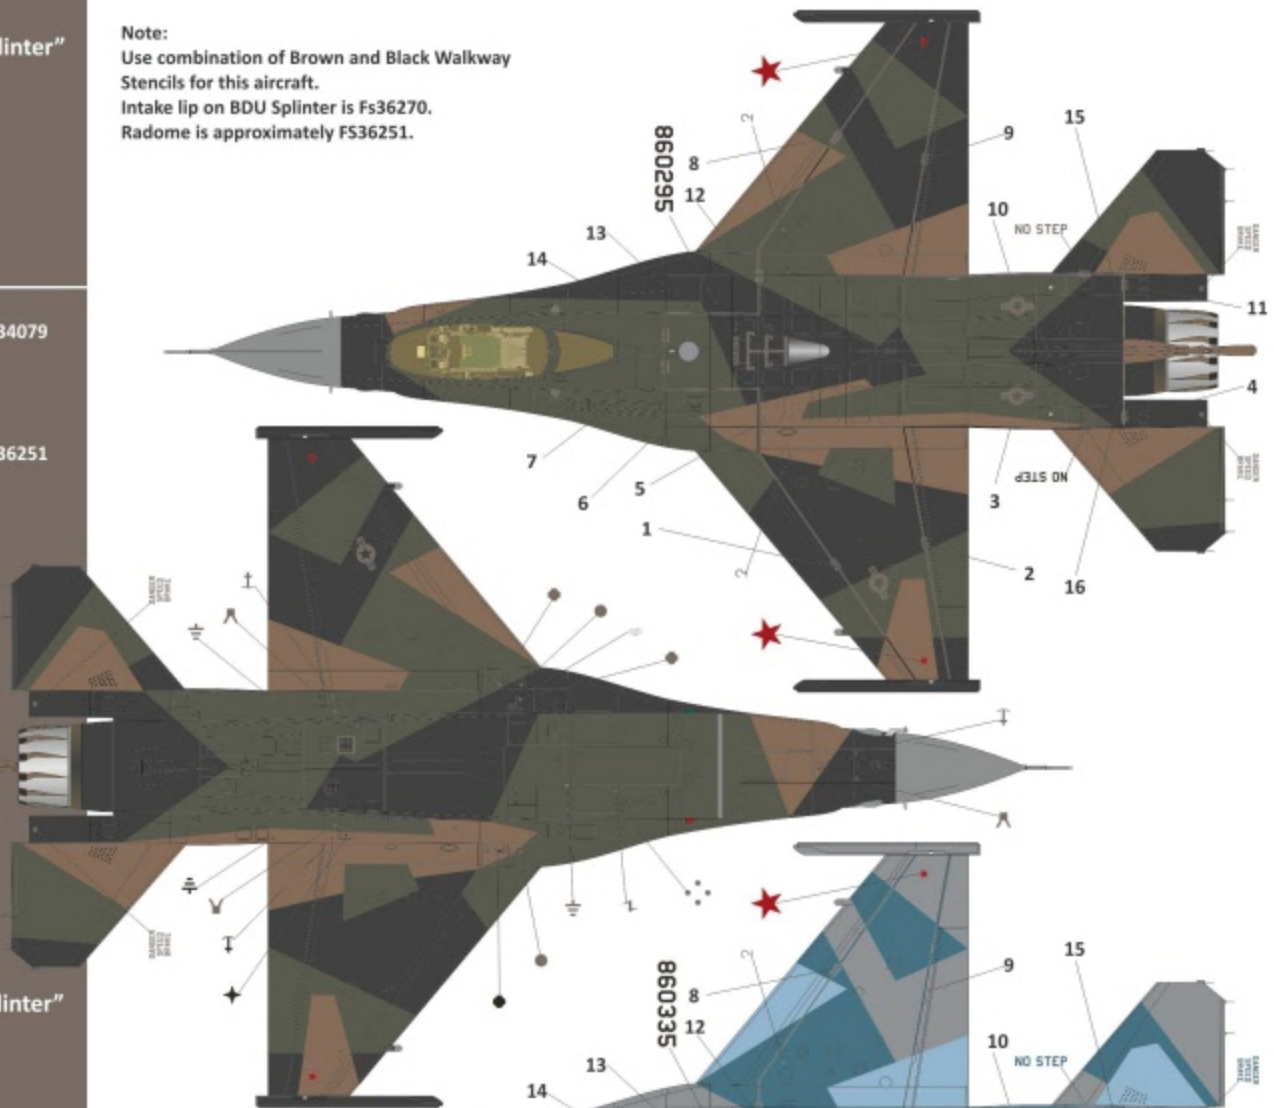

F-16C Blk 30 "BDU Splinter"
S/N 86-0295
354th Wing
18th Aggressor Sqdn.
Eielson AFB, AK
January 2018

Note:
Use combination of Brown and Black Walkway
Stencils for this aircraft.
Intake lip on BDU Splinter is Fs36270.
Radome is approximately Fs36251.

F-16C Blk 30 "Blue Splinter"
S/N 86-0335
354th Wing
18th Aggressor Sqdn.
Eielson AFB, AK
January 2018

FS Color	Testors MM	Humbrol	Mr. Color	Xtracrylics	Mr. Paint
FS30140	NA	HU119	NA	NA	MRP-233
FS34079	1710	HU116	GUNC309	XA1205	MRP-101
FS35109	2031	NA	NA	NA	MRP-238
FS35450	1508	HU47	NA	NA	MRP-240
FS36251	1794	NA	NA	XA1132	MRP-094
FS36270	1725	HU126	GUNC306	XA1003	MRP-039
FS37038	1749	HU33	GUNC343	XA1012	MRP-77