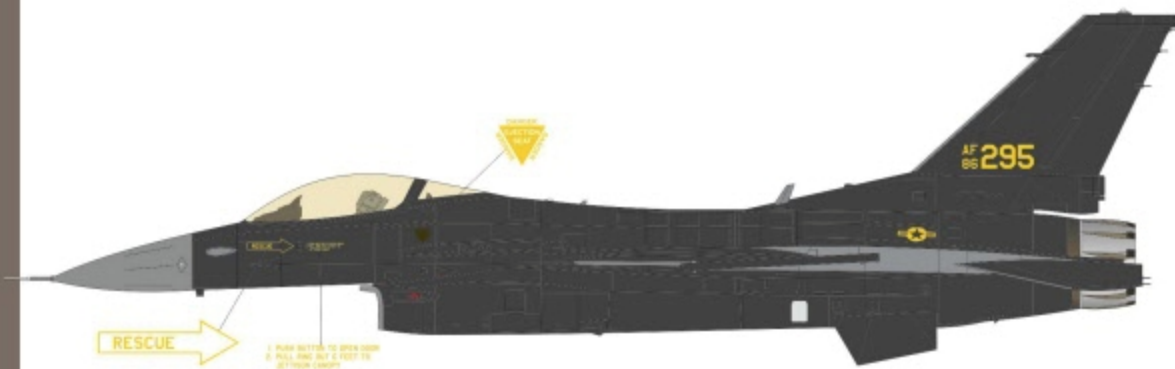

F-16C Blk 30
S/N 86-0295
"Post-Depot Ferry Scheme"
354th Wing/18th AGRS
Eielson AFB, AK
November 2017

F-16C Blk 30
S/N 86-0295
"Red Flag Alaska Interim"
354th Wing/18th AGRS
Eielson AFB, AK
December 2017