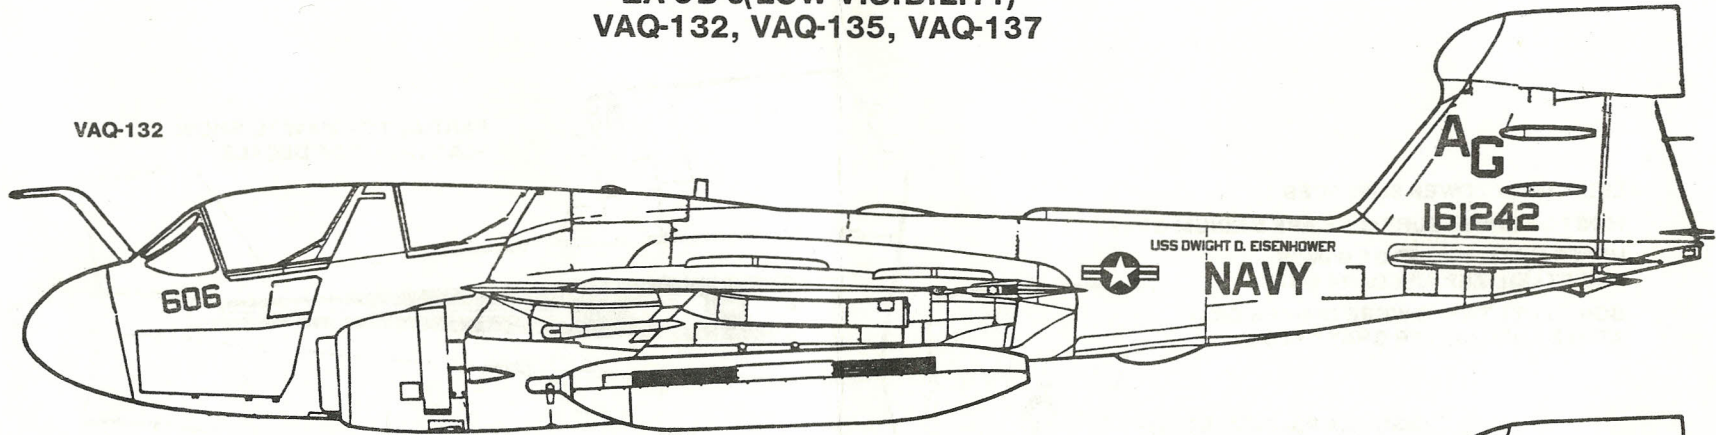

MICROSCALE DECAL NUMBER 48-307  
EA-6B's (LOW VISIBILITY)  
VAQ-132, VAQ-135, VAQ-137

VAQ-132

VAQ-135

VAQ-137

LIGHT GRAY LOWER SURFACES  
 MOST OF UPPER SURFACES ARE MEDIUM GRAY  
 UPPER NOSE, FRONT OF WINGS,  
 AND STABILIZER ARE DARK GRAY  
 SOME FUEL TANKS WERE DARKER GRAY  
 ABOVE AND LIGHTER GRAY BELOW

INSIGNIA PLACEMENT TOP  
 LEFT, BOTTOM RIGHT

PARTIAL TOP VIEW TO SHOW  
 PLACEMENT OF DECALS

LOW VISIBILITY PAINT SCHEME

FS35237

FS36320

FS36375

STARBOARD SIDE IS A MIRROR IMAGE OF PORT SIDE

TYPICAL DATA PLACEMENT