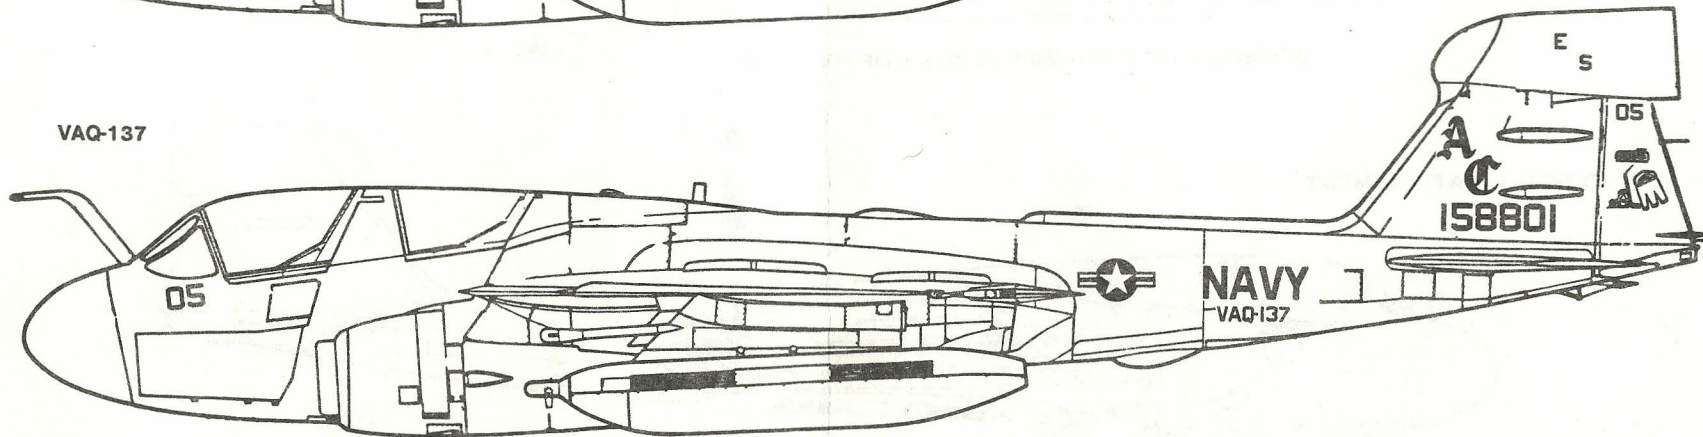

MICROSCALE DECAL NUMBER 48-307  
EA-6B's (LOW VISIBILITY)  
VAQ-132, VAQ-135, VAQ-137

VAQ-132

VAQ-135

VAQ-137

LIGHT GRAY LOWER SURFACES  
 MOST OF UPPER SURFACES ARE MEDIUM GRAY  
 UPPER NOSE, FRONT OF WINGS,  
 AND STABILIZER ARE DARK GRAY  
 SOME FUEL TANKS WERE DARKER GRAY  
 ABOVE AND LIGHTER GRAY BELOW

INSIGNIA PLACEMENT TOP  
 LEFT, BOTTOM RIGHT

PARTIAL TOP VIEW TO SHOW  
 PLACEMENT OF DECALS

LOW VISIBILITY PAINT SCHEME

FS35237

FS36320

FS36375

STARBOARD SIDE IS A MIRROR IMAGE OF PORT SIDE

TYPICAL DATA PLACEMENT