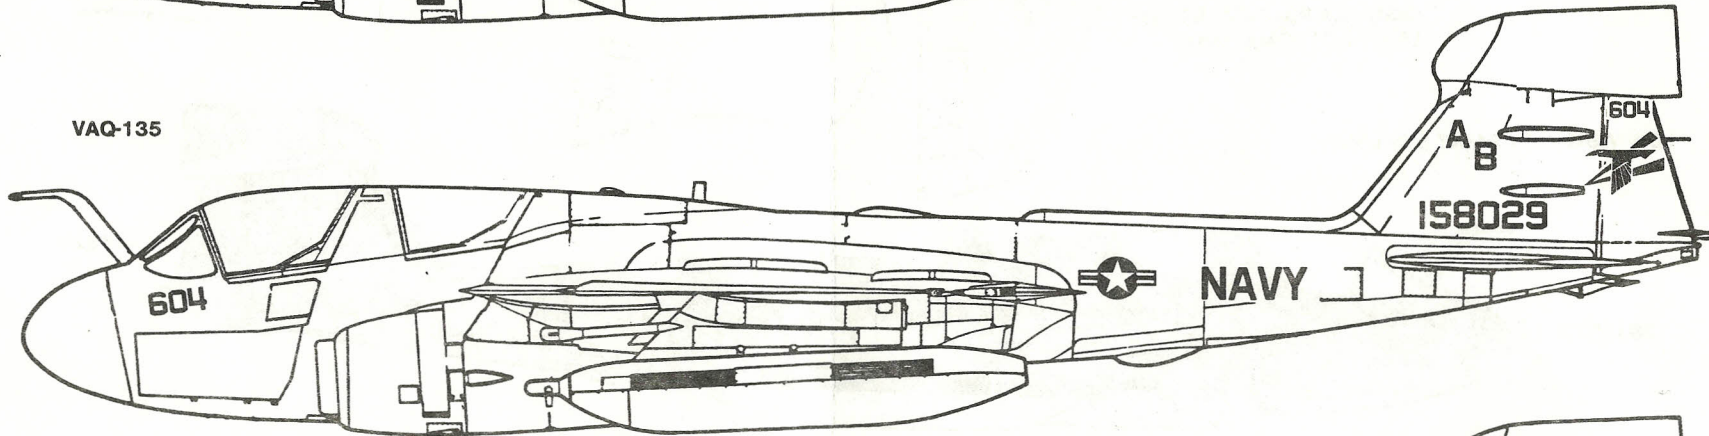

MICROSCALE DECAL NUMBER 48-307  
EA-6B's (LOW VISIBILITY)  
VAQ-132, VAQ-135, VAQ-137

VAQ-132

VAQ-135

VAQ-137

LIGHT GRAY LOWER SURFACES  
 MOST OF UPPER SURFACES ARE MEDIUM GRAY  
 UPPER NOSE, FRONT OF WINGS,  
 AND STABILIZER ARE DARK GRAY  
 SOME FUEL TANKS WERE DARKER GRAY  
 ABOVE AND LIGHTER GRAY BELOW

INSIGNIA PLACEMENT TOP  
 LEFT, BOTTOM RIGHT

PARTIAL TOP VIEW TO SHOW  
 PLACEMENT OF DECALS

LOW VISIBILITY PAINT SCHEME

FS35237

FS36320

FS36375

STARBOARD SIDE IS A MIRROR IMAGE OF PORT SIDE

TYPICAL DATA PLACEMENT