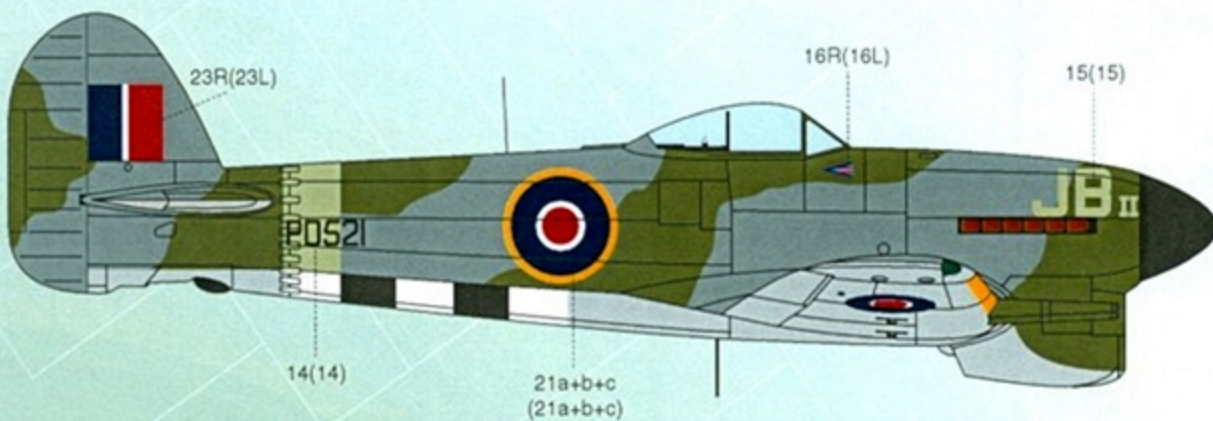

AeroMaster™

PRODUCTS

Suggested Kit: Hasegawa Typhoon & Tempest

HH•W, Serial No. JP496, Typhoon Mk IB of No. 175 Sqn. Flown by Sqn Ldr R. T. P. Davidson, Lydd, September 1943. Camouflaged in Ocean Gray and Dark Green over Medium Sea Gray. Sky fuselage band and spinner. I.D. stripes under wings. Left side codes read HH•W. Three bladed prop.

TP•Z, Serial No. MM987, Typhoon Mk IB of No. 198 Sqn. Flown by Sqn Ldr J. R. Baldwin, Manston, March 1944. Camouflaged in Ocean Gray and Dark Green over Medium Sea Gray. Sky fuselage band. Sky and Black spinner. Left side codes read TP•Z. Three bladed prop.

JB II, Serial No. PD521, Typhoon Mk IB of No. 146 Wing. Flown by Wg Cdr J. R. Baldwin, B.70 Antwerp, November 1944. Camouflaged in Ocean Gray and Dark Green over Medium Sea Gray. Sky fuselage band. Black spinner. Invasion stripes on fuselage bottom only. Tempest tail plane on this A/C. Four bladed prop.

EDM, Serial No. SN228, Tempest Mk V of No. 122 Wing. Flown by Wg Cdr E. D. Mackie, B.152 Fassberg, May 1945. Camouflaged in Ocean Gray and Dark Green over Medium Sea Gray. Black spinner. Left side codes read EDM•