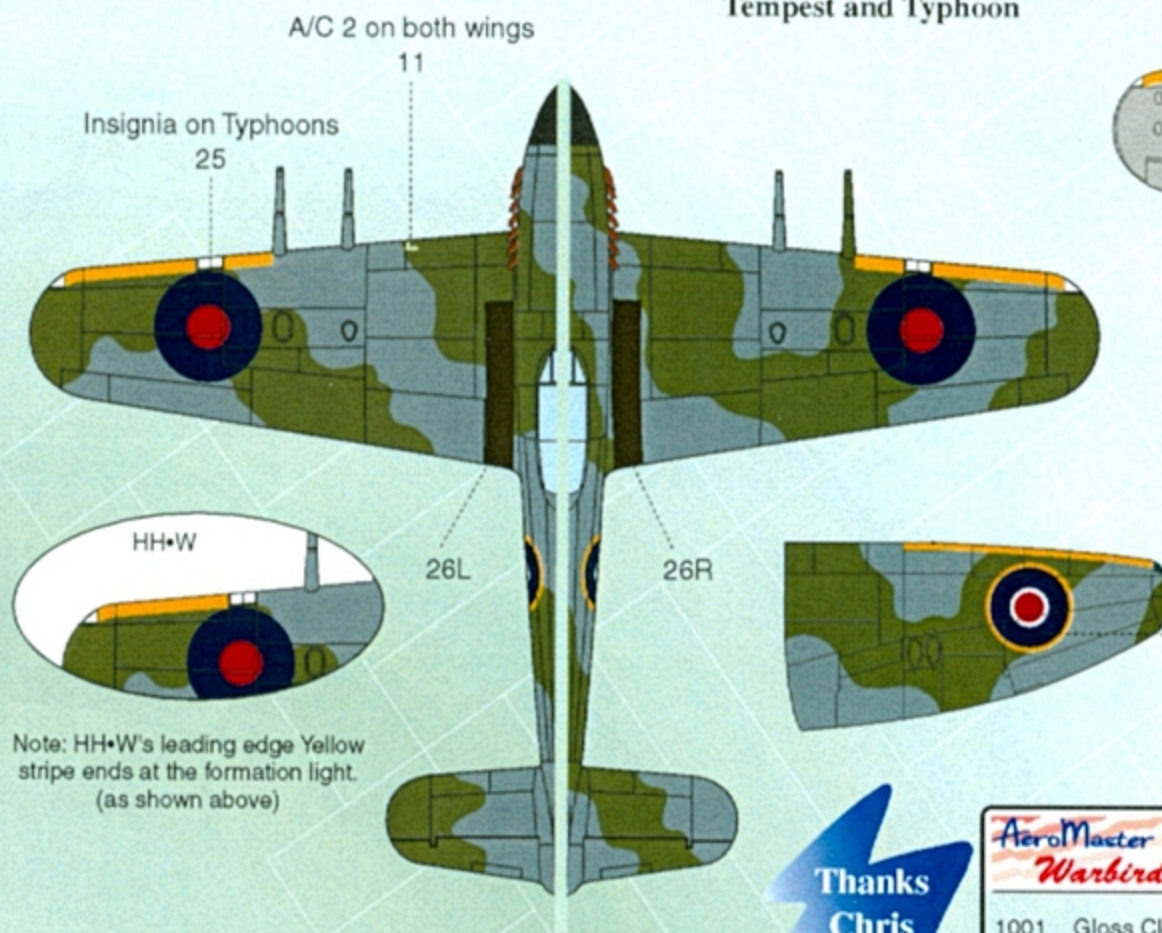

Standard Camouflage and Insignia Placement Tempest and Typhoon

Note: HH•W's leading edge Yellow stripe ends at the formation light. (as shown above)