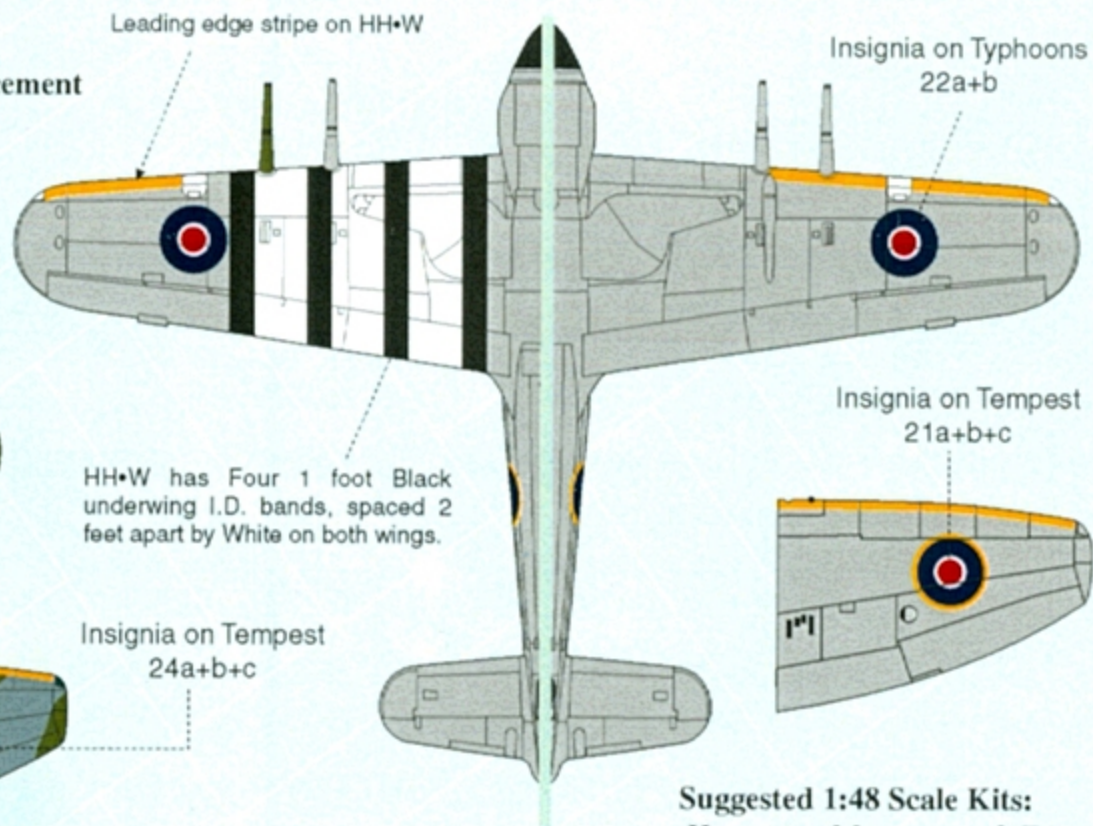

AeroMaster™

PRODUCTS

Suggested Kit: Hasegawa Typhoon & Tempest

HH•W, Serial No. JP496, Typhoon Mk IB of No. 175 Sqn. Flown by Sqn Ldr R. T. P. Davidson, Lydd, September 1943. Camouflaged in Ocean Gray and Dark Green over Medium Sea Gray. Sky fuselage band and spinner. I.D. stripes under wings. Left side codes read HH•W. Three bladed prop.

JB II, Serial No. PD521, Typhoon Mk IB of No. 146 Wing. Flown by Wg Cdr J. R. Baldwin, B.70 Antwerp, November 1944. Camouflaged in Ocean Gray and Dark Green over Medium Sea Gray. Sky fuselage band. Black spinner. Invasion stripes on fuselage bottom only. Tempest tail plane on this A/C. Four bladed prop.

EDM, Serial No. SN228, Tempest Mk V of No. 122 Wing. Flown by Wg Cdr E. D. Mackie, B.152 Fassberg, May 1945. Camouflaged in Ocean Gray and Dark Green over Medium Sea Gray. Black spinner. Left side codes read EDM•

Sky	Med. Sea Gray	Ocean Gray	Dk. Green
FS 34672	FS 36270	FS 36152	FS 34079

Standard Camouflage and Insignia Placement Tempest and Typhoon

Note: HH•W's leading edge Yellow stripe ends at the formation light. (as shown above)