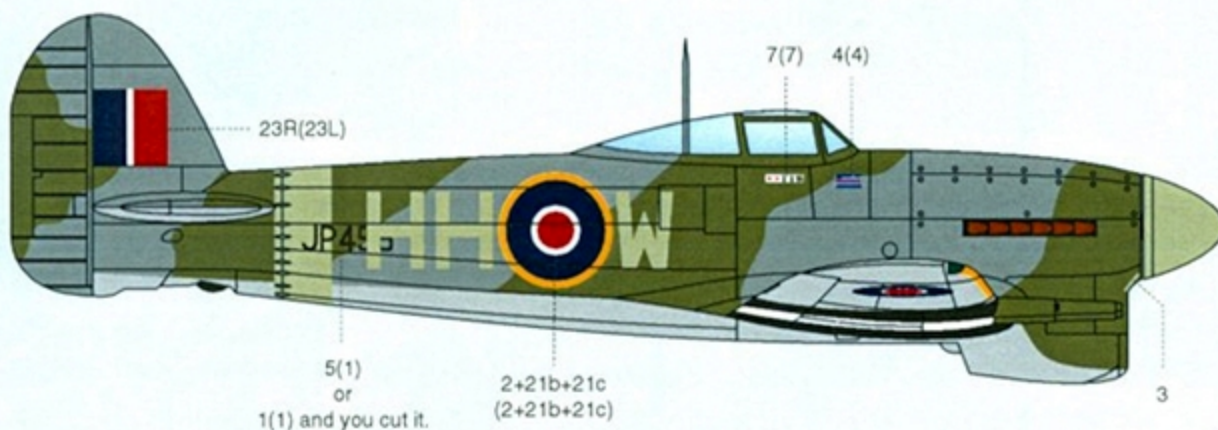

AeroMaster™

PRODUCTS

Suggested Kit: Hasegawa Typhoon & Tempest

HH•W, Serial No. JP496, Typhoon Mk IB of No. 175 Sqn. Flown by Sqn Ldr R. T. P. Davidson, Lydd, September 1943. Camouflaged in Ocean Gray and Dark Green over Medium Sea Gray. Sky fuselage band and spinner. I.D. stripes under wings. Left side codes read HH•W. Three bladed prop.

TP•Z, Serial No. MM987, Typhoon Mk IB of No. 198 Sqn. Flown by Sqn Ldr J. R. Baldwin, Manston, March 1944. Camouflaged in Ocean Gray and Dark Green over Medium Sea Gray. Sky fuselage band. Sky and Black spinner. Left side codes read TP•Z. Three bladed prop.

JB II, Serial No. PD521, Typhoon Mk IB of No. 146 Wing. Flown by Wg Cdr J. R. Baldwin, B.70 Antwerp, November 1944. Camouflaged in Ocean Gray and Dark Green over Medium Sea Gray. Sky fuselage band. Black spinner. Invasion stripes on fuselage bottom only. Tempest tail plane on this A/C. Four bladed prop.