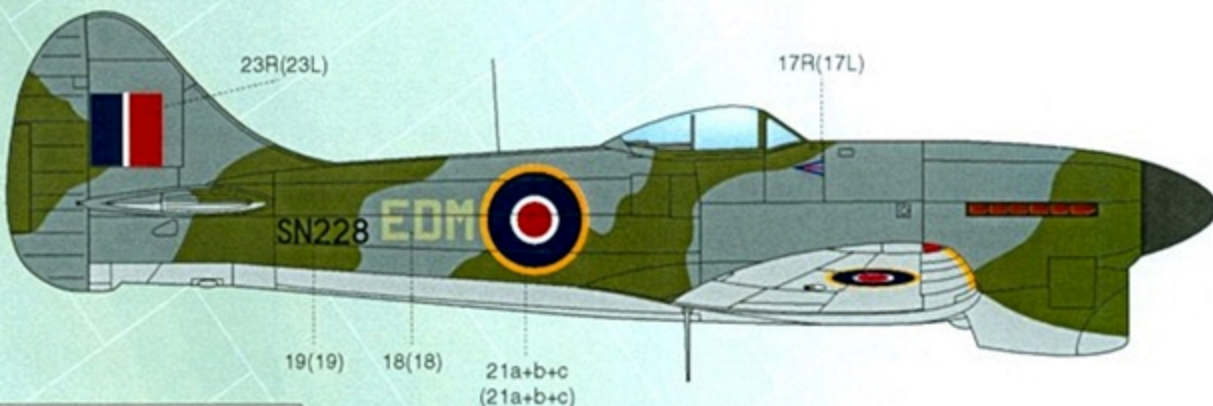

AeroMaster™

PRODUCTS

Suggested Kit: Hasegawa Typhoon & Tempest

HH•W, Serial No. JP496, Typhoon Mk IB of No. 175 Sqn. Flown by Sqn Ldr R. T. P. Davidson, Lydd, September 1943. Camouflaged in Ocean Gray and Dark Green over Medium Sea Gray. Sky fuselage band and spinner. I.D. stripes under wings. Left side codes read HH•W. Three bladed prop.

TP•Z, Serial No. MM987, Typhoon Mk IB of No. 198 Sqn. Flown by Sqn Ldr J. R. Baldwin, Manston, March 1944. Camouflaged in Ocean Gray and Dark Green over Medium Sea Gray. Sky fuselage band. Sky and Black spinner. Left side codes read TP•Z. Three bladed prop.

JB II, Serial No. PD521, Typhoon Mk IB of No. 146 Wing. Flown by Wg Cdr J. R. Baldwin, B.70 Antwerp, November 1944. Camouflaged in Ocean Gray and Dark Green over Medium Sea Gray. Sky fuselage band. Black spinner. Invasion stripes on fuselage bottom only. Tempest tail plane on this A/C. Four bladed prop.

EDM, Serial No. SN228, Tempest Mk V of No. 122 Wing. Flown by Wg Cdr E. D. Mackie, B.152 Fassberg, May 1945. Camouflaged in Ocean Gray and Dark Green over Medium Sea Gray. Black spinner. Left side codes read EDM•