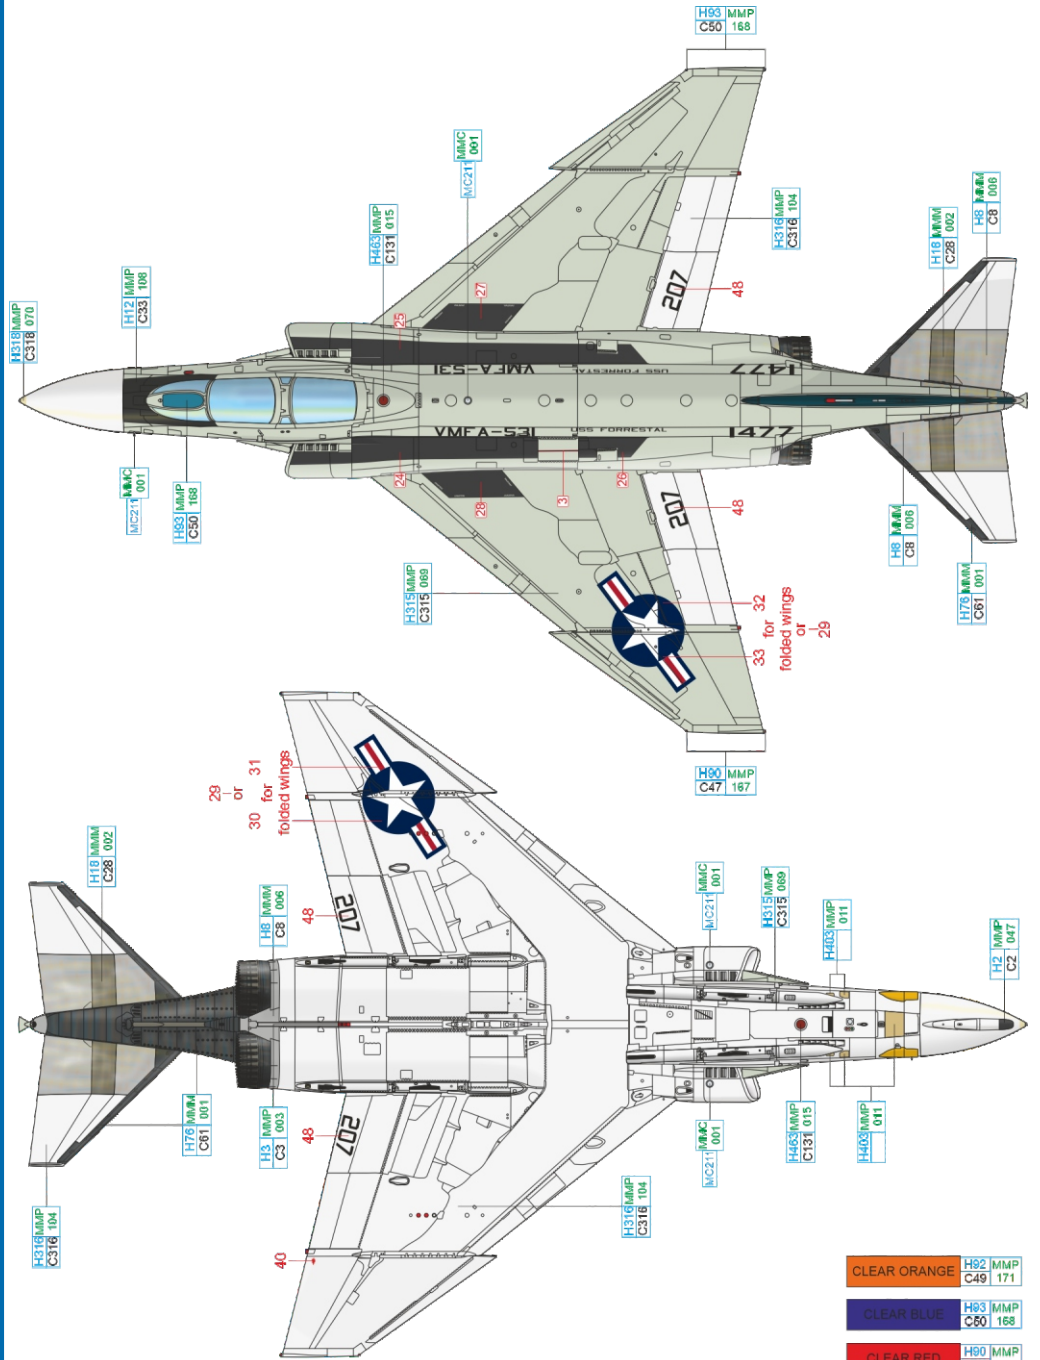

CLEAR ORANGE	H92 MMP C49 171
CLEAR BLUE	H93 MMP C60 168
CLEAR RED	H90 MMP C47 167
CLEAR GREEN	H94 MMP C136 169