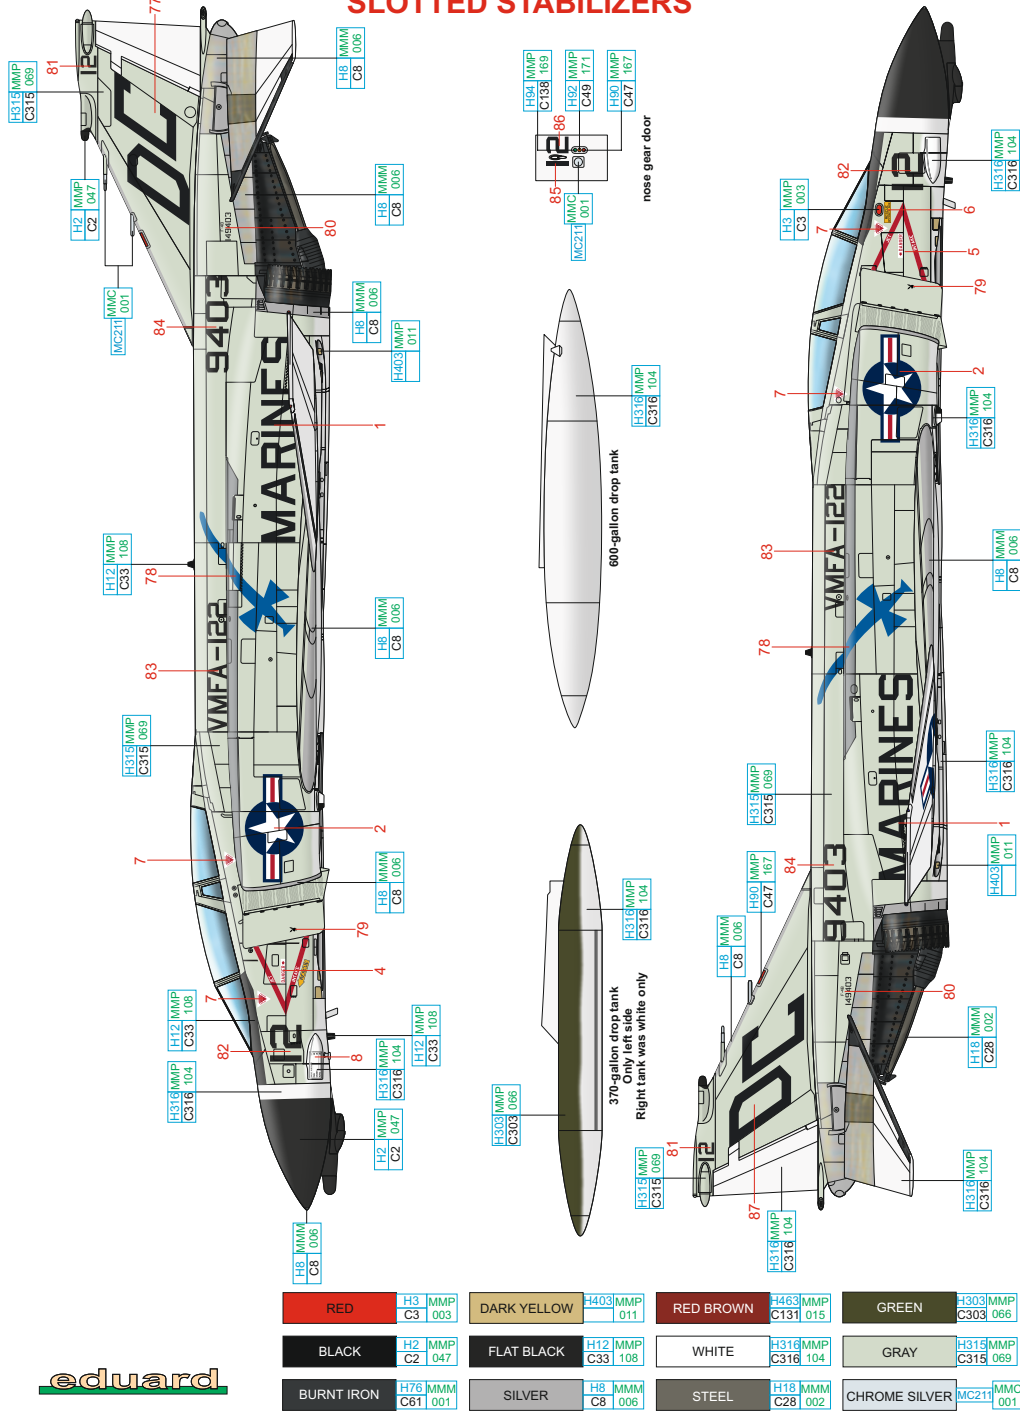

SLOTTED STABILIZERS