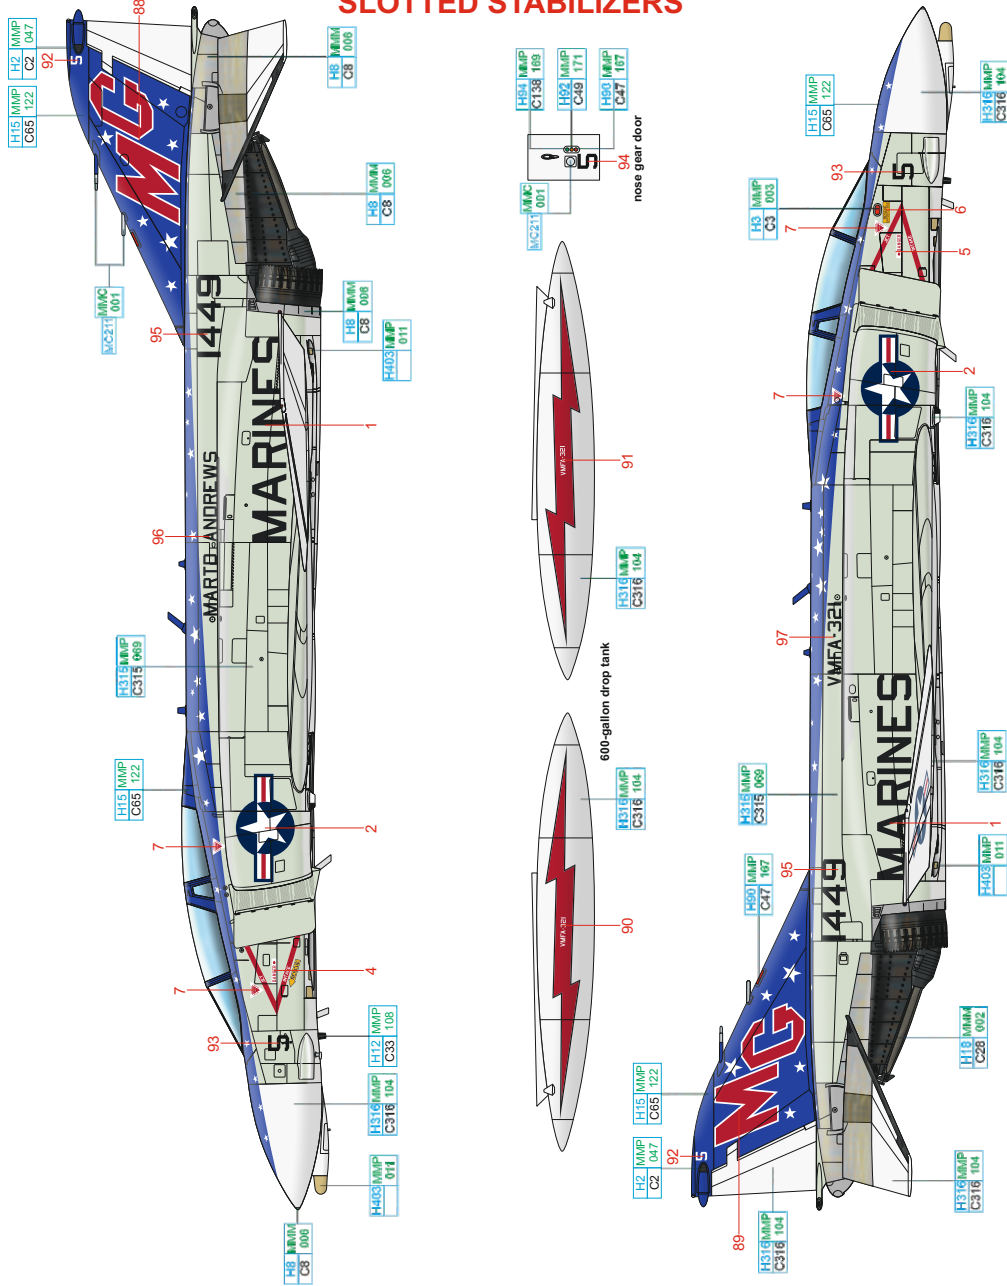

DESIGNED EXCLUSIVELY FOR F-4B BY TAMIYA

Eduard - Model Accessories, 435 21 Obrnice 170, Czech Republic

WWW.EDUARD.COM

D48095 F-4B MARINES 1/48

8 1591437 1563586

SLOTTED STABILIZERS

RED	H3 MMP C3 003	BLACK	H2 MMP C2 047	WHITE	H316 MMP C316 104	GRAY	H315 MMP C315 069
BURN'T IRON	H76 MMM C61 001	SILVER	H8 MMM C8 006	STEEL	H18 MMM C28 002	CHROME SILVER	MC211 MMC 001
DARK YELLOW	H403 MMP 011	RED BROWN	H463 MMP C131 015	BRIGHT BLUE	H15 MMP C65 122		