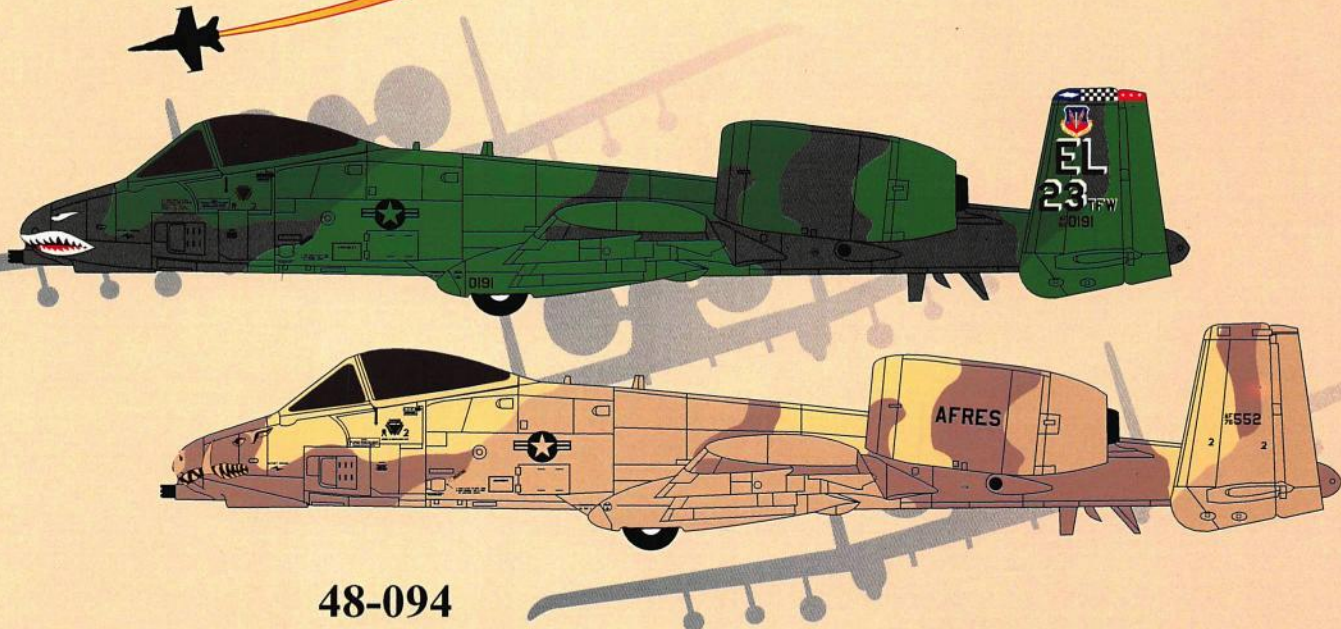

# CAM

CUSTOM AERONAUTICAL MINIATURES

"The Difference is in the Details..."

1/48

48-094

## HOG WILD

48-094

**Fairchild A-10A Thunderbolt II**

23rd TFW / 917th TFW

[www.camdecals.com](http://www.camdecals.com)

## 48-094

Fairchild A-10A Thunderbolt II  
Serial No 80-0191  
23rd TFW  
England AFB  
1991

Parentheses denote opposite side position

UPPER/LOWER SURFACES:

Dark Green (FS 34092); Medium Green (FS 34102);

Dark Gray (FS 36081)

Fairchild A-10A Thunderbolt II  
Serial No 76-0552  
917th TFW  
Barksdale AFB  
1991

Peanut Scheme

UPPER/LOWER SURFACES:

Sand (FS33303); Field Drab (FS33105);

Earth Yellow (FS33245)

48-094