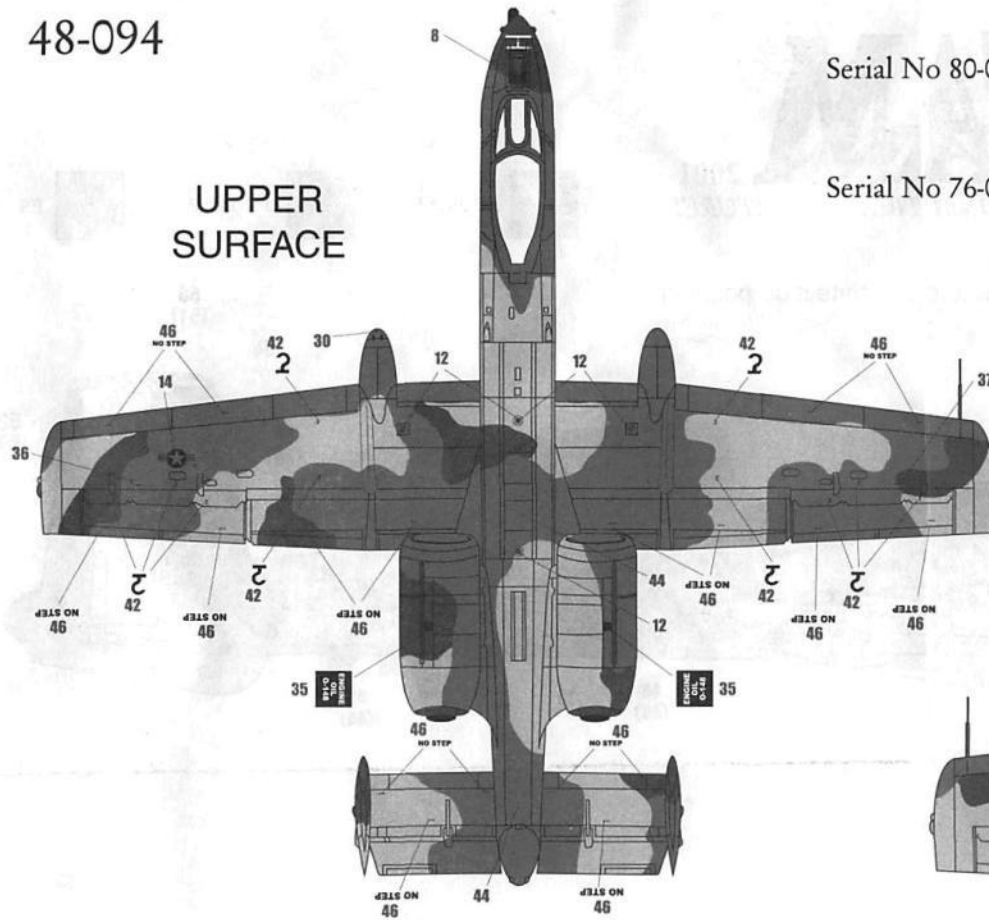

48-094

UPPER
SURFACE

Serial No 80-0191

FS 36081

FS 34092

FS 34102

Serial No 76-0552

FS 33303

FS 33105

FS 33245

These colors correspond with the color blocks directly above them for aircraft No 76-0552