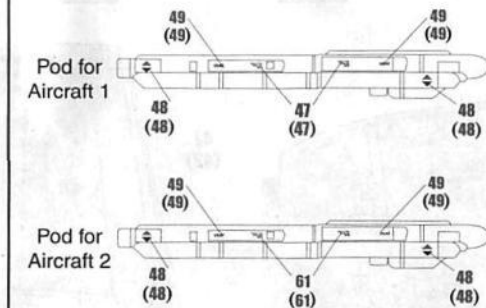

FS 33245

These colors correspond with the color blocks directly above them for aircraft No 76-0552

LOWER  
SURFACE

Discard decal#29

AN/ALQ-119L ECM Pods

References:  
Colors & Markings of the A-10 Warthog by Dana Bell, 1994  
Walkaround A-10 Warthog by Ken Neubeck, 1999