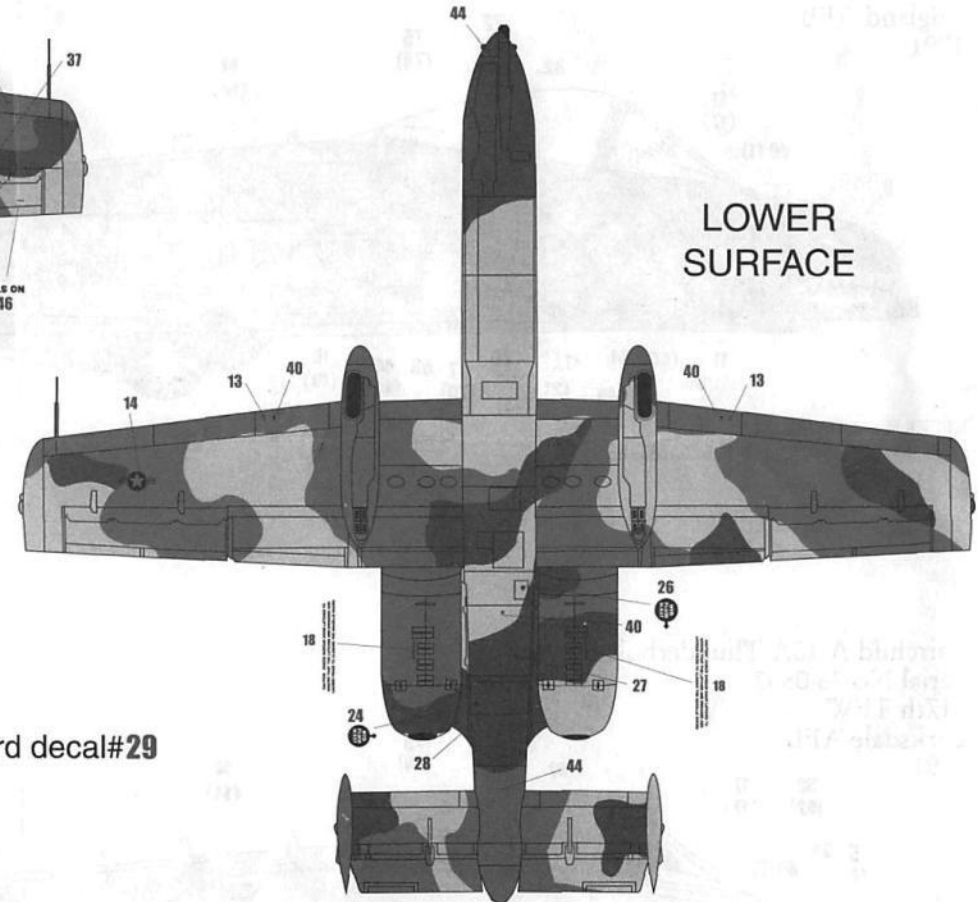

LOWER
SURFACE

Discard decal#29