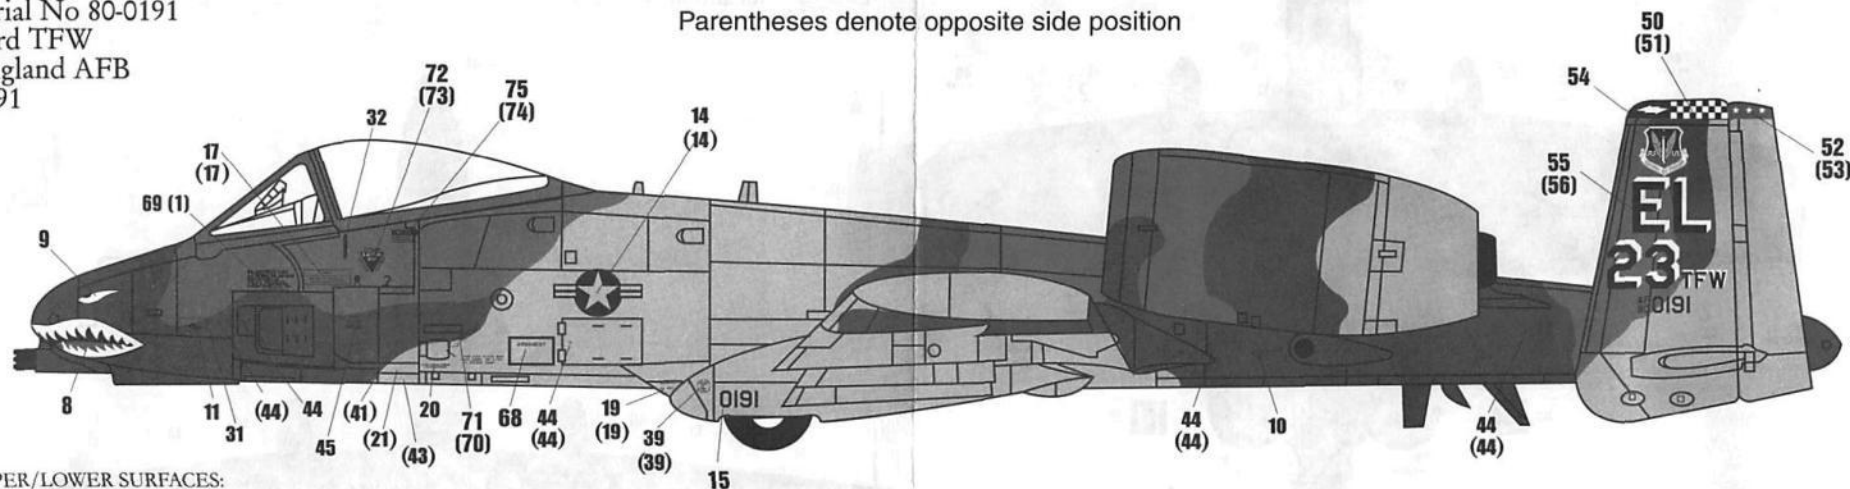

## HOG WILD

48-094

**Fairchild A-10A Thunderbolt II**

23rd TFW / 917th TFW

[www.camdecals.com](http://www.camdecals.com)

## 48-094

Fairchild A-10A Thunderbolt II  
Serial No 80-0191  
23rd TFW  
England AFB  
1991

Parentheses denote opposite side position

UPPER/LOWER SURFACES:

Dark Green (FS 34092); Medium Green (FS 34102);