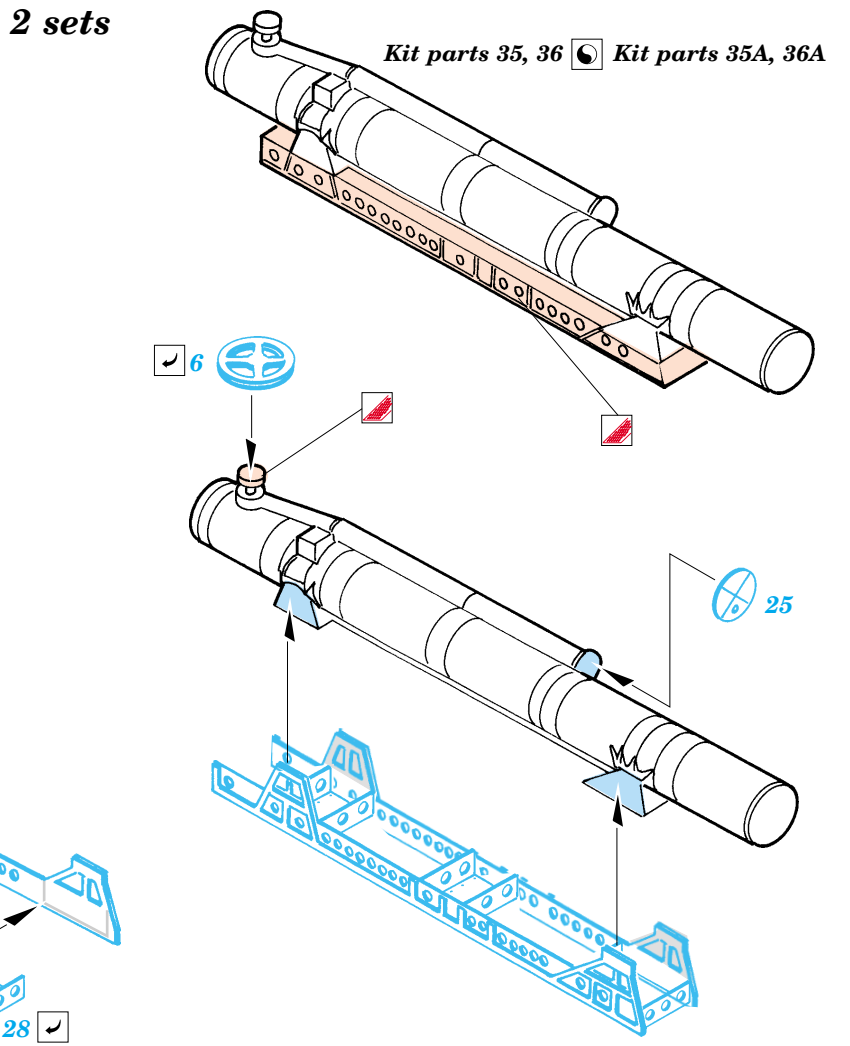

Kit part 37

Kit part 19

Kit part 42

10

Deck

Fill

2 sets

Kit part 24

Kit part 41

2 sets

References: - Squadron/Signal No.4013 - Vosper MTBs in Action
 - Osprey New Vanguard No.74 - British Motor Torpedo Boat 1939-45