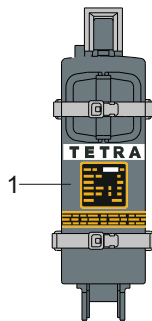

REMOVE ODSTRANIT	BEND OHNOUT	SYMMETRICAL ASSEMBLY SYMETRICKA MONTAZ
GRIND OBROUSIT	OPTION VOLBA	SCRIBE THE PANEL AND HOLES RYTI
DRILL HOLE VRTAT OTVOR	REPLACE NAHRADIT	REVERSE SIDE OTOČIT

DECALS

R55

R54

R56

- H403
  C 39
  DARK YELLOW
- ?
- H515
  C515
  FADED GRAY

R54

- H403
  C 39
  DARK YELLOW
- ?
- H515
  C515
  FADED GRAY

R55