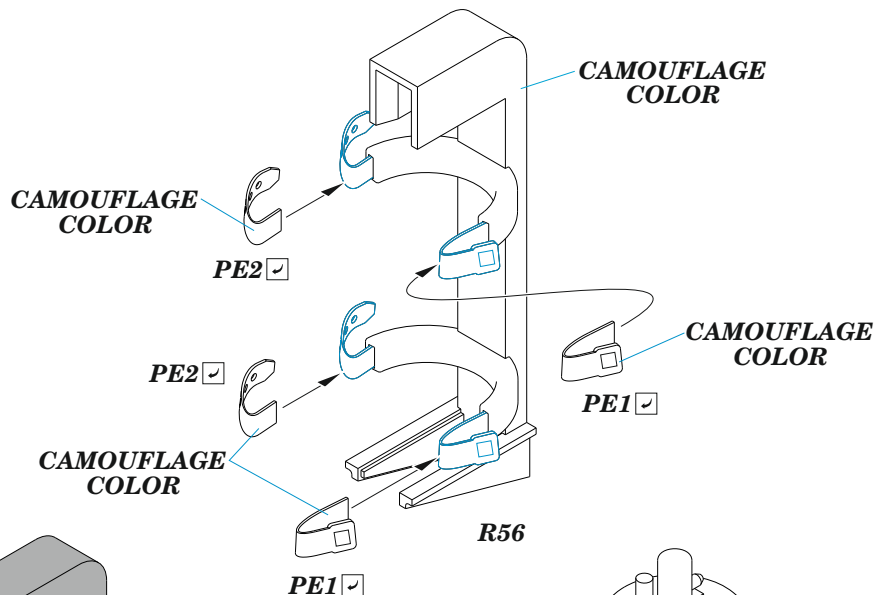

R56

- H403
  C 39
  DARK YELLOW
- ?
- H515
  C515
  FADED GRAY

R54

- H403
  C 39
  DARK YELLOW
- ?
- H515
  C515
  FADED GRAY

R55