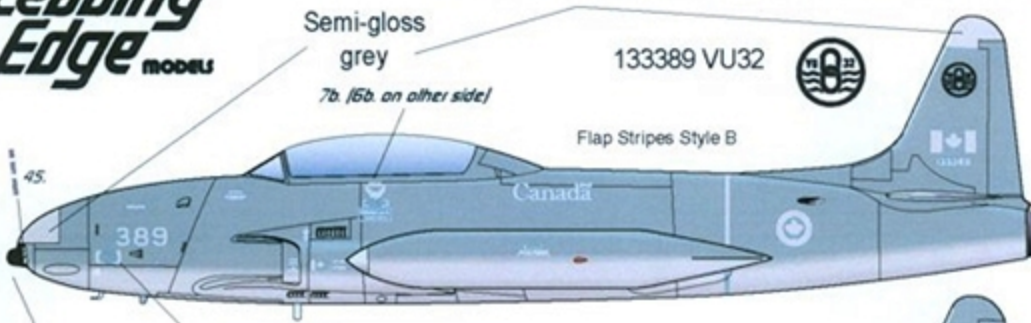

T-33 CANADA 2 TONE GREY "CF-18" SCHEME

DECAL SET
#48.84 1/48 SCALE

High Quality Model Decal

**Leading
Edge** MODELS

MEDIUM GREY FS#35257
Same as colour below except semi gloss finish.

LIGHT GREY FS:36375
Inboard halves of tip tanks, windshield
framing and anti-glare panel.