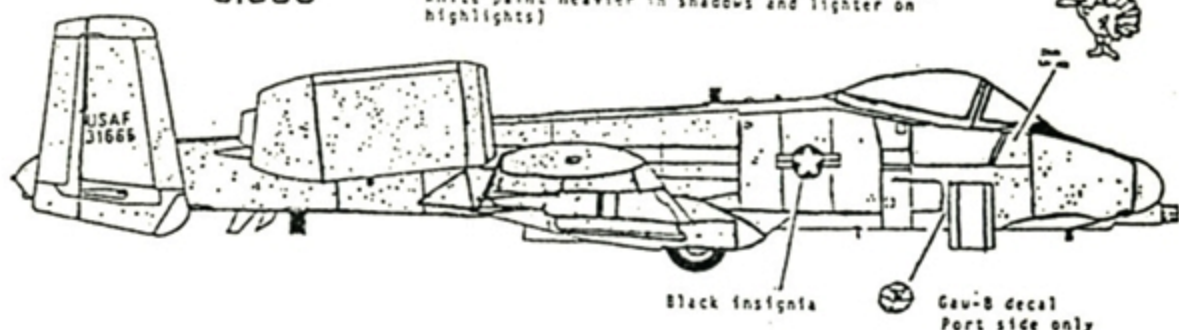

USAF  
31665

Painted overall FS 37038 then painted overall FS 37875 to make a "mottled grey" color. (spray white paint heavier in shadows and lighter on highlights)

Port side only

Black insignia

Gaw-B decal  
Port side only

USAF  
31666

Overall plane is dark ghost grey FS 36320

Port side only

Black insignia

Port side only

Overall plane is 400 mask 104 (tanish grey)  
Zoom boot day-glow red

USAF  
31667

Black insignia