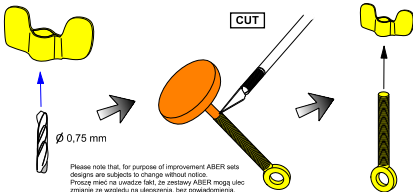

Wing nuts

Nuts with turned bolt x 12 pcs.

(Nakrętki motylkowe odlewane z toczonymi śrubami x 12 szt.)

1/16 scale update (Universal set)

ABER[®] **16 105**

WWW.ABER.NET.PL Made in Poland © 2016

WARNING

Any unauthorized copying, producing and reproducing of ABER company products, or any part thereof, is strictly prohibited and any such action establishes liability for a civil action and may give rise to criminal prosecution.