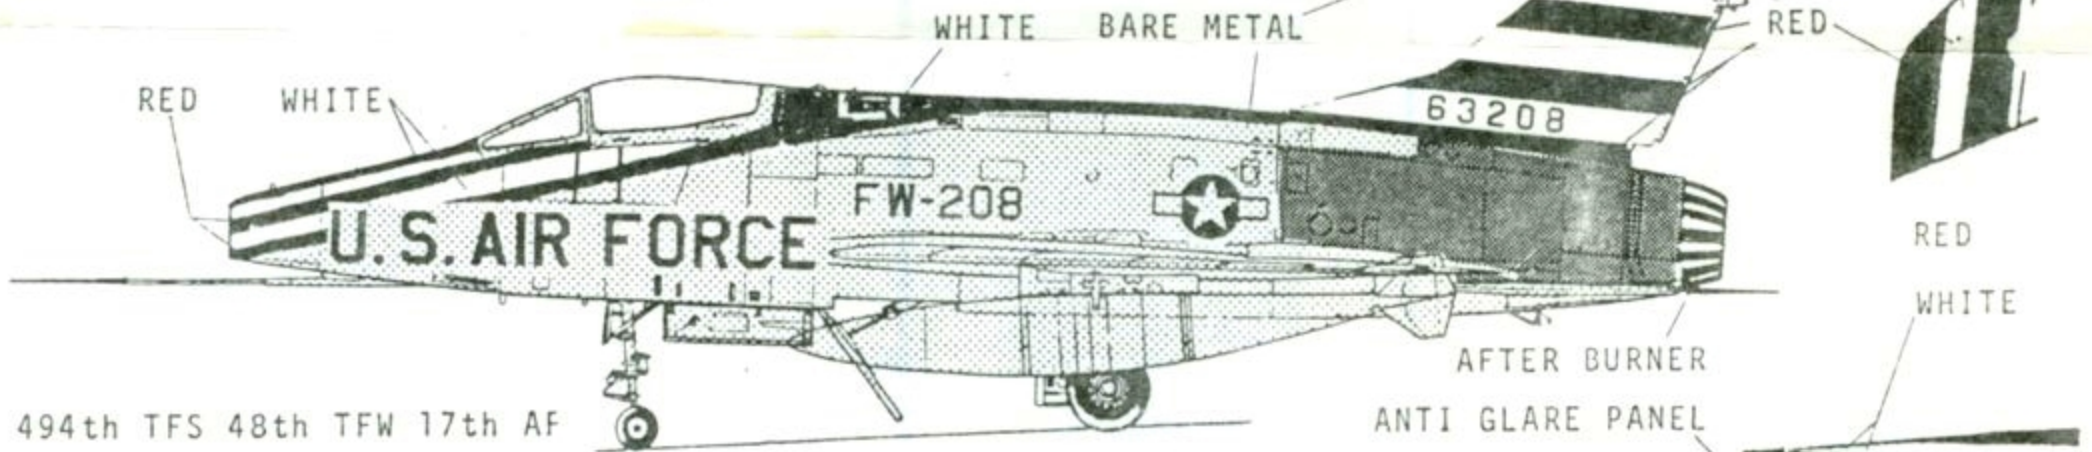

NUMBER 48-78

SUPER SCALE DECAL

**F-100 SUPER SABRE**  
**494th TFS 48th TFW 17 AF**

UPPER PORT.

NATIONAL INSIGNIAS UPPER PORT WING AND LOWER  
STARBOARD WING U.S.A.F. UPPER STARBOARD WING  
AND LOWER PORT WING  
NATIONAL INSIGNIAS - FUSELAGE 25", WINGS 35"

BEFORE DECALING THIS PLANE PAINT TAIL, WING TIP, UPPER FUSALAGE AND NOSE AREA WHITE WHERE SHOWN (PART OF THE WHITE IS PROVIDED IN THE DECAL) PAINT ANTI GLARE PANEL BLACK.