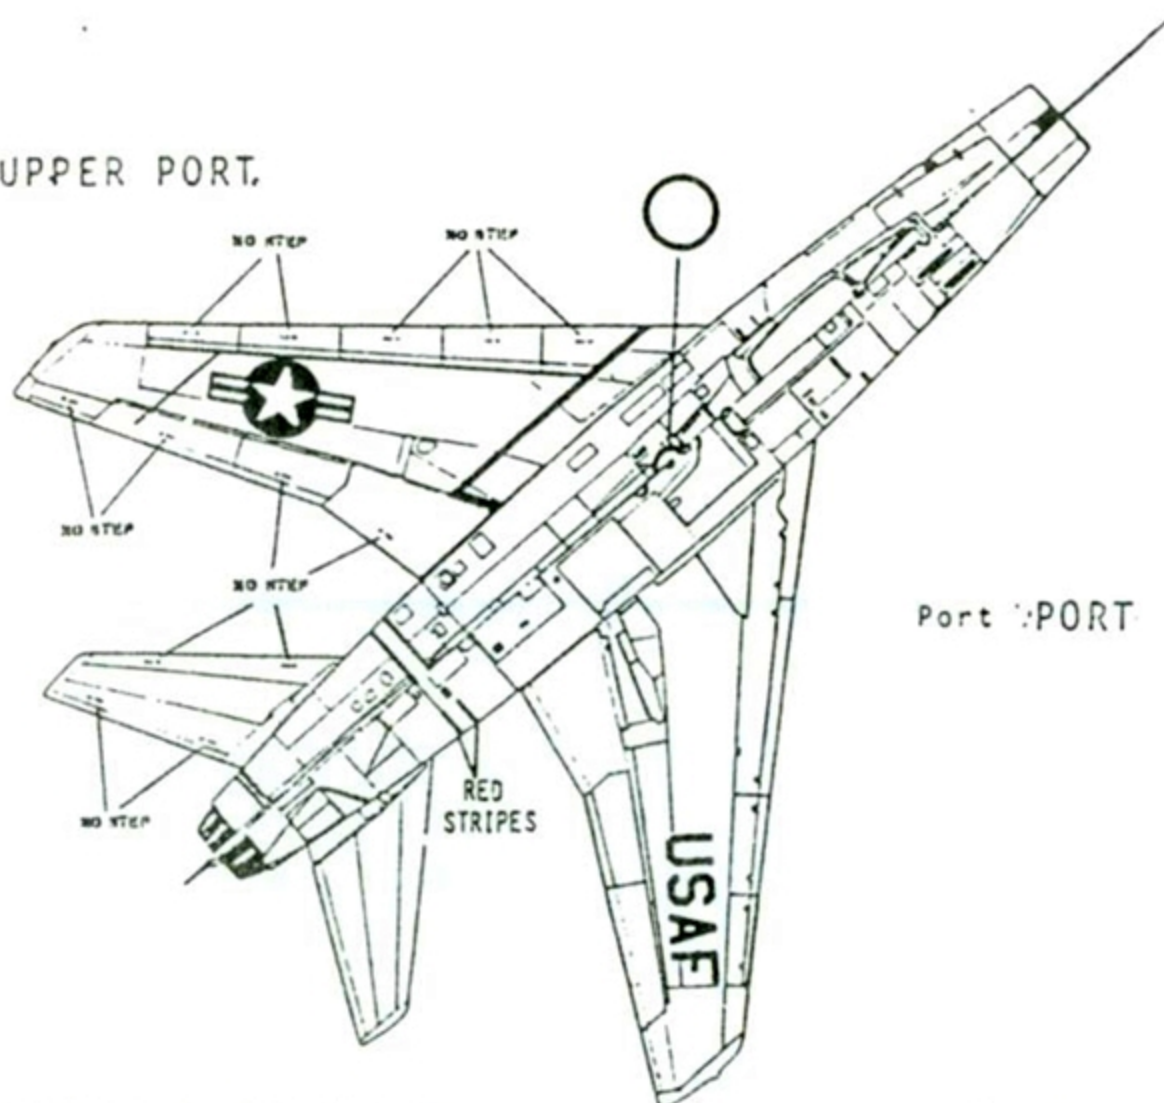

NUMBER 48-78

SUPER SCALE DECAL

**F-100 SUPER SABRE**  
**494th TFS 48th TFW 17 AF**

UPPER PORT.

NATIONAL INSIGNIAS UPPER PORT WING AND LOWER  
STARBOARD WING U.S.A.F. UPPER STARBOARD WING  
AND LOWER PORT WING  
NATIONAL INSIGNIAS - FUSELAGE 25", WINGS 35"

RECOMMENDED KIT  
MONOGRAM F-100 SUPER SABRE  
RESEARCH THANKS TO DON GARRETT

We recomend Polly S paints for matching federal standard colors.

GENERAL PAINT INFORMATION

ALTERNATING LT. AND DK. SHADES OF BURNT METAL - AFTER BURNER  
 BARE METAL - ENTIRE AIRCRAFT AND AUXILIARY FUEL TANKS  
 DARKENED BARE METAL - EXHAUST CONE AND FIN TIP

BEFORE DECALING THIS PLANE PAINT TAIL, WING TIP, UPPER FUSALAGE AND NOSE AREA WHITE WHERE SHOWN (PART OF THE WHITE IS PROVIDED IN THE DECAL) PAINT ANTI GLARE PANEL BLACK.