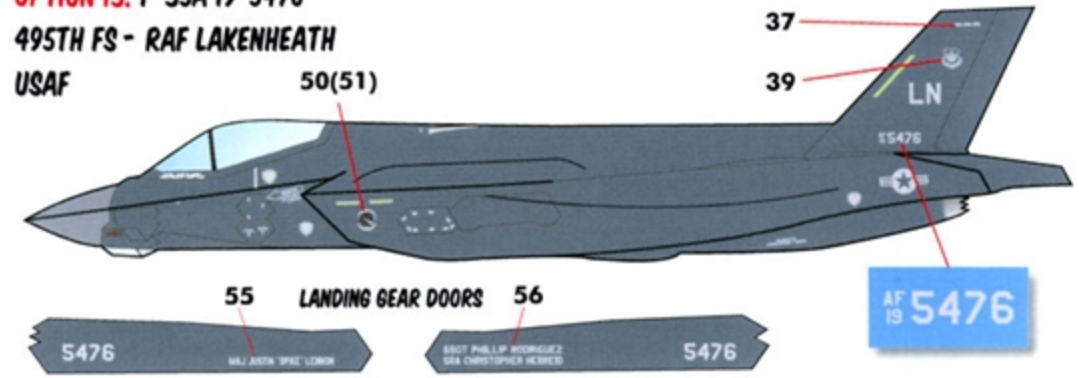

(*) WE MADE A MISTAKE IN NUMBERING THIS DECAL ELEMENT - NOTE THAT THE BADGES ON EACH SIDE ARE DIFFERENT, AND THE AIRCRAFT IN THE BADGE SHOULD POINT FORWARD ON EACH SIDE.

**OPTION 4: F-35I "907", 140 SQN
ISRAELI DEFENSE FORCE / AIR FORCE**

OPTION 8: F-35A 15-5203

421 FS "BLACK WIDOWS" - HILL AFB
USAF

OPTION 12: F-35A 17-5266

134 FS "YELLOW SCORPIONS" - VERMONT ANG
USAF

OPTION 9: F-35A 17-5259

34 FS "RUDE RAMS" - HILL AFB
USAF

OPTION 13: F-35A 19-5476

495TH FS - RAF LAKENHEATH
USAF

OPTION 10: F-35A 19-5469

355 FS "FIGHTIN' FALCONS" - EIELSON AFB
USAF

OPTION 11: F-35A 18-5352

356 FS "GREEN DEMONS" - EIELSON AFB
USAF

WING MARKINGS

TOP & BOTTOM VIEWS SYMMETRICAL FOR ALL OPTIONS