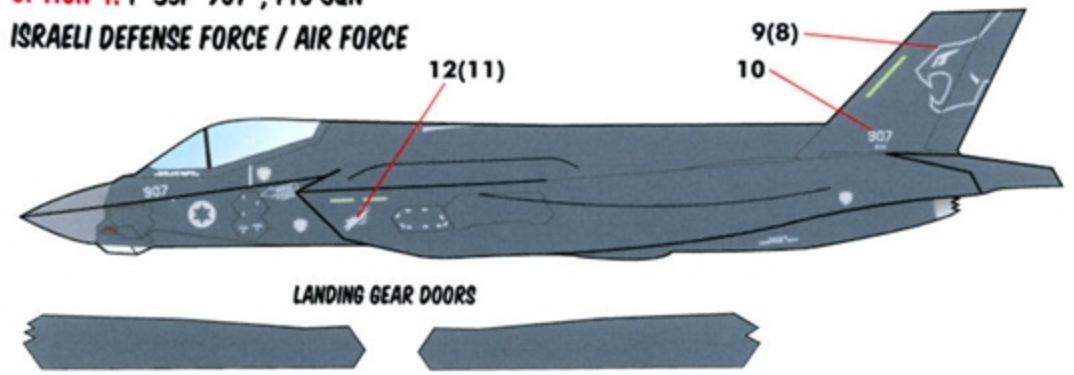

**OPTION 4: F-35I "907", 140 SQN
ISRAELI DEFENSE FORCE / AIR FORCE**