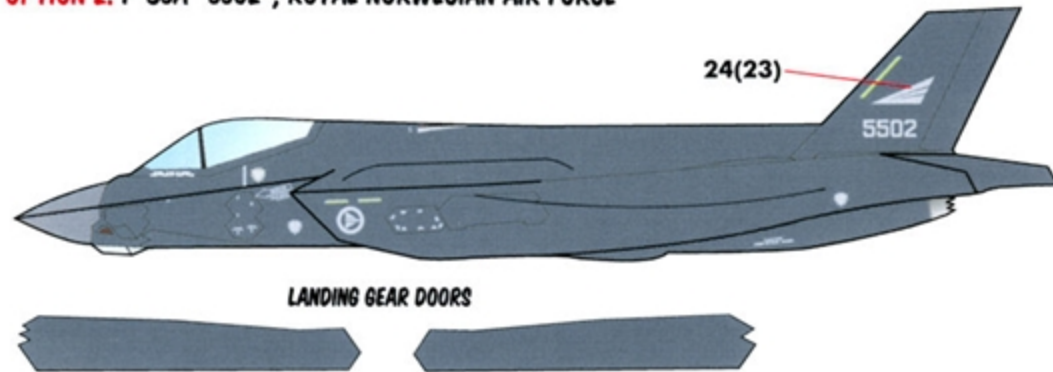

OPTION 2: F-35A "5502", ROYAL NORWEGIAN AIR FORCE