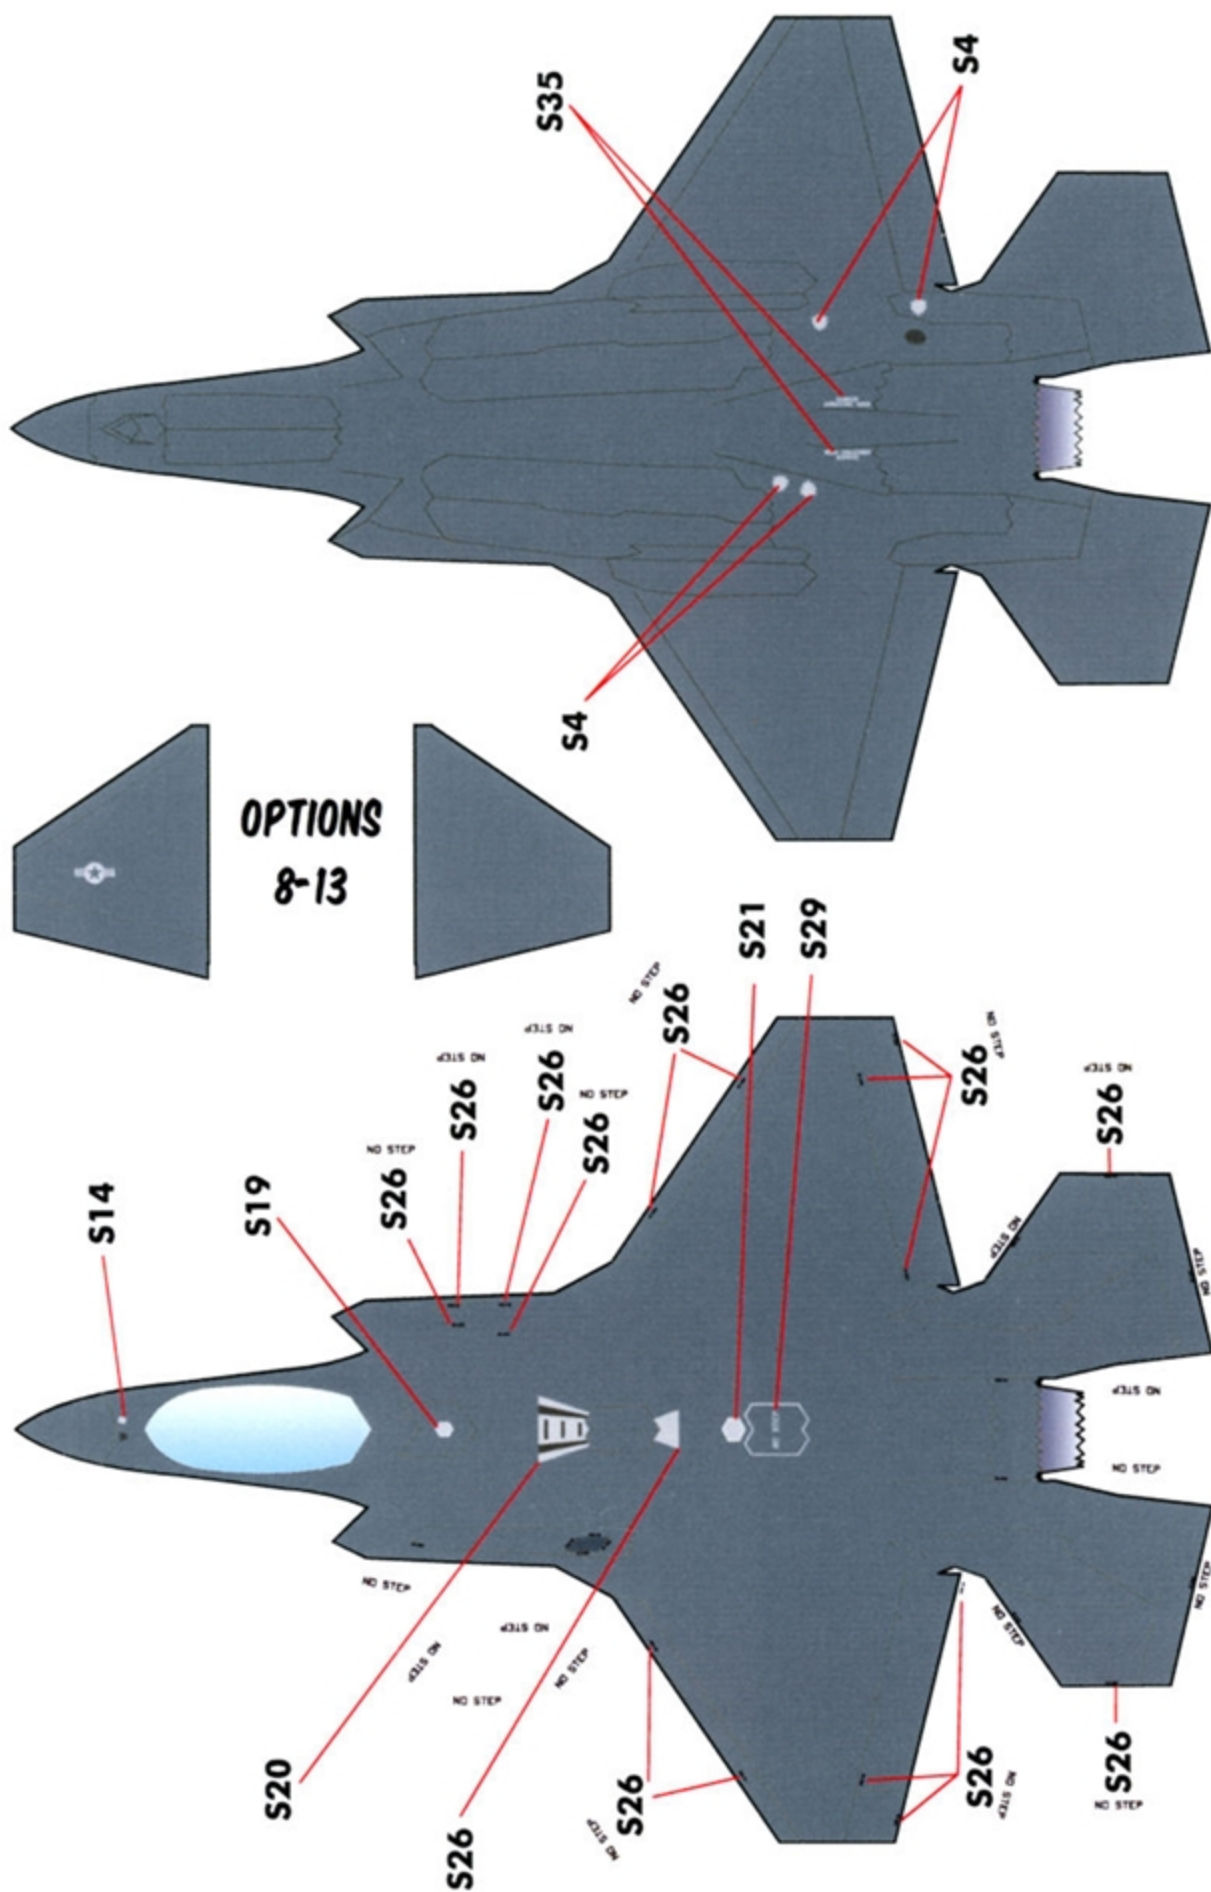

A CAMOUFLAGE GRAY (FS36170)

Caracal Models
PO Box 92141
Austin, TX 78709
info@caracalmodels.com
http://www.caracalmodels.com

Decals printed by Cartograf in Italy