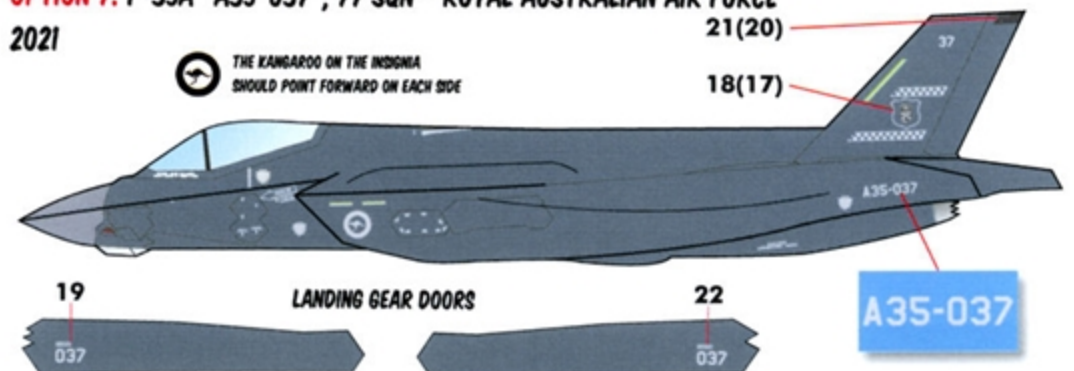

**OPTION 7: F-35A "A35-037", 77 SQN - ROYAL AUSTRALIAN AIR FORCE
2021**

THE KANGAROO ON THE INSIGNIA SHOULD POINT FORWARD ON EACH SIDE