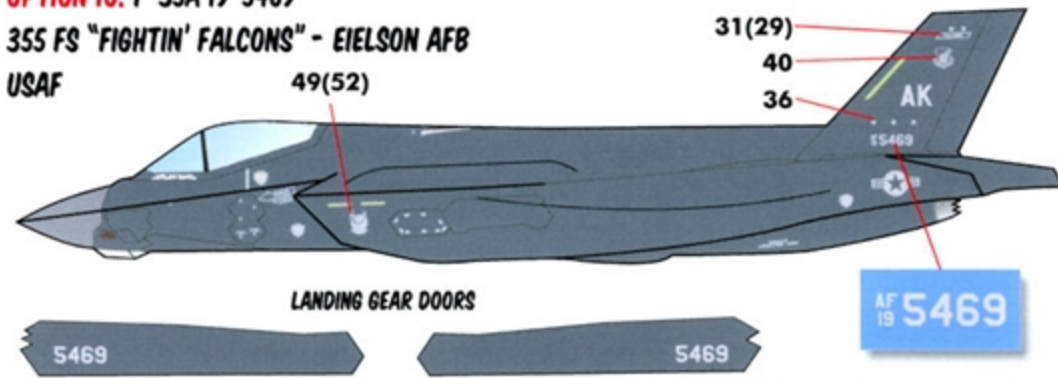

OPTION 10: F-35A 19-5469

355 FS "FIGHTIN' FALCONS" - EIELSON AFB
USAF