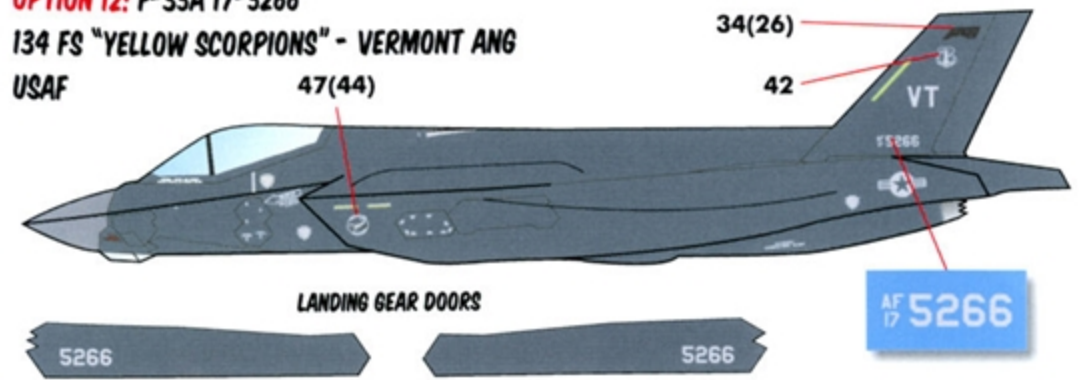

OPTION 12: F-35A 17-5266

134 FS "YELLOW SCORPIONS" - VERMONT ANG
USAF