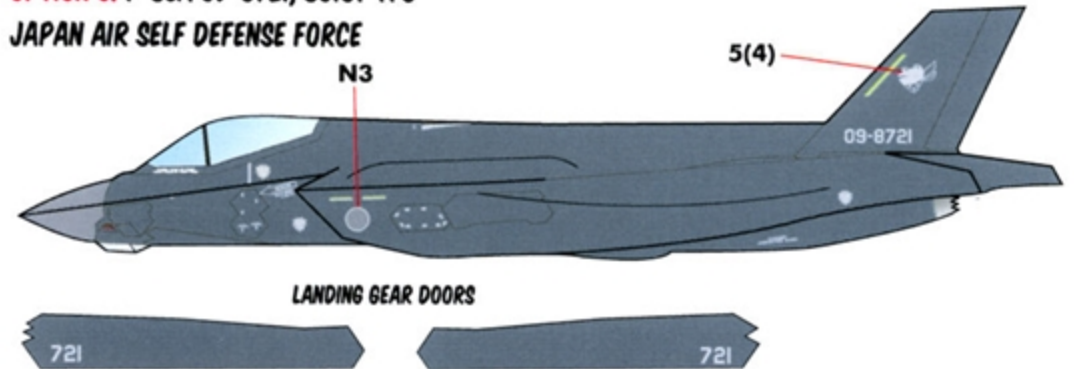

**OPTION 6: F-35A 09-8721, 301ST TFS
JAPAN AIR SELF DEFENSE FORCE**