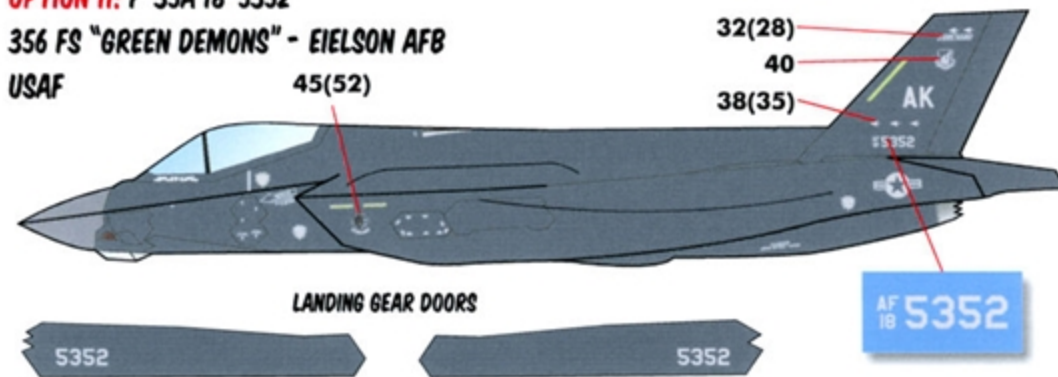

(*) WE MADE A MISTAKE IN NUMBERING THIS DECAL ELEMENT - NOTE THAT THE BADGES ON EACH SIDE ARE DIFFERENT, AND THE AIRCRAFT IN THE BADGE SHOULD POINT FORWARD ON EACH SIDE.

**OPTION 4: F-35I "907", 140 SQN
ISRAELI DEFENSE FORCE / AIR FORCE**

495TH FS - RAF LAKENHEATH
USAF

OPTION 10: F-35A 19-5469

355 FS "FIGHTIN' FALCONS" - EIELSON AFB
USAF

OPTION 11: F-35A 18-5352

356 FS "GREEN DEMONS" - EIELSON AFB
USAF

WING MARKINGS

TOP & BOTTOM VIEWS SYMMETRICAL FOR ALL OPTIONS