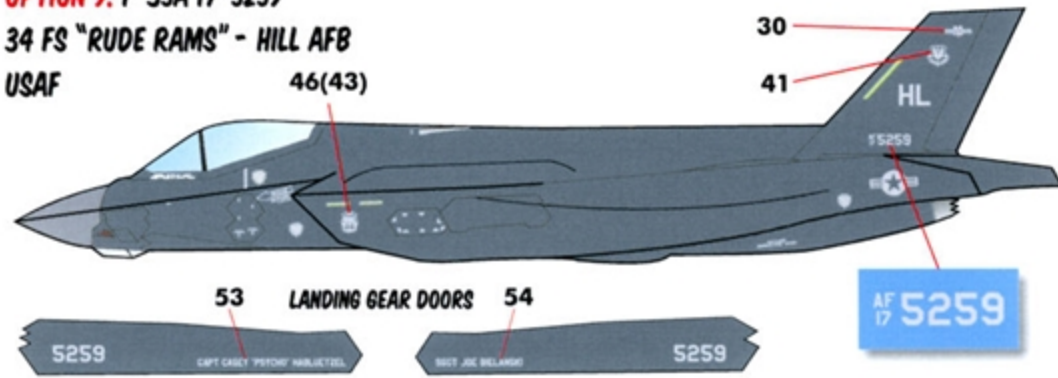

(*) WE MADE A MISTAKE IN NUMBERING THIS DECAL ELEMENT - NOTE THAT THE BADGES ON EACH SIDE ARE DIFFERENT, AND THE AIRCRAFT IN THE BADGE SHOULD POINT FORWARD ON EACH SIDE.

**OPTION 4: F-35I "907", 140 SQN
ISRAELI DEFENSE FORCE / AIR FORCE**

OPTION 8: F-35A 15-5203

421 FS "BLACK WIDOWS" - HILL AFB
USAF

OPTION 12: F-35A 17-5266

134 FS "YELLOW SCORPIONS" - VERMONT ANG
USAF

OPTION 9: F-35A 17-5259

34 FS "RUDE RAMS" - HILL AFB
USAF

OPTION 13: F-35A 19-5476