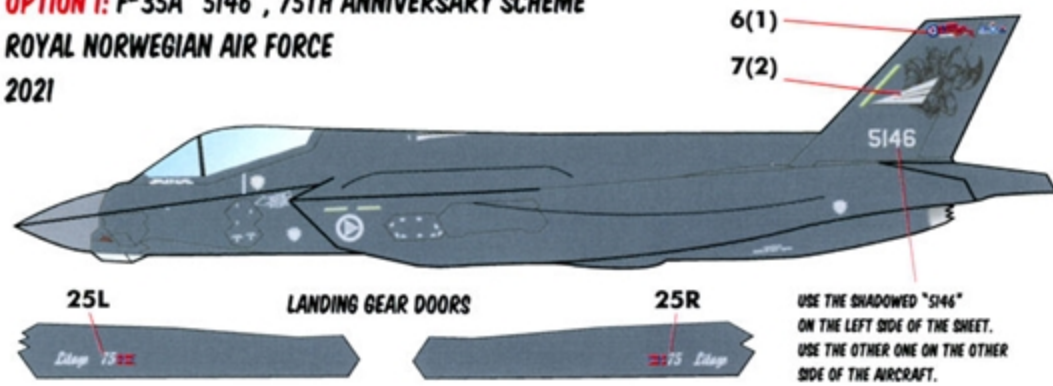

F-35A

INTERNATIONAL

**13 MARKING OPTIONS
DESIGNED FOR THE MENG KIT**

1/48 SCALE

DECALS PRINTED BY

**OPTION 1: F-35A "5146", 75TH ANNIVERSARY SCHEME
ROYAL NORWEGIAN AIR FORCE
2021**

USE THE SHADOWED "5146" ON THE LEFT SIDE OF THE SHEET. USE THE OTHER ONE ON THE OTHER SIDE OF THE AIRCRAFT.

LITAGO CARRIED THESE SPECIAL MARKINGS TO COMMEMORATE THE 75TH ANNIVERSARY OF THE FOUNDING OF ROYAL NORWEGIAN AIR FORCE. NOTE THAT THE NORWEGIAN NATIONAL INSIGNIA POINTS TO THE AFT OF THE AIRFRAME ON EACH SIDE OF THE FUSELAGE.