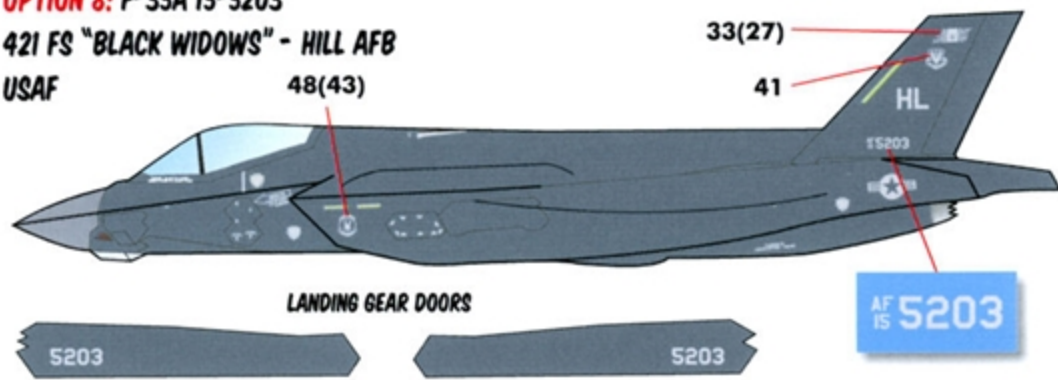

OPTION 8: F-35A 15-5203

421 FS "BLACK WIDOWS" - HILL AFB
USAF