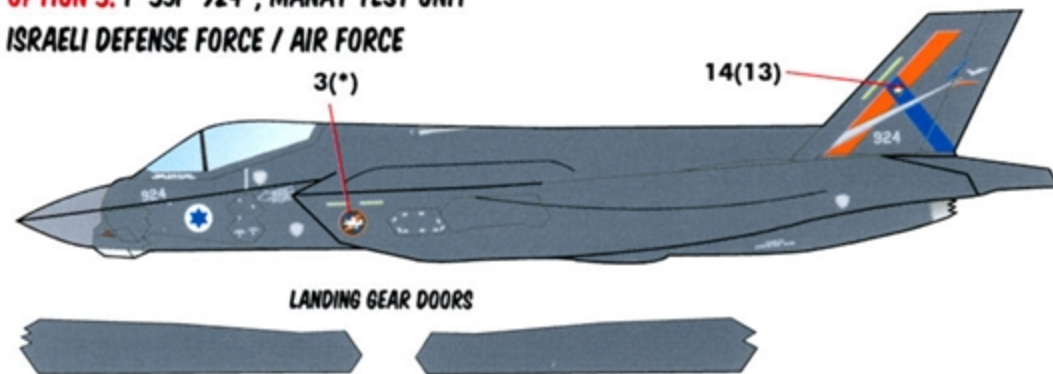

**OPTION 3: F-35I "924", MANAT TEST UNIT
ISRAELI DEFENSE FORCE / AIR FORCE**

USE FULL-COLOR ISRAELI NATIONAL INSIGNIA FOR THIS AIRCRAFT. THIS F-35I BELONGS TO THE IDF/AF TEST UNIT AND CARRIED PHOTO-CALIBRATION TEST MARKINGS ON ITS REAR FUSELAGE. WE PROVIDE DECALS FOR THESE CALIBRATION MARKINGS - PLEASE SEE THE REFERENCE SITE FOR PHOTOS OF THESE MARKINGS.

(*) WE MADE A MISTAKE IN NUMBERING THIS DECAL ELEMENT - NOTE THAT THE BADGES ON EACH SIDE ARE DIFFERENT, AND THE AIRCRAFT IN THE BADGE SHOULD POINT FORWARD ON EACH SIDE.