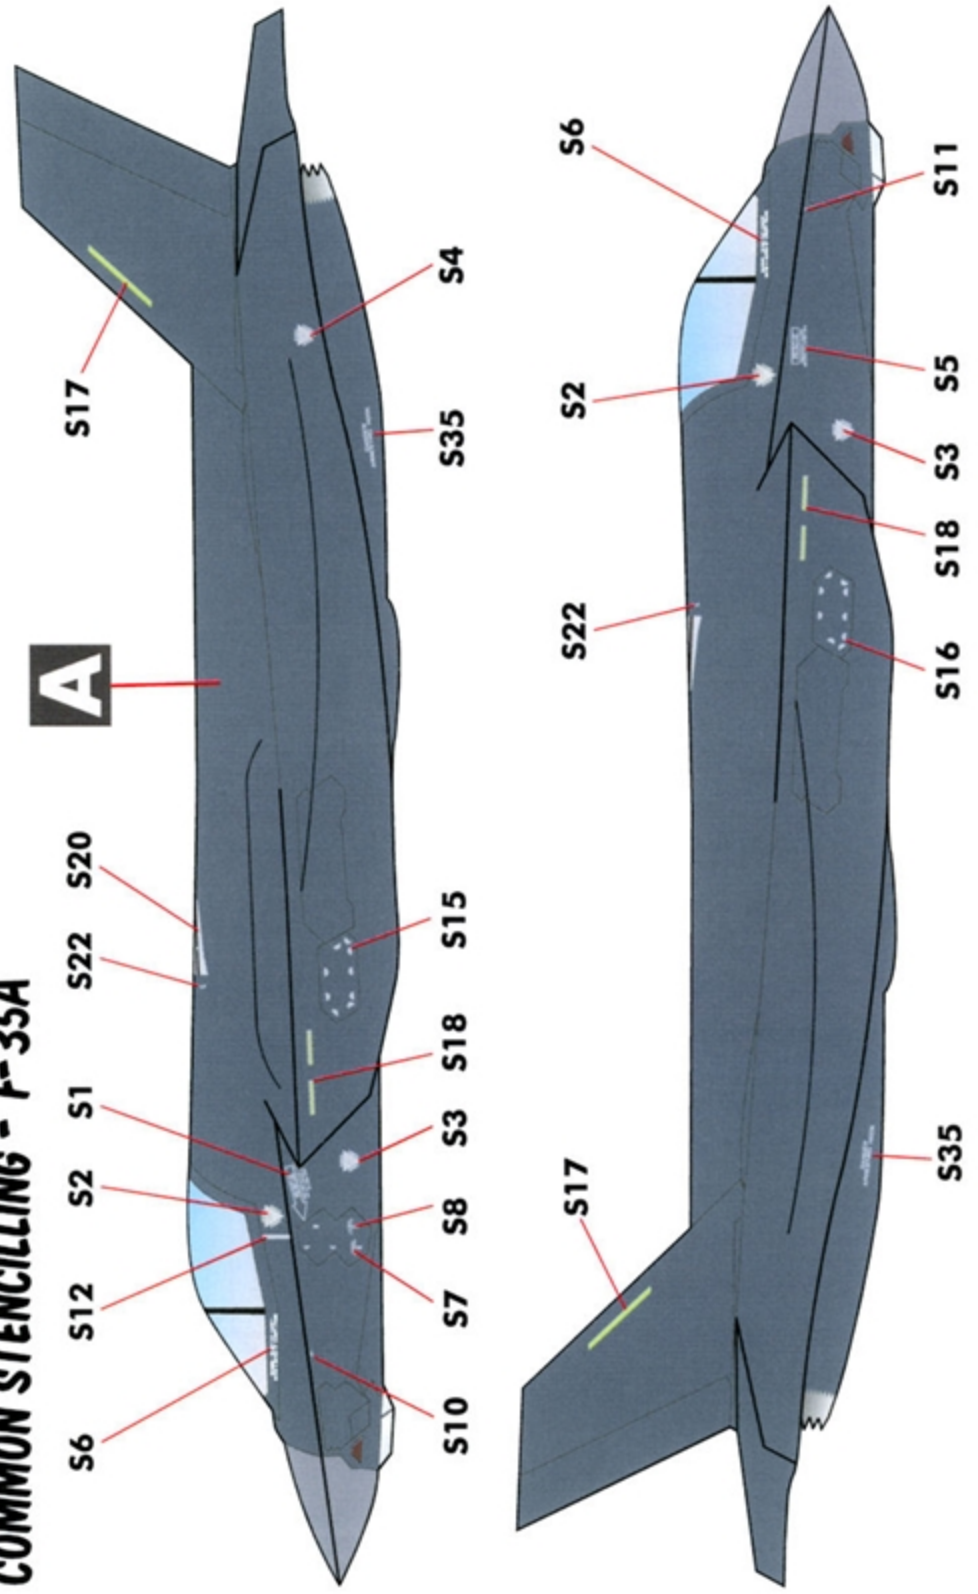

COMMON STENCILLING - F-35A