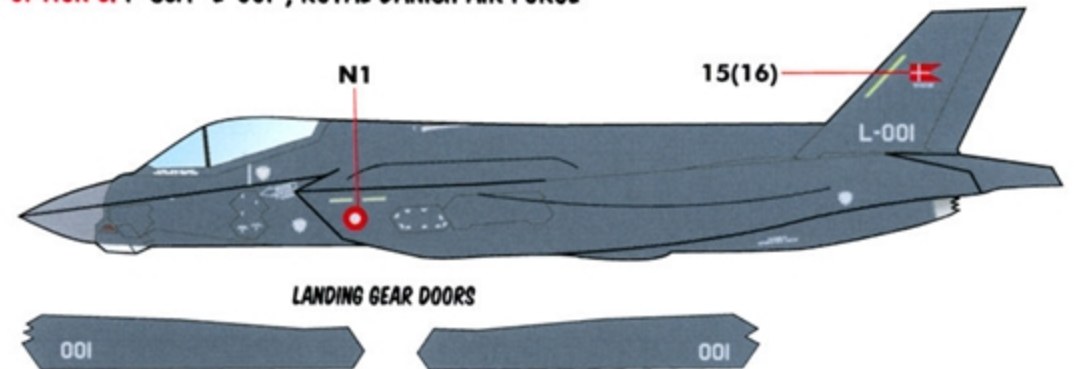

OPTION 5: F-35A "L-001", ROYAL DANISH AIR FORCE