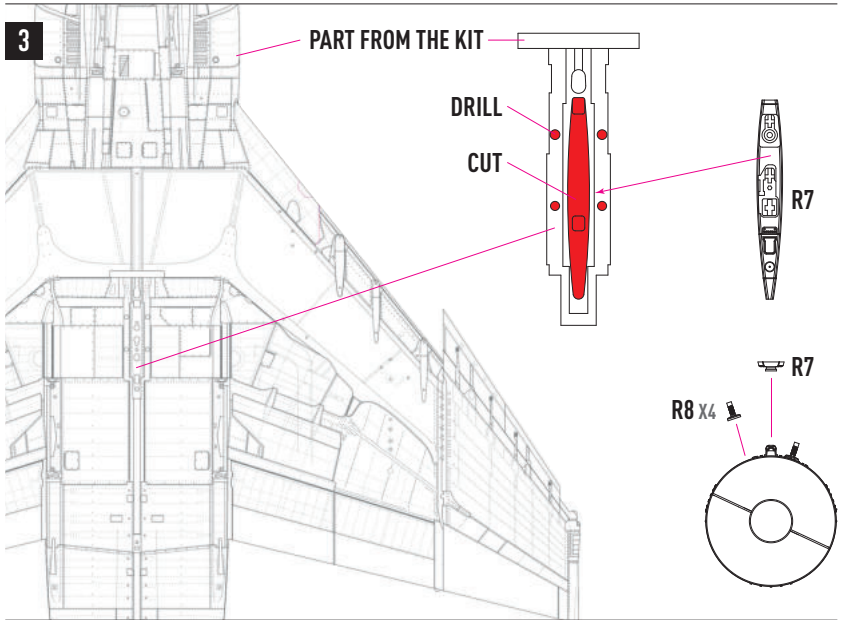

CUT

1

2

DECAL INSTRUCTION

PAINT FUEL TANK IN THE COLOR OF THE AIRCRAFT