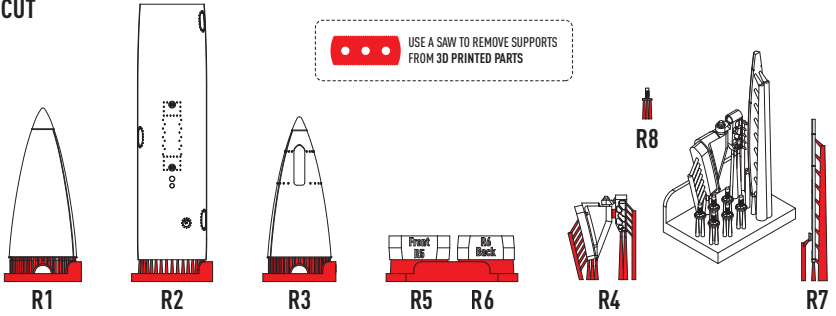

CUT

1

2

DECAL INSTRUCTION

PAINT FUEL TANK IN THE COLOR OF THE AIRCRAFT