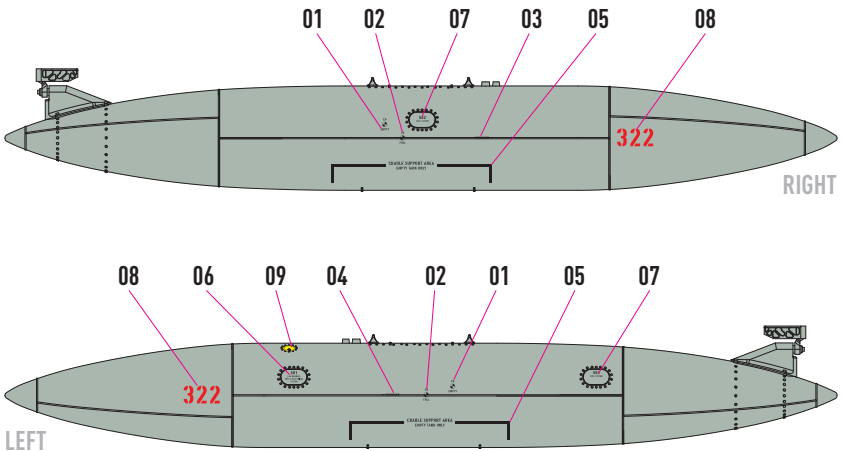

CUT

1

2

DECAL INSTRUCTION

PAINT FUEL TANK IN THE COLOR OF THE AIRCRAFT