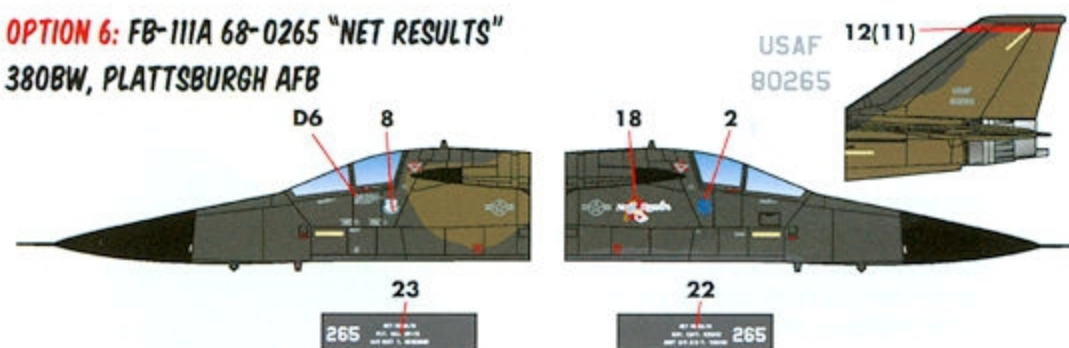

## 1/48 SCALE

DECALS PRINTED BY

**OPTION 1: FB-111A 69-6509 "MAX EFFORT"**  
509BW, PEASE AFB

**OPTION 5: FB-111A 69-6513 "TOP SECRET"**  
509BW, PEASE AFB

**OPTION 2: FB-111A 69-6508 "STRANGE CARGO"**  
509BW, PEASE AFB

**OPTION 6: FB-111A 68-0265 "NET RESULTS"**  
380BW, PLATTSBURGH AFB

**OPTION 3: FB-111A 68-0287 "LIBERATOR II"**  
509BW, PEASE AFB

**OPTION 7: FB-111A 67-0163 "MOONLIGHT MAID"**  
380BW, PLATTSBURGH AFB