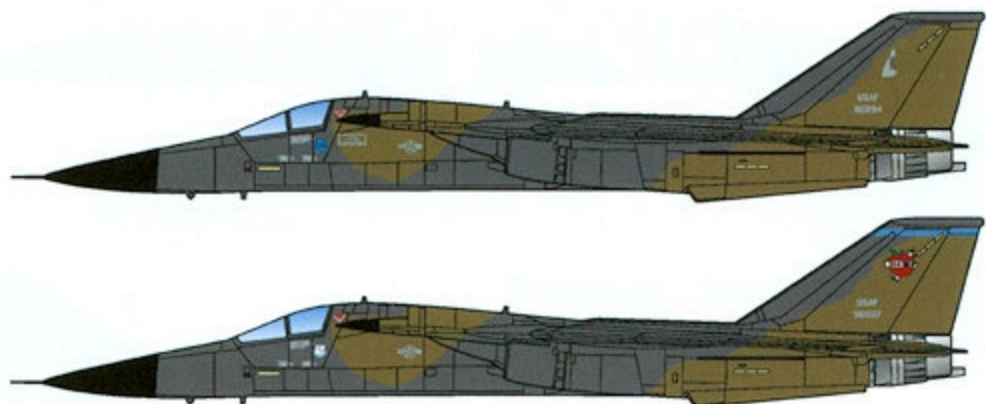

# FB-111A

“DARK VARKS”

NINE MARKING OPTIONS  
FOR SAC FB-111A BOMBERS  
DESIGNED FOR THE ACADEMY KIT