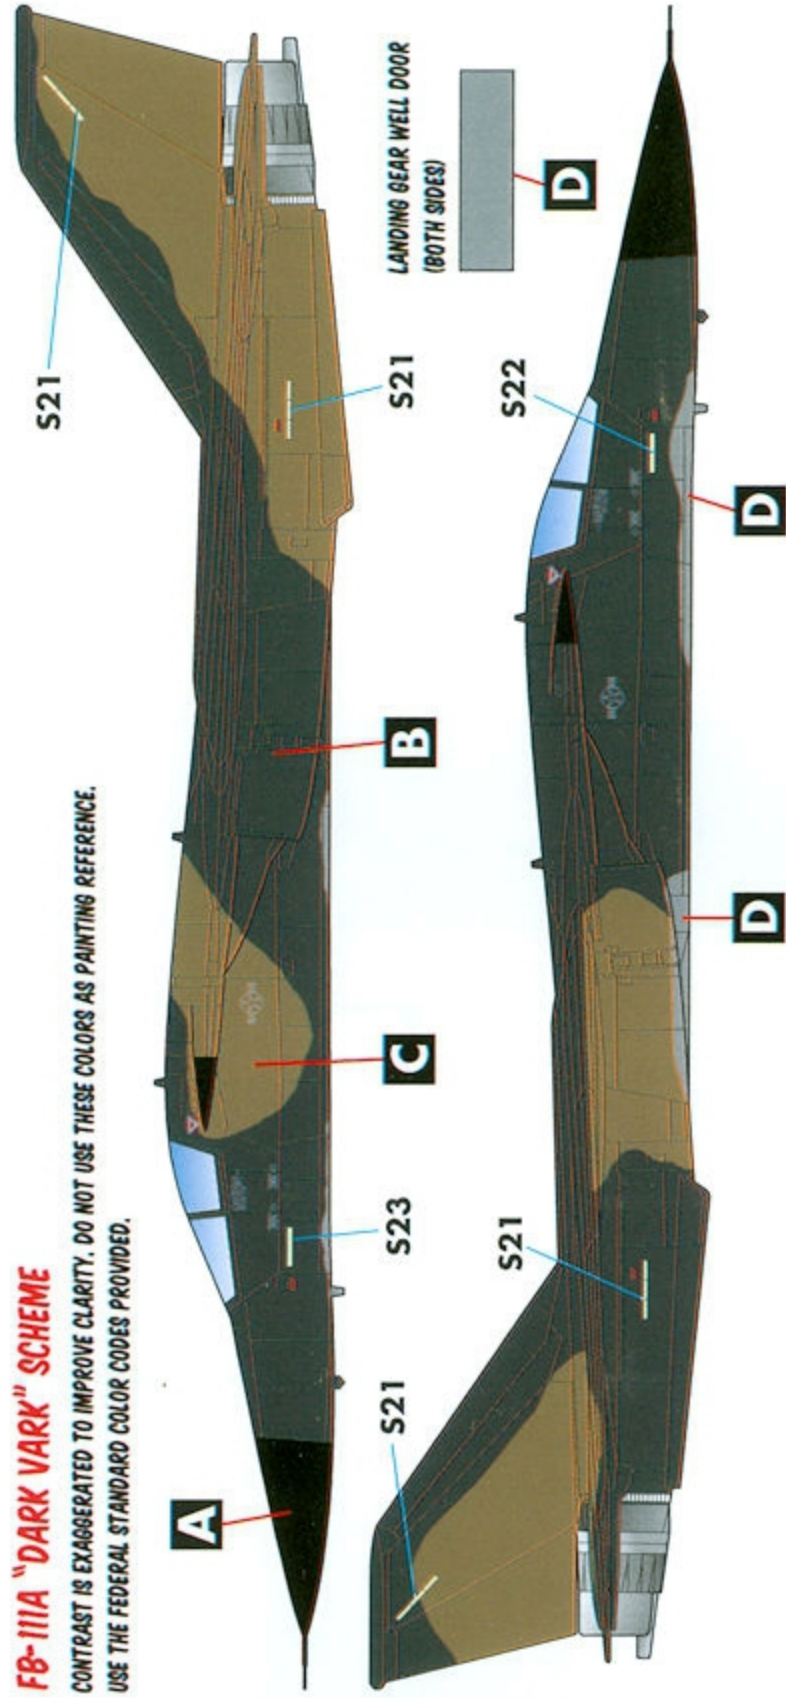

FB-111A "DARK VARK" SCHEME

CONTRAST IS EXAGGERATED TO IMPROVE CLARITY. DO NOT USE THESE COLORS AS PAINTING REFERENCE. USE THE FEDERAL STANDARD COLOR CODES PROVIDED.

INTAKE RAM (RADAR ABSORBENT MATERIAL) MARKINGS

VISIT THE REFERENCE PAGE FOR INFORMATION ON HOW TO APPLY THESE.

WWW.CARACALMODELS.COM/REFERENCES/CD48111