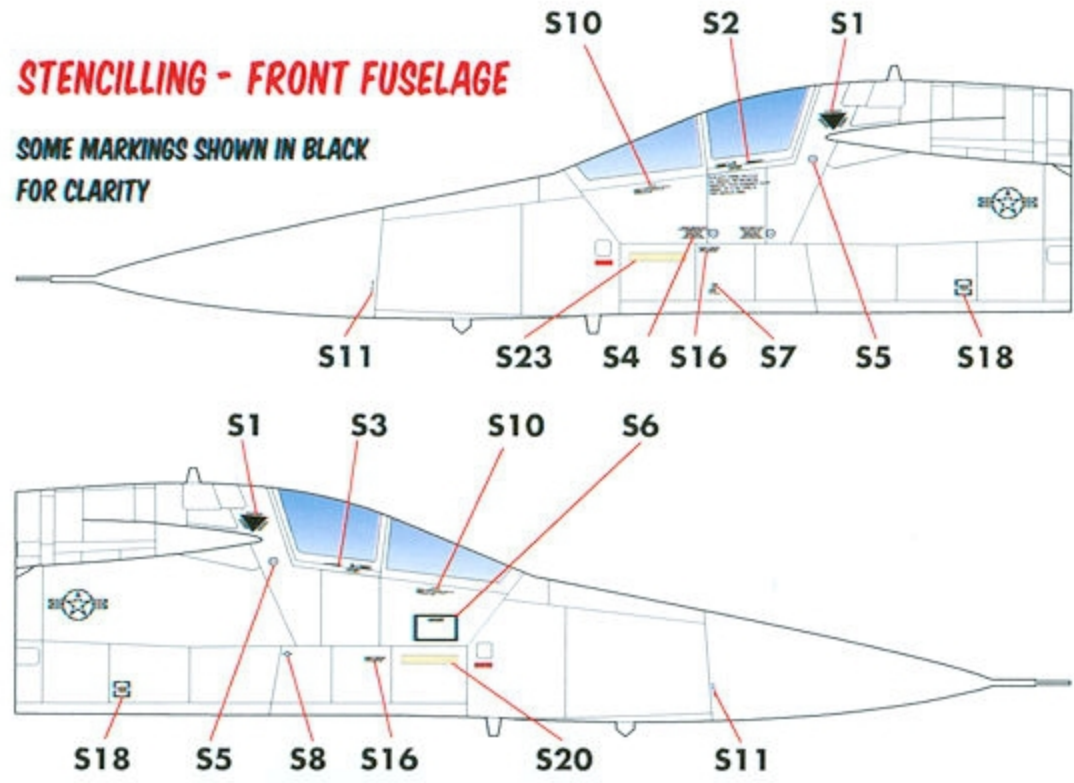

FB-111A "DARK VARK" SCHEME

CONTRAST IS EXAGGERATED TO IMPROVE CLARITY. DO NOT USE THESE COLORS AS PAINTING REFERENCE. USE THE FEDERAL STANDARD COLOR CODES PROVIDED.

INTAKE RAM (RADAR ABSORBENT MATERIAL) MARKINGS

VISIT THE REFERENCE PAGE FOR INFORMATION ON HOW TO APPLY THESE.

WWW.CARACALMODELS.COM/REFERENCES/CD48111

STENCILLING - FRONT FUSELAGE

SOME MARKINGS SHOWN IN BLACK FOR CLARITY

TOP & BOTTOM VIEWS (SIMPLIFIED)

LARGER, PRINTABLE VERSIONS OF THESE DRAWINGS ARE AVAILABLE ONLINE SEE THE REFERENCE PAGE AT:
WWW.CARACALMODELS.COM/REFERENCES/CD48111