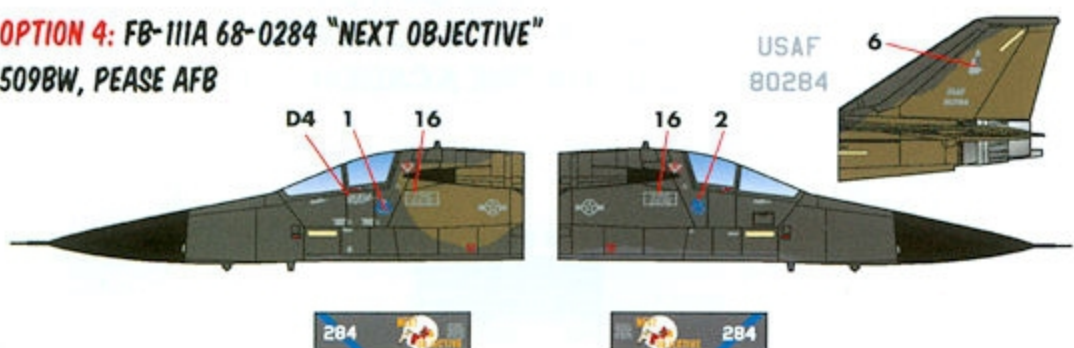

## 1/48 SCALE

DECALS PRINTED BY

**OPTION 1: FB-111A 69-6509 "MAX EFFORT"**  
509BW, PEASE AFB

**OPTION 5: FB-111A 69-6513 "TOP SECRET"**  
509BW, PEASE AFB

**OPTION 2: FB-111A 69-6508 "STRANGE CARGO"**  
509BW, PEASE AFB

**OPTION 6: FB-111A 68-0265 "NET RESULTS"**  
380BW, PLATTSBURGH AFB

**OPTION 3: FB-111A 68-0287 "LIBERATOR II"**  
509BW, PEASE AFB

**OPTION 7: FB-111A 67-0163 "MOONLIGHT MAID"**  
380BW, PLATTSBURGH AFB

**OPTION 4: FB-111A 68-0284 "NEXT OBJECTIVE"**  
509BW, PEASE AFB

**OPTION 8: FB-111A 67-7192 "SLIGHTLY DANGEROUS"**  
380BW, PLATTSBURGH AFB