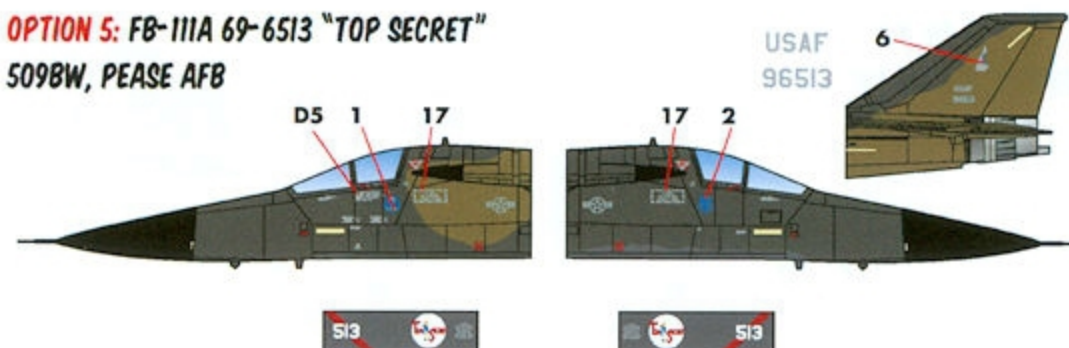

## 1/48 SCALE

DECALS PRINTED BY

**OPTION 1: FB-111A 69-6509 "MAX EFFORT"**  
509BW, PEASE AFB

**OPTION 5: FB-111A 69-6513 "TOP SECRET"**  
509BW, PEASE AFB

**OPTION 2: FB-111A 69-6508 "STRANGE CARGO"**  
509BW, PEASE AFB

**OPTION 6: FB-111A 68-0265 "NET RESULTS"**  
380BW, PLATTSBURGH AFB

**OPTION 3: FB-111A 68-0287 "LIBERATOR II"**  
509BW, PEASE AFB

**OPTION 7: FB-111A 67-0163 "MOONLIGHT MAID"**  
380BW, PLATTSBURGH AFB