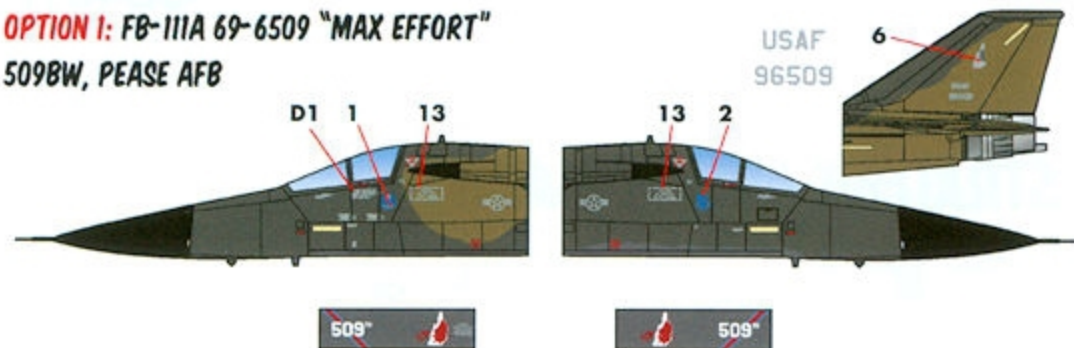

# FB-111A

“DARK VARKS”

NINE MARKING OPTIONS  
FOR SAC FB-111A BOMBERS  
DESIGNED FOR THE ACADEMY KIT

## 1/48 SCALE

DECALS PRINTED BY

**OPTION 1: FB-111A 69-6509 "MAX EFFORT"**  
509BW, PEASE AFB

**OPTION 5: FB-111A 69-6513 "TOP SECRET"**  
509BW, PEASE AFB

**OPTION 2: FB-111A 69-6508 "STRANGE CARGO"**  
509BW, PEASE AFB