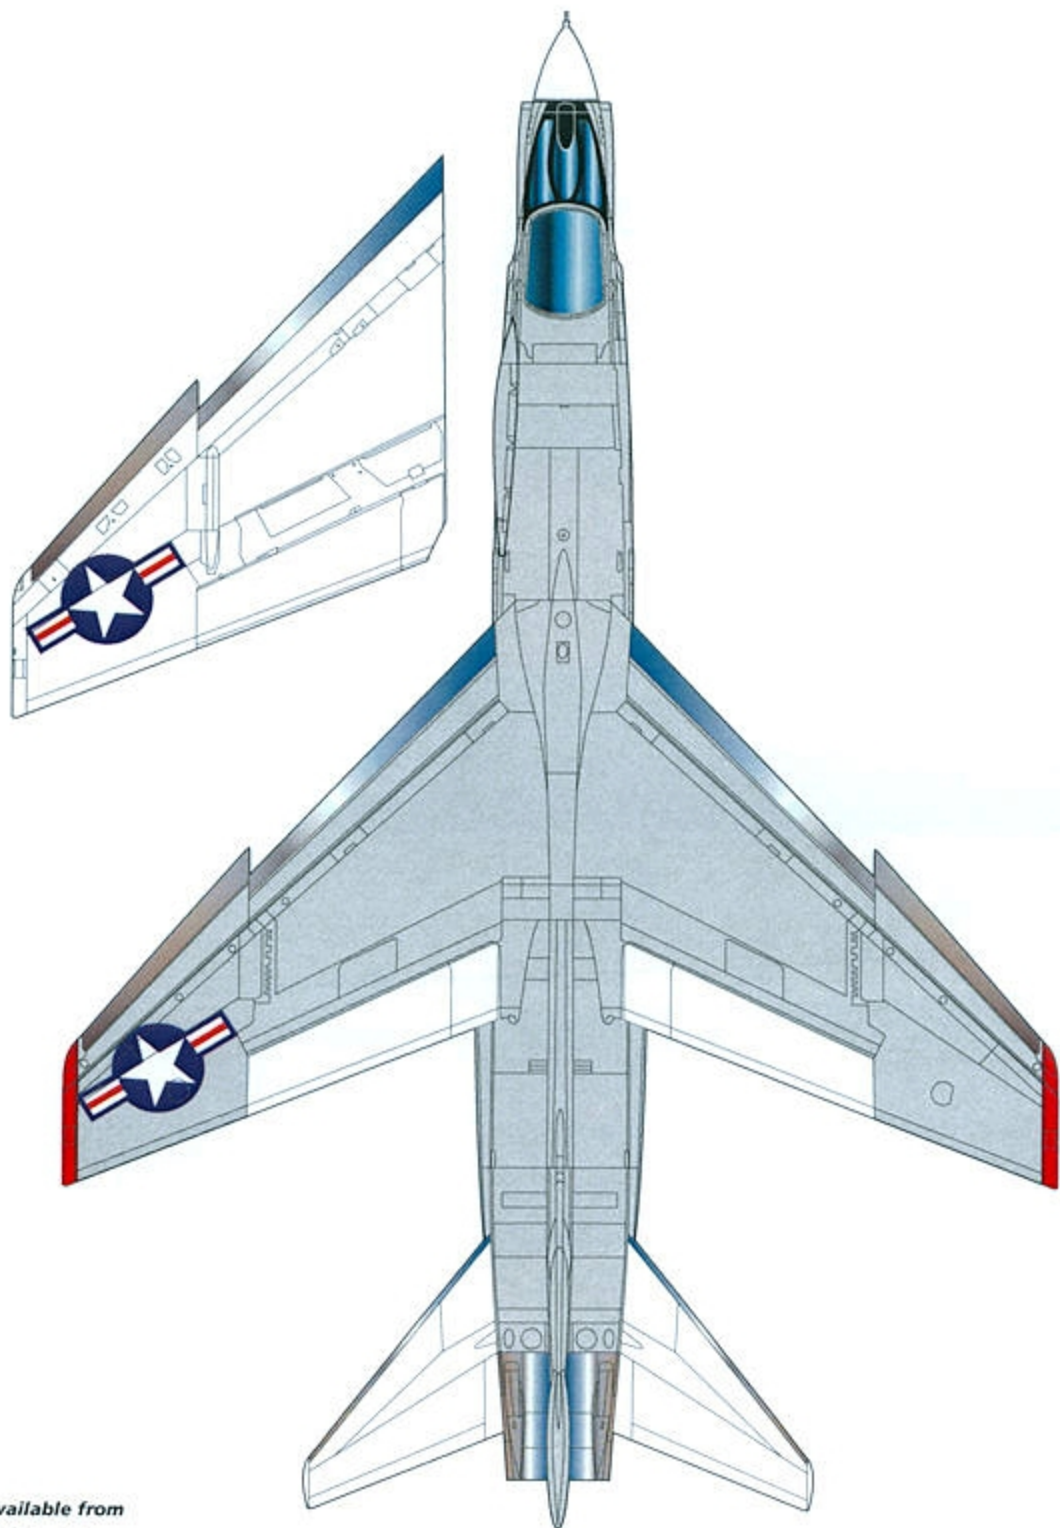

## Crusader Part 2

F-8E, VMF(AW)312

F-8C, VF-111

Recommended kit:  
1/48 Hasegawa F-8 with  
Cutting Edge conversion

**Cutting  
Edge**

MODELWORKS [www.meteorprod.com](http://www.meteorprod.com)

P.O. Box 3956  
Merrifield, VA 22116  
USA

**F-8E**

VMF(AW)312 Checkerboards  
Da Nang, RVN, 1966

**F-8C**

VF-111 Sundowners  
USS Intrepid  
19 Sep 68, LT Anthony Nargi  
MiG-21 kill

...available from

**Meteor**  
  
**Productions**<sup>inc.</sup>