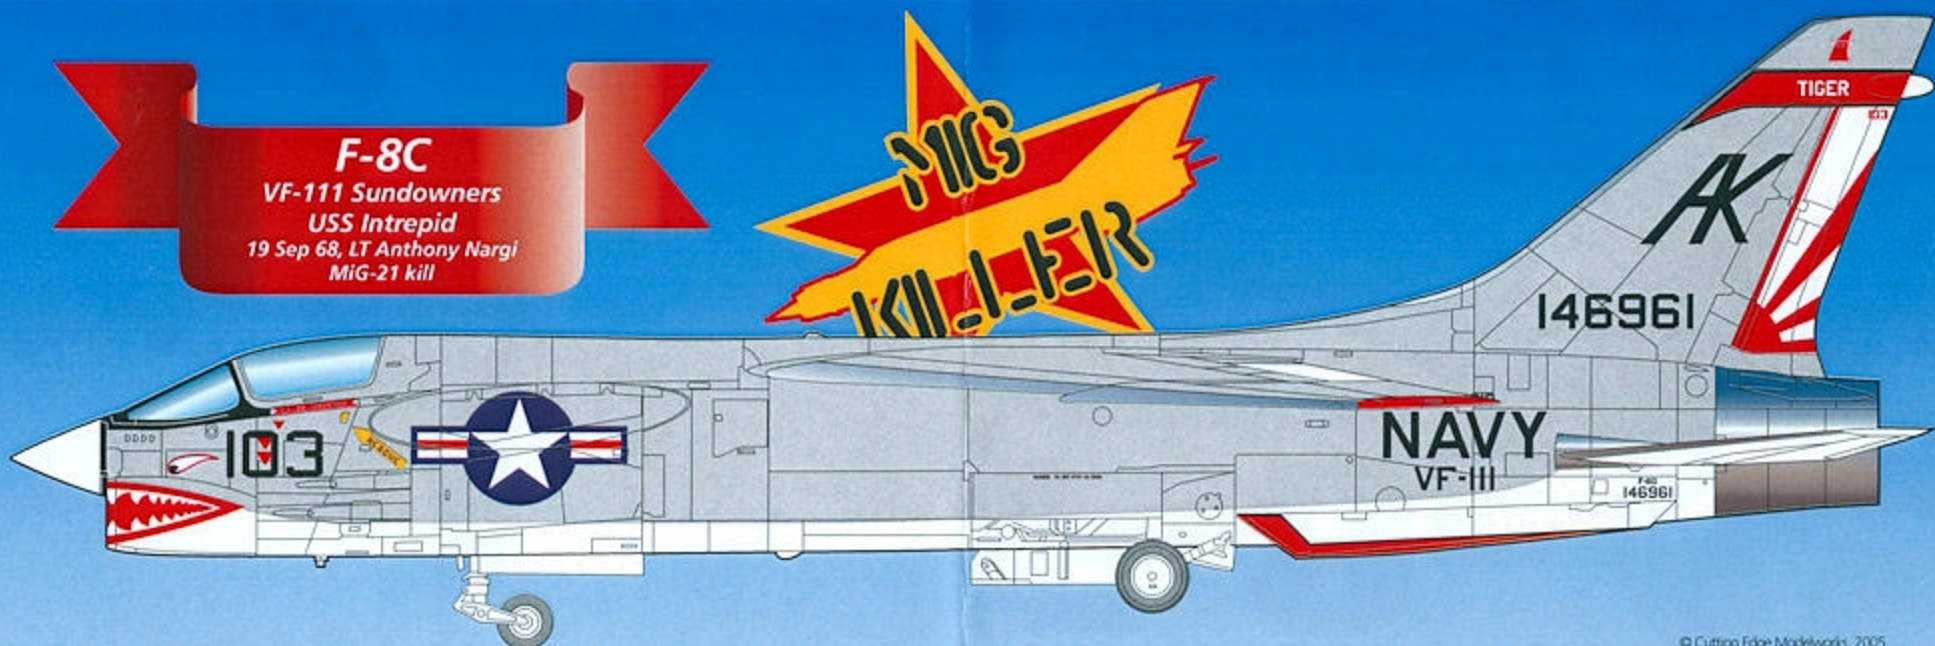

## Crusader Part 2

F-8E, VMF(AW)312

F-8C, VF-111

Recommended kit:  
1/48 Hasegawa F-8 with  
Cutting Edge conversion

**Cutting  
Edge**

MODELWORKS [www.meteorprod.com](http://www.meteorprod.com)

P.O. Box 3956  
Merrifield, VA 22116  
USA

**F-8E**

VMF(AW)312 Checkerboards  
Da Nang, RVN, 1966

**F-8C**

VF-111 Sundowners  
USS Intrepid  
19 Sep 68, LT Anthony Nargi  
MiG-21 kill

...available from

**Meteor**  
  
**Productions**<sup>inc.</sup>