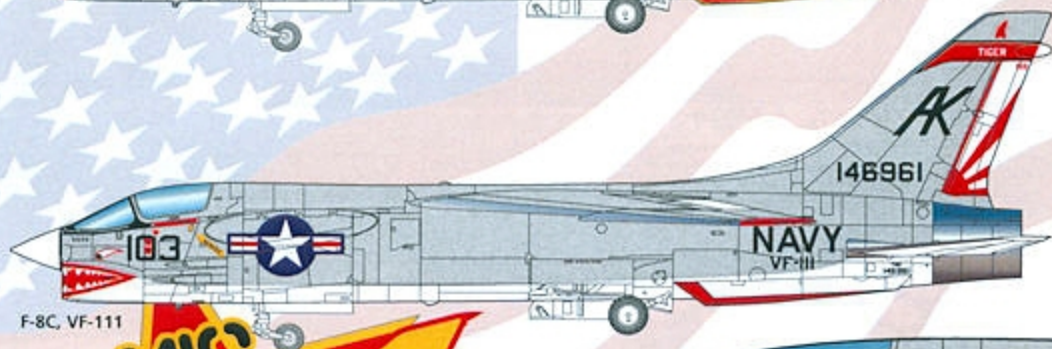

## Crusader Part 2

F-8E, VMF(AW)312

F-8C, VF-111

Recommended kit:  
1/48 Hasegawa F-8 with  
Cutting Edge conversion

**Cutting  
Edge**

MODELWORKS [www.meteorprod.com](http://www.meteorprod.com)

P.O. Box 3956  
Merrifield, VA 22116  
USA