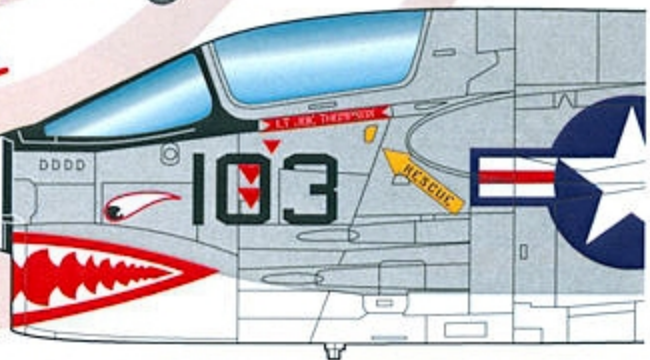

## Crusader Part 2

F-8E, VMF(AW)312

F-8C, VF-111

Recommended kit:  
1/48 Hasegawa F-8 with  
Cutting Edge conversion

**Cutting  
Edge**

MODELWORKS [www.meteorprod.com](http://www.meteorprod.com)

P.O. Box 3956  
Merrifield, VA 22116  
USA