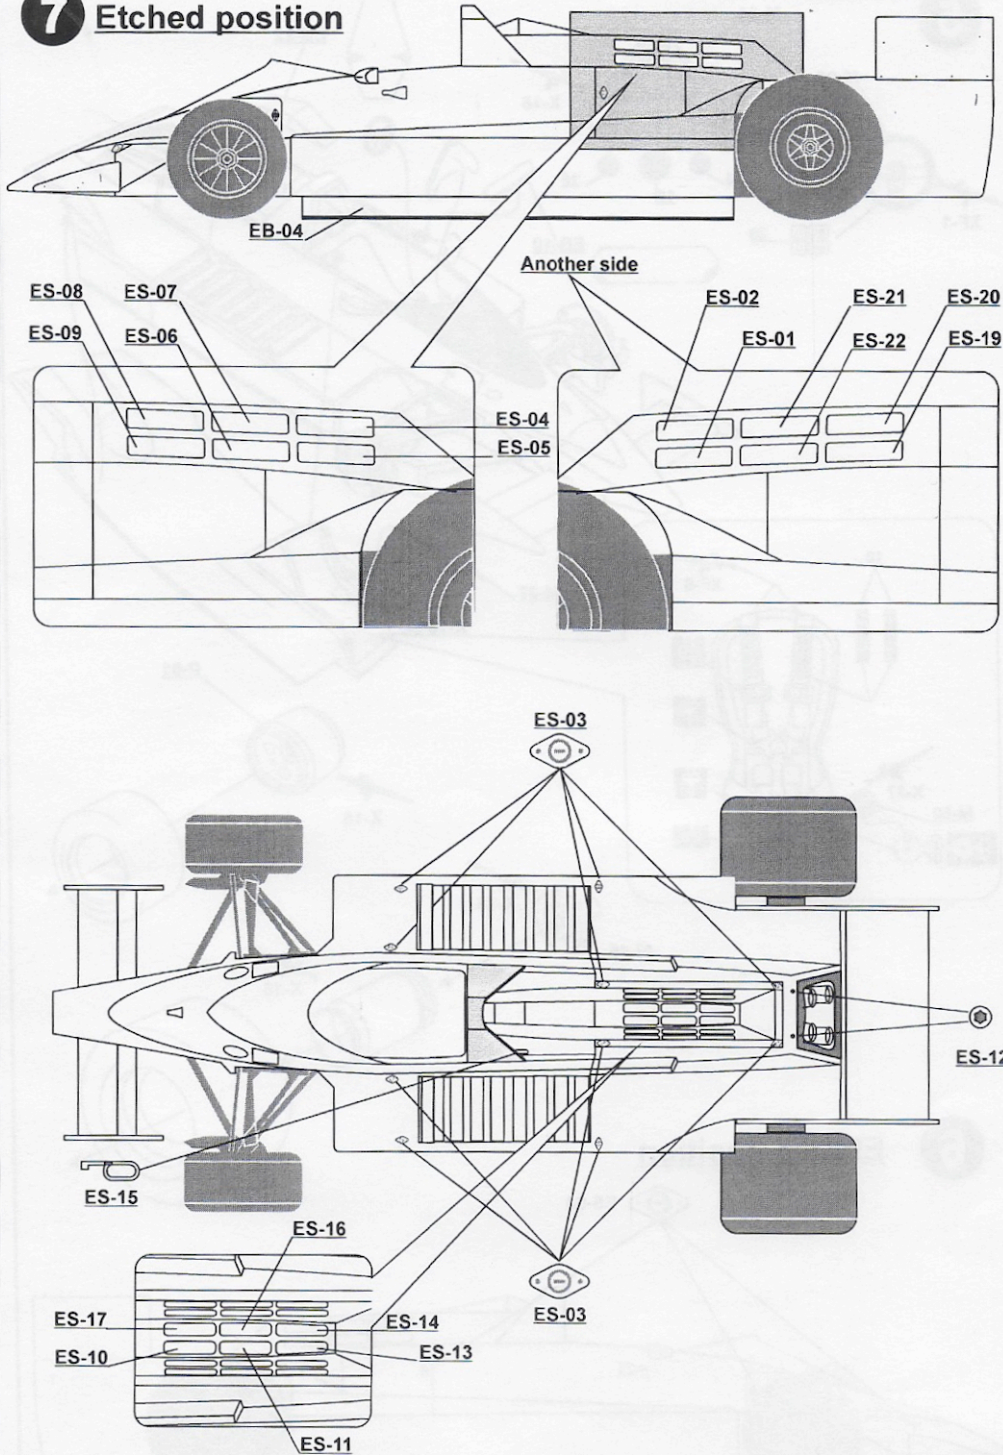

Etched position

- EB-11
- EB-12
- EB-13
- EB-14
- EB-17
- EB-16
- EB-15
- EB-18

Spoiler
EB-10 to 17 x 2 pieces

4

EB-20

BLUE

M-41

M-42

M-01

X-11

M-34

WIRE

X-18

M-06

WIRE

X-18

M-30

X-18

M-15

M-26

X-18

M-12

X-18

X-11

7 Etched position

Decal placement

Photo-etched

"Sand steel photo etched parts fixed on the plate before assembly"