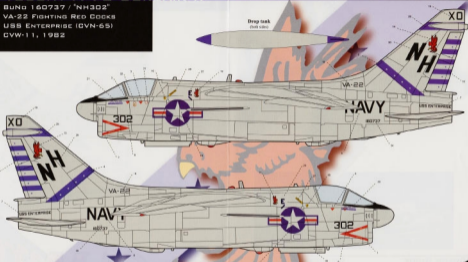

1/32
SCALE

VOUGHT A-7E CORSAIR II

BuNo 160737 / "NH302"
VA-22 FIGHTING RED COCKS
USS ENTERPRISE (CVN-65)
CVW-11, 1982

COLOR GUIDE

FLY-GEZE GRAY (FS 36460)
All surfaces

FLY-BLACK (FS 36370)
Anti-glare panel

P32-005

CAMPRO
SERIES
CUSTOM MODEL KIT MANUFACTURER