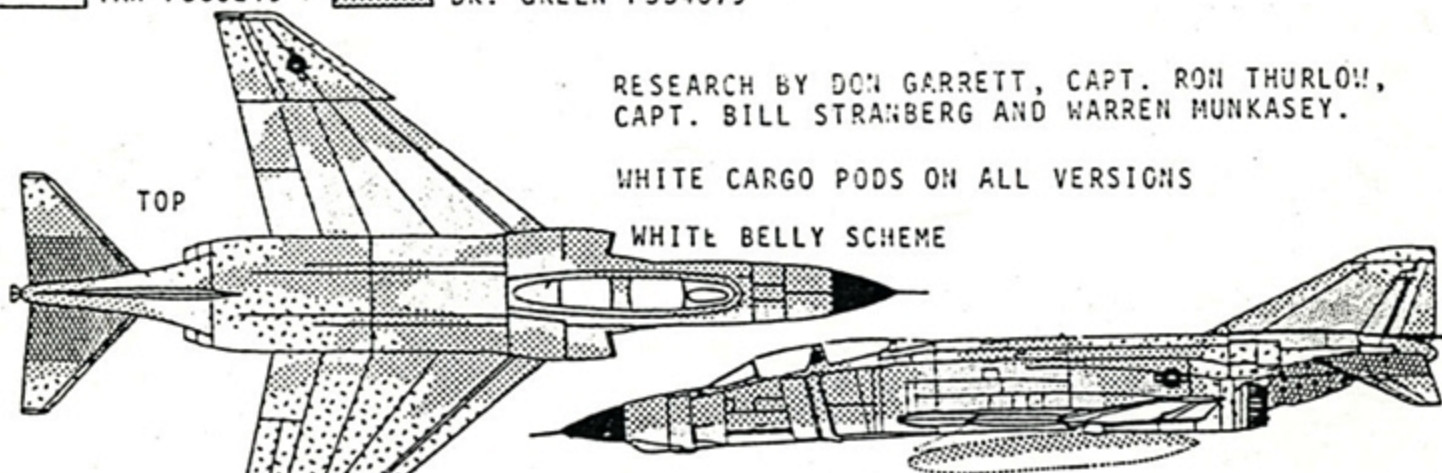

F-4G 69-0239 "WILD WEASLE"
 35th T.F.W./562nd T.F.S. WING COMMANDERS AIRCRAFT
 GEORGE A.F. BASE, CALIF. MAY 1980
 COL. JAMES D. TERRY

PAINT RED TAIL TIP

PORT FRONT COL. DUKE TERRY
 PORT REAR CAPT. KEN FULLER
 STARBOARD REAR CC ALC ESPERANZA
 35th T.F.W. BADGE BOTH SIDES

COL REX FISCHER FRONT BOTH SIDES
 CAPT MARTY SIMM BACK BOTH SIDES

CARGO POD BOTH SIDES

F-4D/G PHANTOM, USAF

CAMOUFLAGE VIEWS ARE SHOWN ONLY FOR PAINTING PURPOSE
THEY ARE NOT NECESSARILY THE F-4 VERSION ON THIS SHEET.

RESEARCH BY DON GARRETT, CAPT. RON THURLOW,
CAPT. BILL STRANBERG AND WARREN MUNKASEY.

WHITE CARGO PODS ON ALL VERSIONS

WHITE BELLY SCHEME

THIS IS AN AVERAGE REPRESENTATIVE OF MARKINGS
TO BE FOUND ON THESE AIRCRAFTS. SHOULD YOU WISH TO
FINISH YOUR MODEL WITH ALL OF THE FACTORY STENCILING
AND INCLUDING ACCESS DOOR MARKINGS YOU MUST BUY
48-76 WHITE STENCILING 48-67 BLACK STENCILING