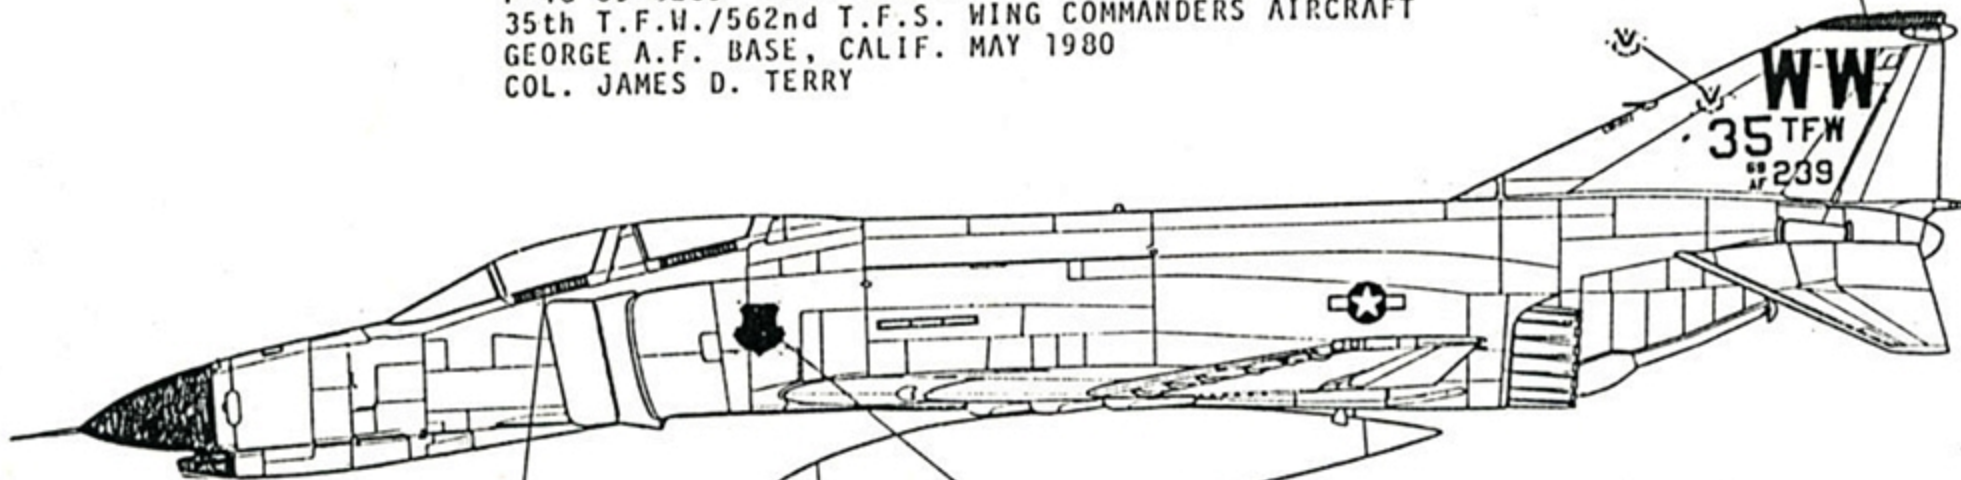

F-4G 69-0239 "WILD WEASLE"
 35th T.F.W./562nd T.F.S. WING COMMANDERS AIRCRAFT
 GEORGE A.F. BASE, CALIF. MAY 1980
 COL. JAMES D. TERRY

PAINT RED TAIL TIP

PORT FRONT COL. DUKE TERRY
 PORT REAR CAPT. KEN FULLER
 STARBOARD REAR CC ALC ESPERANZA
 35th T.F.W. BADGE BOTH SIDES

STARBOARD POD IS DECORATED WITH TAC BADGE AND 35th T.F.W. BADGE

PORT SIDE
 306 TFS
 307 TFS
 308 TFS
 309 TFS

F-4D 65-731
 31st T.F.W. HOMESTEAD A.F.B. FLA.
 MAY 1980 COL. REX FISCHER

STARBOARD SIDE
 31 TFW

COL REX FISCHER FRONT BOTH SIDES
 CAPT MARTY SIMM BACK BOTH SIDES

CARGO POD BOTH SIDES

F-4D/G PHANTOM, USAF

CAMOUFLAGE VIEWS ARE SHOWN ONLY FOR PAINTING PURPOSE
THEY ARE NOT NECESSARILY THE F-4 VERSION ON THIS SHEET.