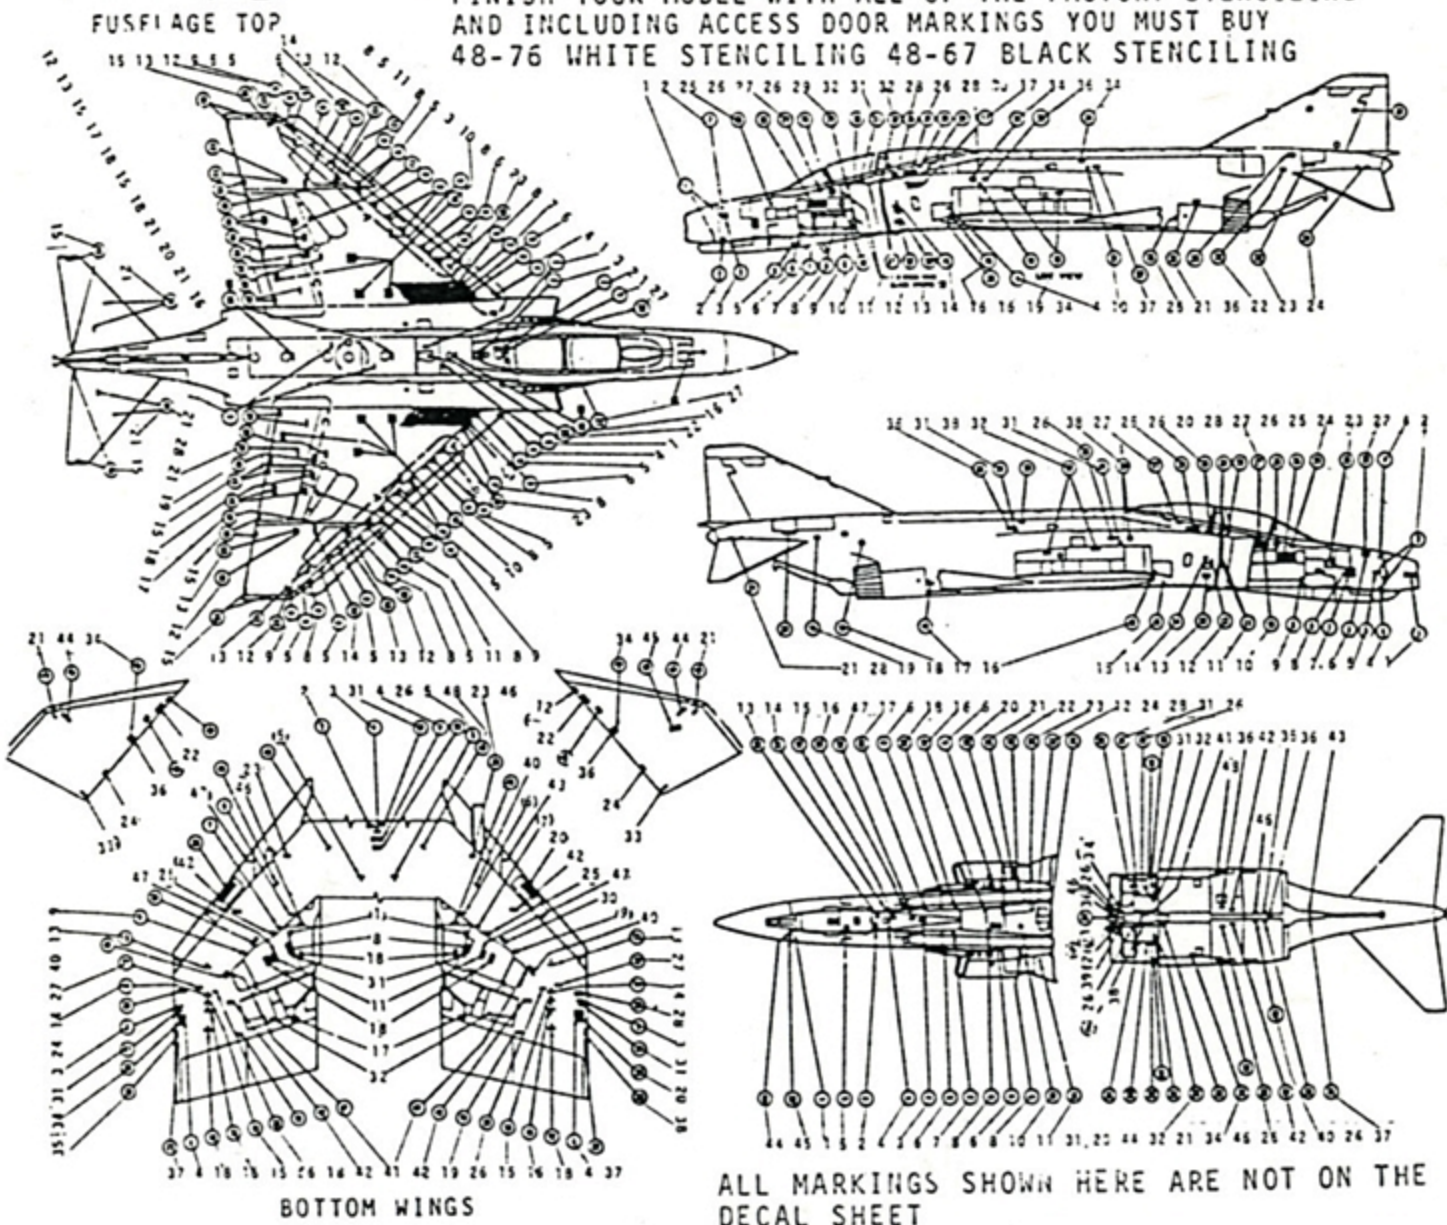

F-4G 69-0239 "WILD WEASLE"
 35th T.F.W./562nd T.F.S. WING COMMANDERS AIRCRAFT
 GEORGE A.F. BASE, CALIF. MAY 1980
 COL. JAMES D. TERRY

PAINT RED TAIL TIP

PORT FRONT COL. DUKE TERRY
 PORT REAR CAPT. KEN FULLER
 STARBOARD REAR CC ALC ESPERANZA
 35th T.F.W. BADGE BOTH SIDES

STARBOARD POD IS DECORATED WITH TAC BADGE AND 35th T.F.W. BADGE

PORT SIDE
 306 TFS
 307 TFS
 308 TFS
 309 TFS

F-4D 65-731
 31st T.F.W. HOMESTEAD A.F.B. FLA.
 MAY 1980 COL. REX FISCHER

STARBOARD SIDE
 31 TFW

COL REX FISCHER FRONT BOTH SIDES
 CAPT MARTY SIMM BACK BOTH SIDES

CARGO POD BOTH SIDES

F-4D/G PHANTOM, USAF

CAMOUFLAGE VIEWS ARE SHOWN ONLY FOR PAINTING PURPOSE
THEY ARE NOT NECESSARILY THE F-4 VERSION ON THIS SHEET.

RESEARCH BY DON GARRETT, CAPT. RON THURLOW,
CAPT. BILL STRANBERG AND WARREN MUNKASEY.

WHITE CARGO PODS ON ALL VERSIONS

WHITE BELLY SCHEME

THIS IS AN AVERAGE REPRESENTATIVE OF MARKINGS
TO BE FOUND ON THESE AIRCRAFTS. SHOULD YOU WISH TO
FINISH YOUR MODEL WITH ALL OF THE FACTORY STENCILING
AND INCLUDING ACCESS DOOR MARKINGS YOU MUST BUY
48-76 WHITE STENCILING 48-67 BLACK STENCILING