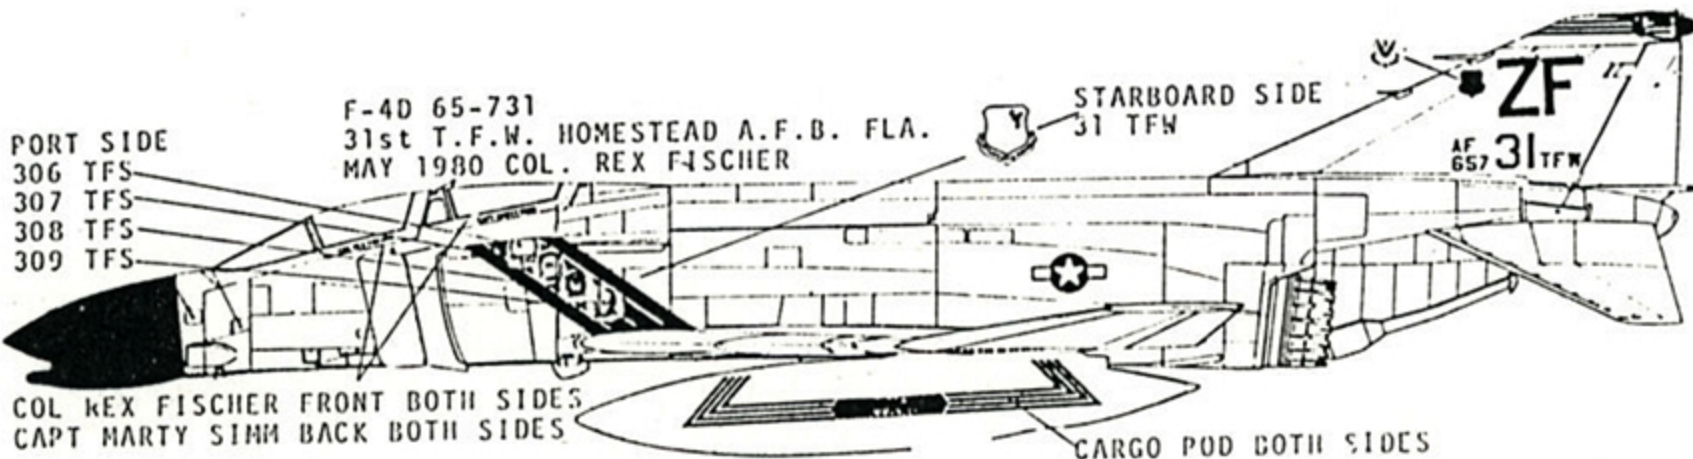

F-4G 69-0239 "WILD WEASLE"
 35th T.F.W./562nd T.F.S. WING COMMANDERS AIRCRAFT
 GEORGE A.F. BASE, CALIF. MAY 1980
 COL. JAMES D. TERRY

PAINT RED TAIL TIP

PORT FRONT COL. DUKE TERRY
 PORT REAR CAPT. KEN FULLER
 STARBOARD REAR CC ALC ESPERANZA
 35th T.F.W. BADGE BOTH SIDES

STARBOARD POD IS DECORATED WITH TAC BADGE AND 35th T.F.W. BADGE

PORT SIDE
 306 TFS
 307 TFS
 308 TFS
 309 TFS

F-4D 65-731
 31st T.F.W. HOMESTEAD A.F.B. FLA.
 MAY 1980 COL. REX FISCHER

STARBOARD SIDE
 31 TFW

COL REX FISCHER FRONT BOTH SIDES
 CAPT MARTY SIMM BACK BOTH SIDES

CARGO POD BOTH SIDES

F-4D/G PHANTOM, USAF

CAMOUFLAGE VIEWS ARE SHOWN ONLY FOR PAINTING PURPOSE
THEY ARE NOT NECESSARILY THE F-4 VERSION ON THIS SHEET.