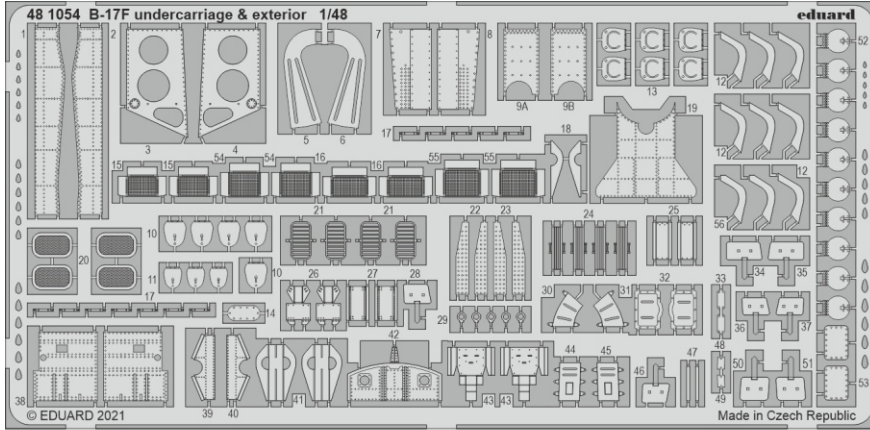

I30 I31

2 1

step 1

10

9

90°

9

10

I11 / I12

11

4

A1

11

3

Related products: 48 1054 B-17F undercarriage & exterior 1/48

Related products: 48 1052 B-17F engines 1/48