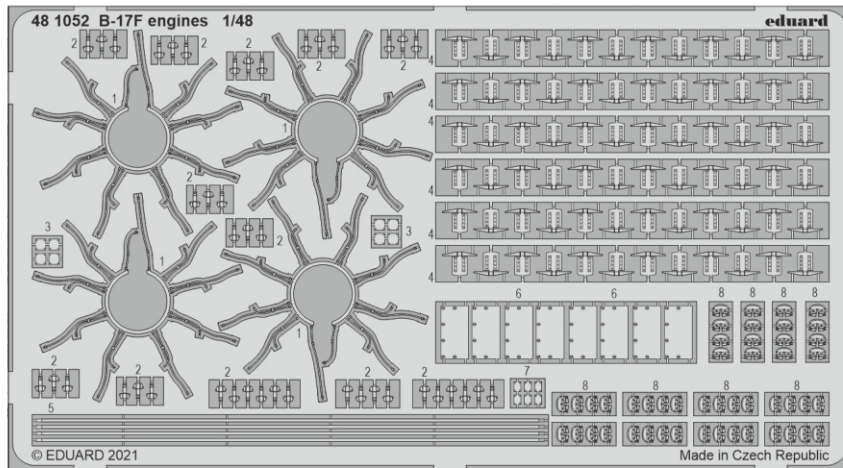

I30 I31

2 1

step 1

10

9

90°

9

10

I11 / I12

11

4

A1

11

3

Related products: 48 1054 B-17F undercarriage & exterior 1/48

Related products: 48 1052 B-17F engines 1/48