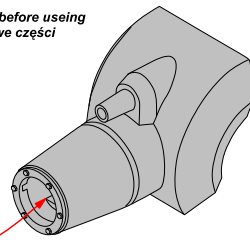

Scour metal parts before using
(Odfuścić metalowe części
przed użyciem)