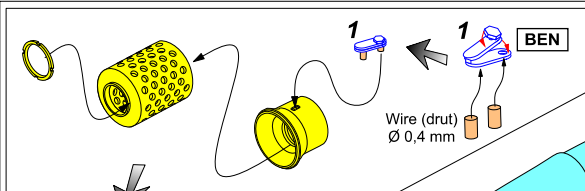

150mm Barrel for German E-100 Heavy Tank Krupp Turret

Lufa kalibru 150mm do niemieckiego ciężgu E-100 z wieżą Krupp
1/35 scale update fit to Trumpeter model

ABER®

WWW.ABER.NET.PL

35 L-261

Made in Poland © 2019