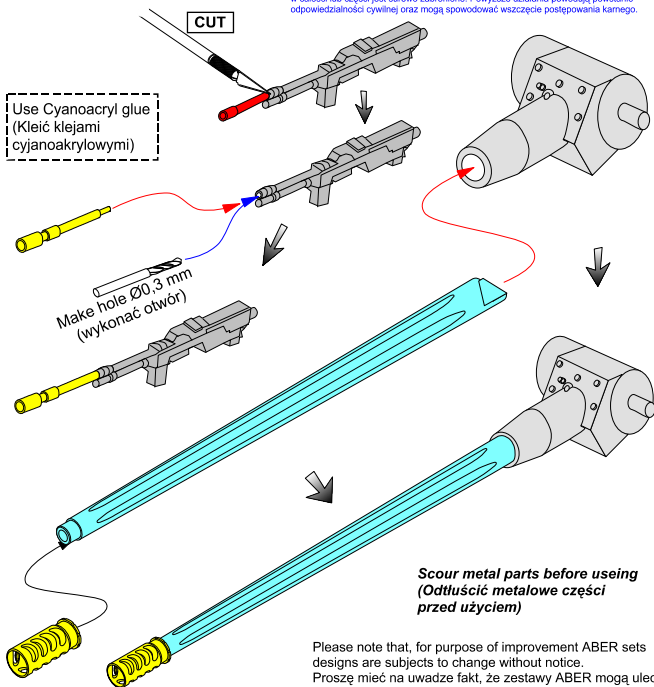

WARNING

OSTRZEŻENIE