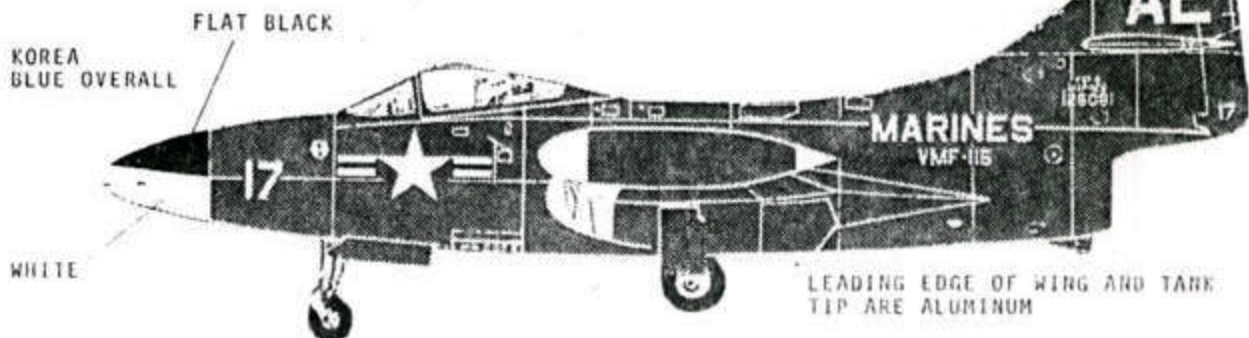

VMF-115
MARCH 1953 KOREA
GLOSSY SEA BLUE OVERALL