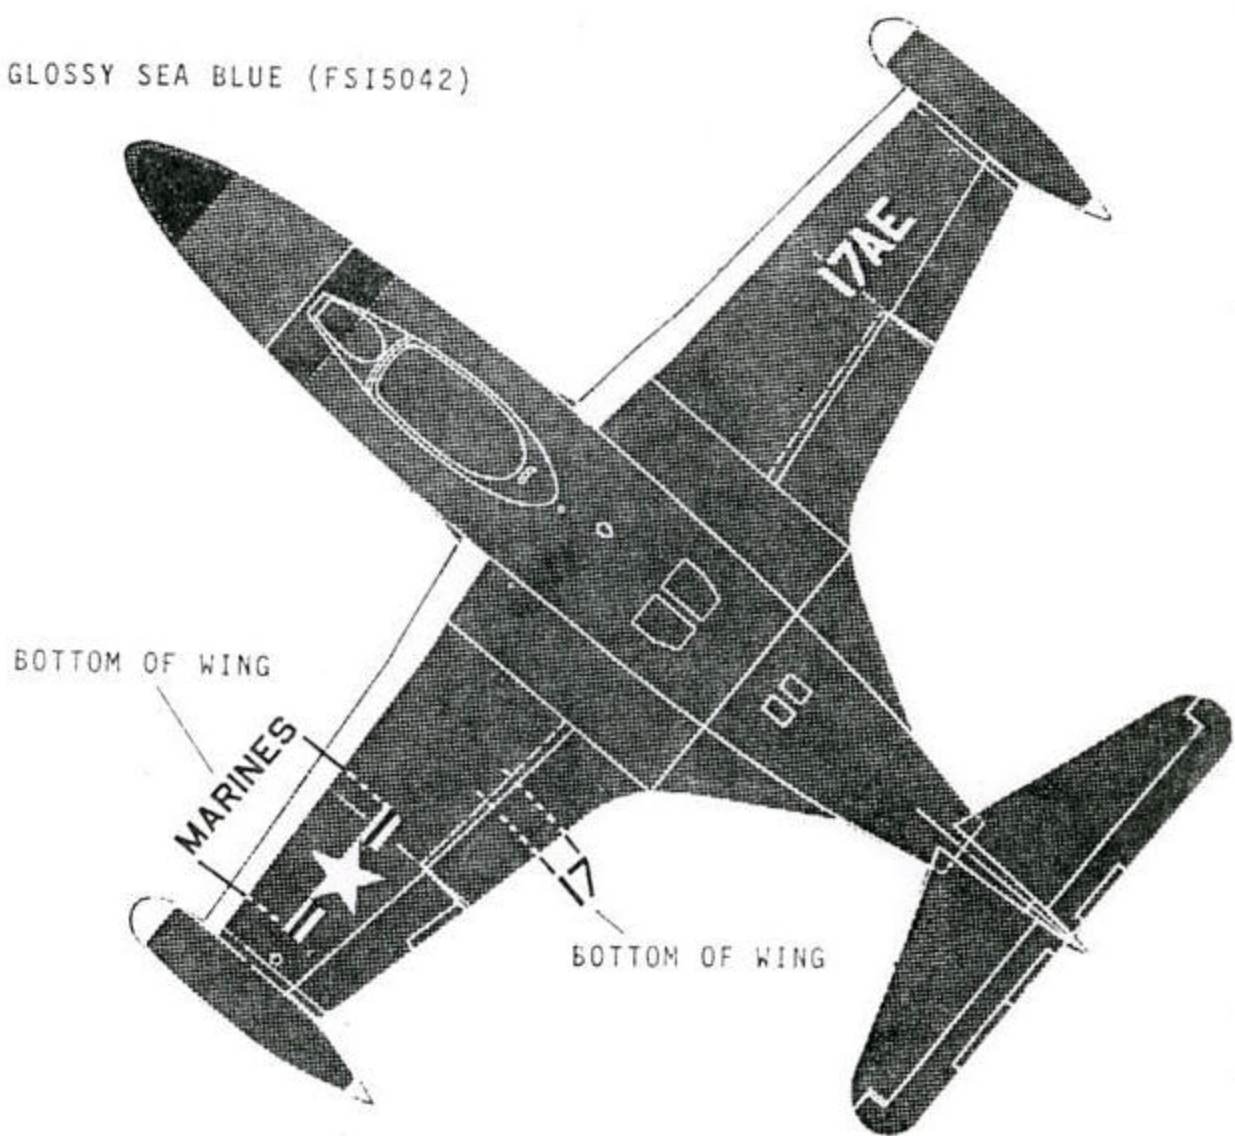

SuperScale Decal No.48-60
F9F-2 Panthers VF-91, VF-123, VMF-115, VMF-223

GLOSSY SEA BLUE (FSI5042)

COCK PIT INTERIOR ABOVE THE CONSOLES AND INSTRUMENT PANEL
IS NON SPECULAR BLACK(FS37038) AND NON SPECULAR INTERIOR
GREEN BELOW(FS34151)

VF-91
U.S.S. PHILIPINE SEA,
KOREAN WAR
GLOSSY SEA BLUE OVERALL

VMF-223
GLOSSY SEA BLUE OVERALL

VF-123
GLOSSY SEA BLUE OVERALL