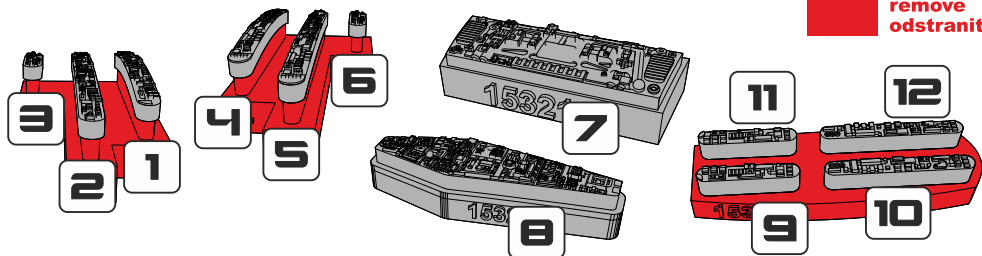

1/1000

15321-1/1000

Intrepid class - Sensors array

Resin detail set for "Polar Lights"

GREEN STRAWBERRY
MOST REALISTIC SCI-FI MODELS

This set contain detail parts for upgrading scale plastic models.

When upgrading the model some cutting or corrections may be necessary for parts to fit accurately.