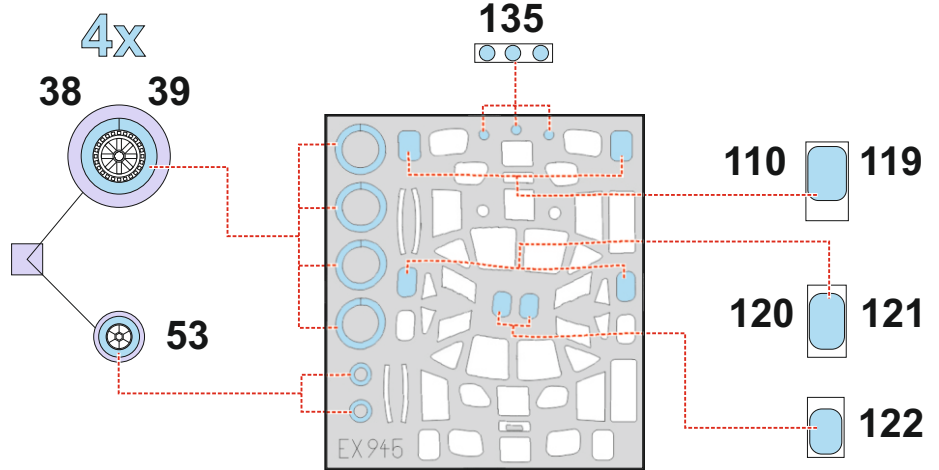

PV-1 TFace

LIQUID MASK

104

OUTSIDE

105

103

INSIDE

119
110

137 138

106

120
121