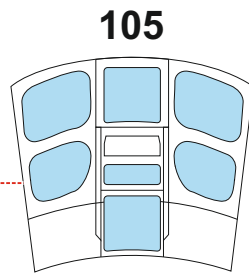

PV-1 TFace

LIQUID MASK

104

OUTSIDE

105

103

INSIDE

119
110