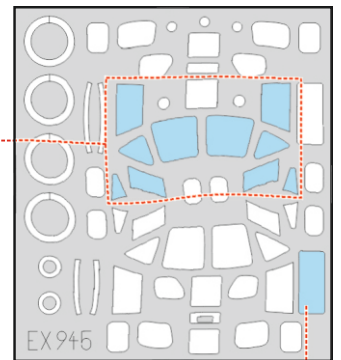

PV-1 TFace

LIQUID MASK

104

OUTSIDE

105

103

INSIDE

119
110

137 138

106

120
121