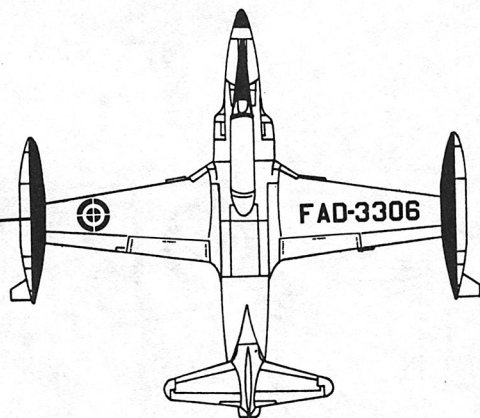

TOP

RESEARCH BY
NICK WATERS III