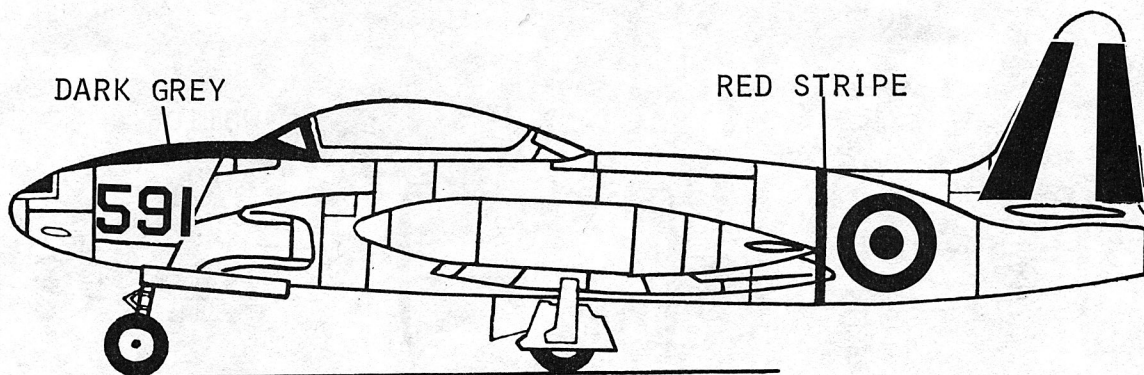

48-184

DARK GREY

RED STRIPE

FAD
3306

DOMINICAN AIR FORCE, 1969; AIRCRAFT IS OVERALL BARE METAL.

BLACK

RED STRIPE

206

PAINT RED

URUGUYAN AIR FORCE, 2 GRUPO DE CAZA, 1968; AIRCRAFT IS OVERALL DARK GREY FSC#36231

DARK GREY

RED STRIPE

591

PERUVIAN AIR FORCE; AIRCRAFT IS OVERALL BARE METAL.

URUGUYAN

BOTTOM

BLACK

TOP

PERU

TOP

BLACK

BOTTOM

DOMINICAN

BOTTOM