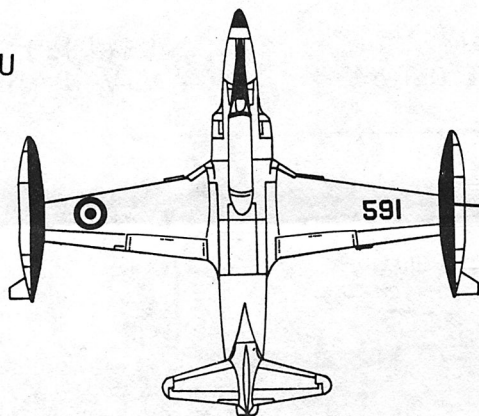

48-184

DARK GREY

RED STRIPE

FAD
3306

DOMINICAN AIR FORCE, 1969; AIRCRAFT IS OVERALL BARE METAL.

BLACK

RED STRIPE

206

PAINT RED

URUGUYAN AIR FORCE, 2 GRUPO DE CAZA, 1968; AIRCRAFT IS OVERALL DARK GREY FSC#36231

DARK GREY

RED STRIPE

591

PERUVIAN AIR FORCE; AIRCRAFT IS OVERALL BARE METAL.

URUGUYAN

BOTTOM

BLACK

TOP

PERU

TOP

BLACK

BOTTOM

DOMINICAN

BOTTOM