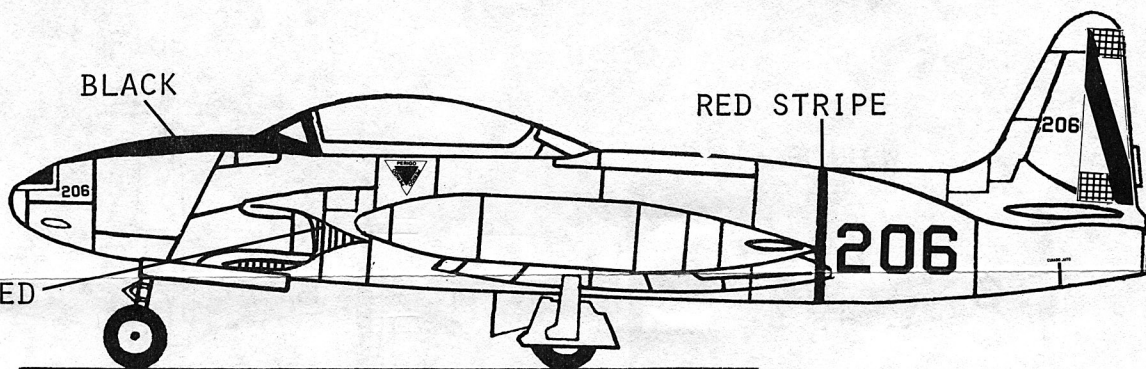

48-184

DARK GREY

RED STRIPE

FAD
3306

DOMINICAN AIR FORCE, 1969; AIRCRAFT IS OVERALL BARE METAL.

BLACK

RED STRIPE

206

PAINT RED

URUGUYAN AIR FORCE, 2 GRUPO DE CAZA, 1968; AIRCRAFT IS OVERALL DARK GREY FSC#36231

DARK GREY

RED STRIPE

591

PERUVIAN AIR FORCE; AIRCRAFT IS OVERALL BARE METAL.

URUGUYAN

BOTTOM

BLACK

TOP

PERU

TOP

BLACK

BOTTOM

DOMINICAN

BOTTOM