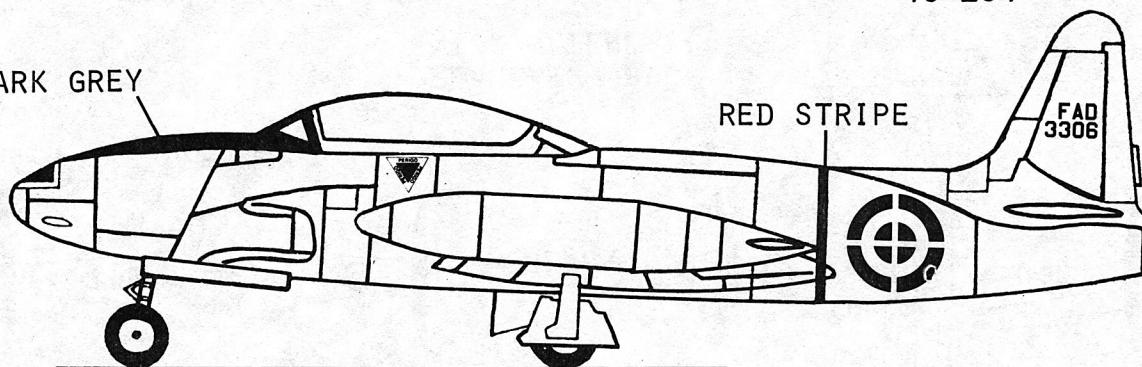

48-184

DARK GREY

RED STRIPE

FAD
3306

DOMINICAN AIR FORCE, 1969; AIRCRAFT IS OVERALL BARE METAL.

BLACK

RED STRIPE

206

PAINT RED

URUGUYAN AIR FORCE, 2 GRUPO DE CAZA, 1968; AIRCRAFT IS OVERALL DARK GREY FSC#36231

DARK GREY

RED STRIPE

591

PERUVIAN AIR FORCE; AIRCRAFT IS OVERALL BARE METAL.

URUGUYAN

BOTTOM

BLACK

TOP

PERU

TOP

BLACK

BOTTOM

DOMINICAN

BOTTOM