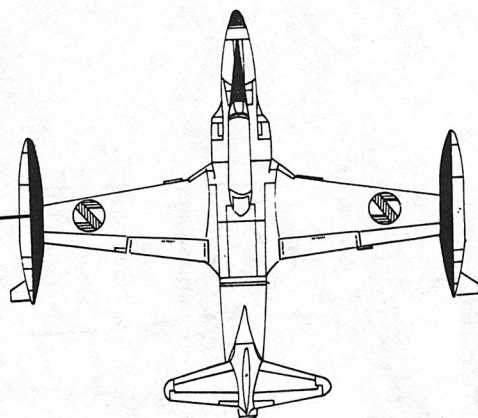

48-184

DARK GREY

RED STRIPE

FAD
3306

DOMINICAN AIR FORCE, 1969; AIRCRAFT IS OVERALL BARE METAL.

BLACK

RED STRIPE

206

PAINT RED

URUGUYAN AIR FORCE, 2 GRUPO DE CAZA, 1968; AIRCRAFT IS OVERALL DARK GREY FSC#36231

DARK GREY

RED STRIPE

591

PERUVIAN AIR FORCE; AIRCRAFT IS OVERALL BARE METAL.

URUGUYAN

BOTTOM

BLACK

TOP

PERU

TOP

BLACK

BOTTOM

DOMINICAN

BOTTOM