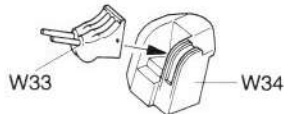

1 25mm 3連装機銃煙避盾付
Triple 25mm MG w/Anti-Smite Shield

2 12.7cm連装高角砲
Twin 12.7cm AA Gun

3 12.7cm連装高角砲煙避盾付
12.7cm AA Gun w/Anti-Smite Shield

4 12.7cm連装高角砲波避盾付
12.7cm AA Gun w/Anti-Wave Shield

5 九四式水上偵察機
Type 94 Reconnaissance Seaplane
E7K2 (ALF)