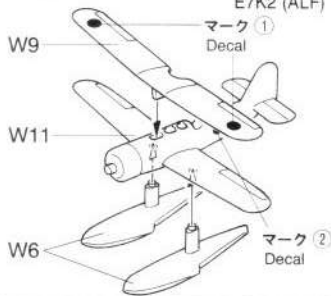

The "W" sprue parts are for use with the 1/700 Waterline Series models. The precisely molded parts are ideal for enhancing details of your Waterline model. *Parts fit varies according to model. Modify if necessary.

1 25mm 3連装機銃煙避盾付
Triple 25mm MG w/Anti-Smite Shield

2 12.7cm連装高角砲
Twin 12.7cm AA Gun

3 12.7cm連装高角砲煙避盾付
12.7cm AA Gun w/Anti-Smite Shield

4 12.7cm連装高角砲波避盾付
12.7cm AA Gun w/Anti-Wave Shield

5 九四式水上偵察機
Type 94 Reconnaissance Seaplane
E7K2 (ALF)