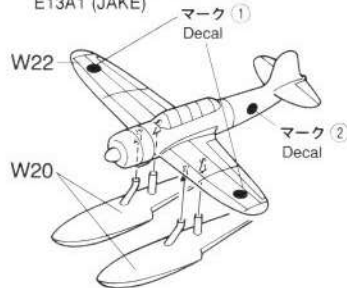

7 零式水上偵察機
Type 0 Reconnaissance Seaplane
E13A1 (JAKE)