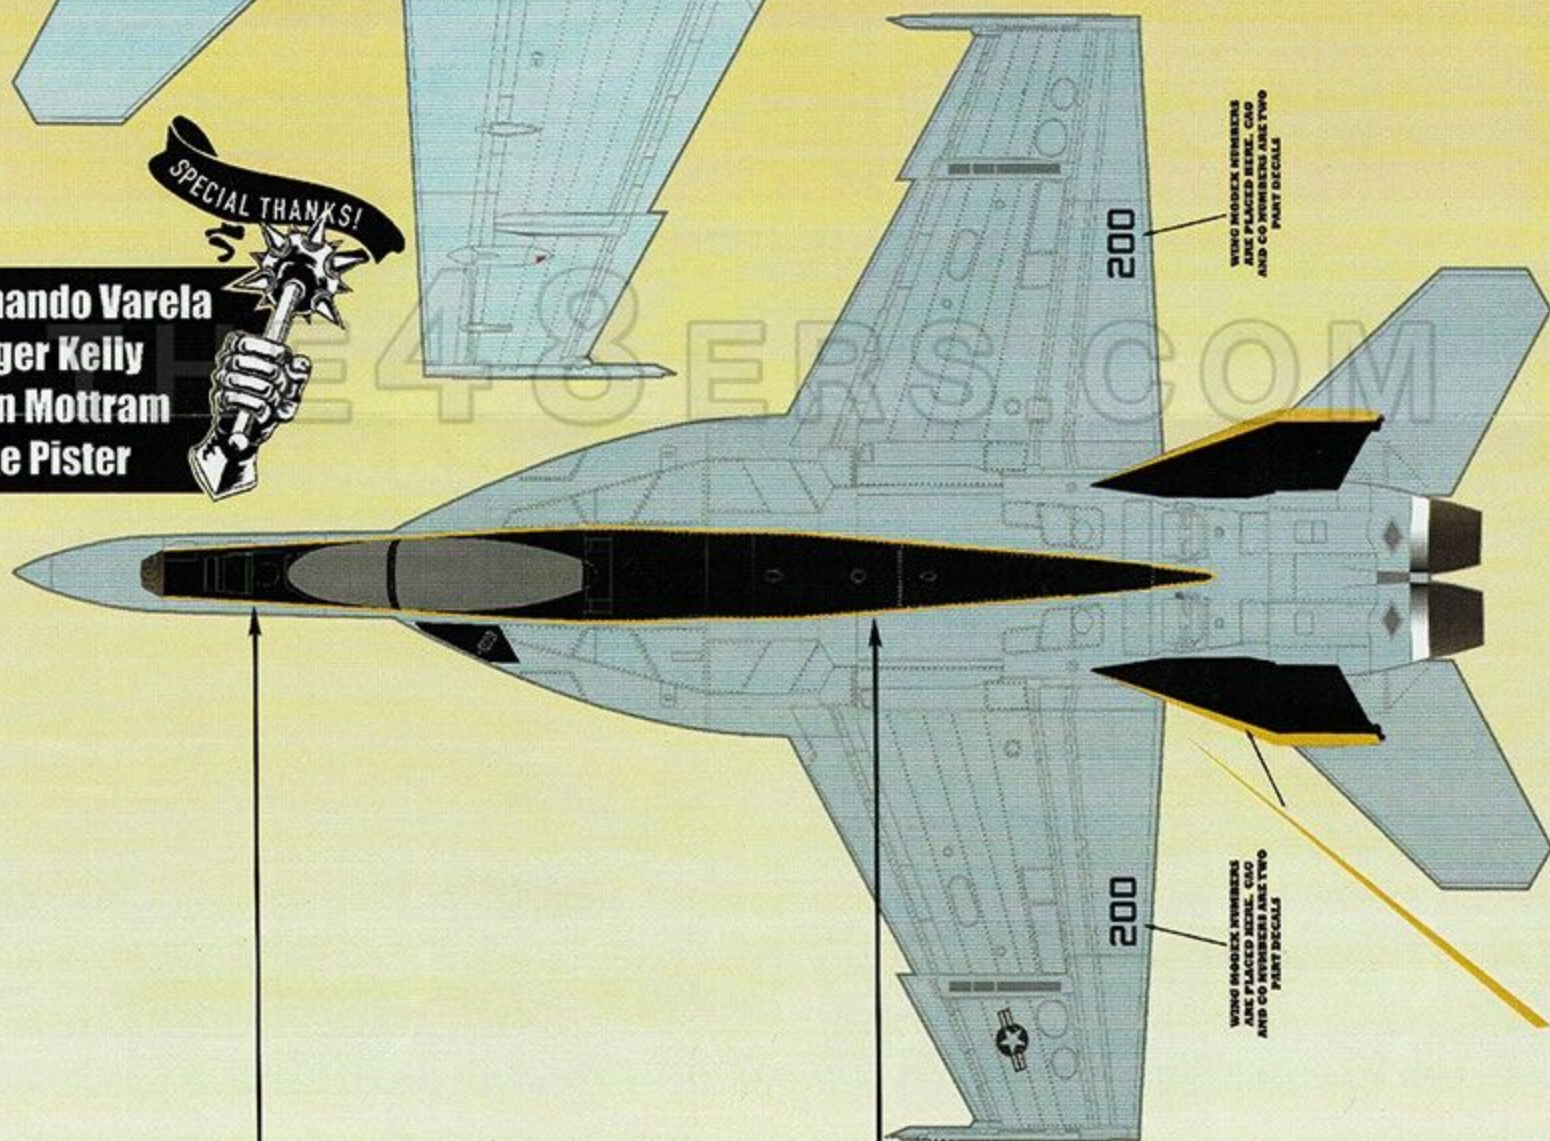

PAINTING GUIDE

 LIGHT GHOST GRAY
FS 36375

 DARK GHOST GRAY
FS 36320

 GLOSS BLACK
FS 17038

**AD2 Fernando Varela
Rodger Kelly
Darren Mottram
Mike Pister**

WING MARKER NUMBERS
ARE PLACED HERE. CAD
AND CO NUMBERS ARE TWO
PART DECALS

200

WING MARKER NUMBERS
ARE PLACED HERE. CAD
AND CO NUMBERS ARE TWO
PART DECALS

200

2004, 2007, 2008 VERSIONS

+

2005, 2006, VERSIONS

THE48ERS.COM

THE48ERS.COM