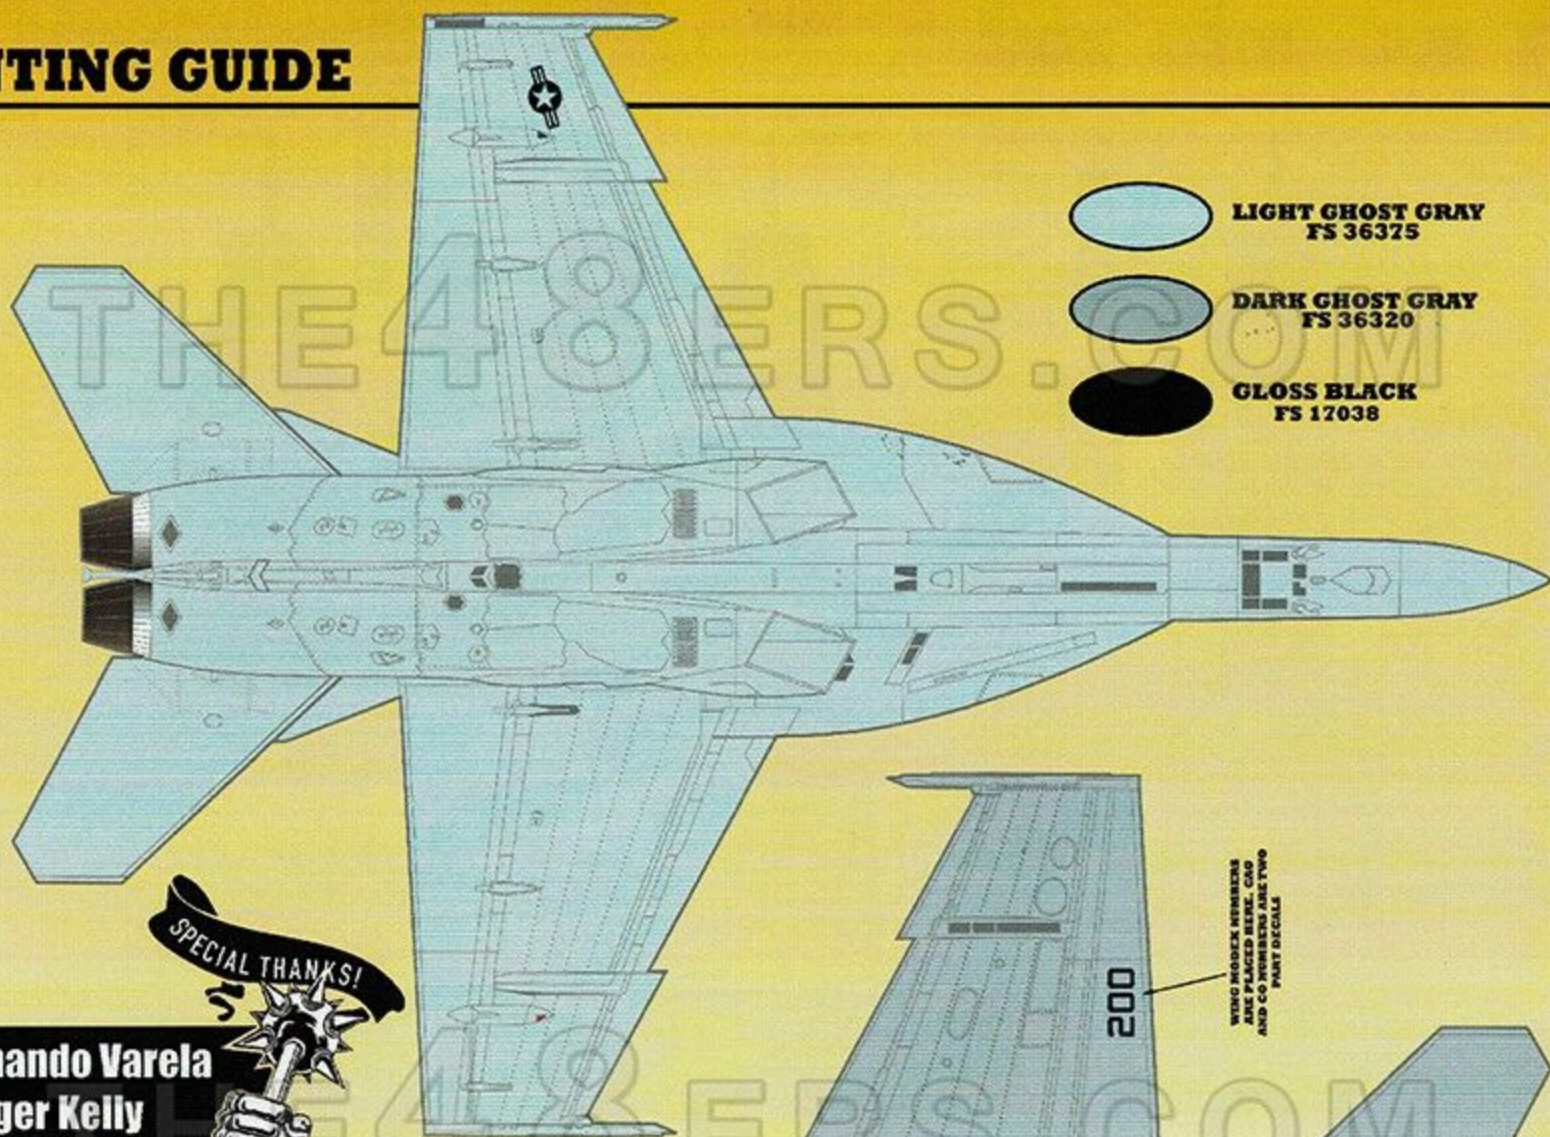

PAINTING GUIDE

 LIGHT GHOST GRAY
FS 36375

 DARK GHOST GRAY
FS 36320

 GLOSS BLACK
FS 17038

**AD2 Fernando Varela
Rodger Kelly
Darren Mottram
Mike Pister**

WING MARKER NUMBERS
ARE PLACED HERE. CAD
AND CO NUMBERS ARE TWO
PART DECALS