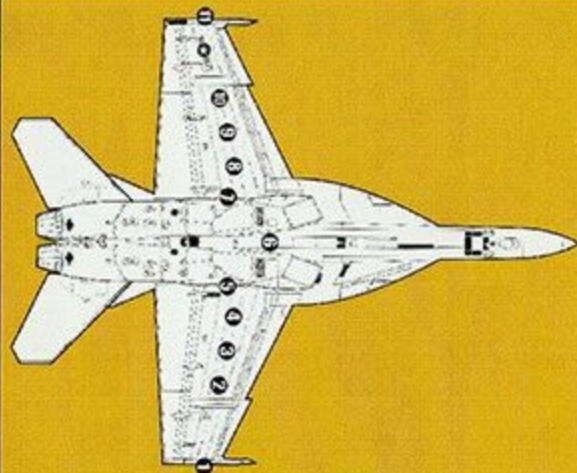

WEAPONS AND STORES

11 10 9 8 7 6 5 4 3 2 1 **NOTES**

AIM-9M/X SIDEWINDER	★												★	
AIM-120C AMRAAM		★		★		★							★	STA. 2/10 REQUIRE LAU-127 RAIL FOR AIM-120s
AIM-7M SPARROW		★											★	STA. 2/10 REQUIRE LAU-115 LAUNCHER FOR AIM-7
ATFLIR AN/ASQ-228													★	
SHARP RANGE POD													★	
CVER				★	★								★	
FPU-11 FUEL TANK				★	★								★	A MAX LOAD OF 4 WING TANKS CAN BE CARRIED AT ONE TIME
A/A42R-1													★	
AGM-84D HARPOON				★									★	
AGM-88 HARM		★	★										★	REQUIRES LAU-118 LAUNCHER
AGM-65 MAVERICK				★									★	REQUIRES LAU-117 LAUNCH RAIL
AGM-154 JSOW				★	★								★	
GBU-12 500 LBL GBU		★	★	★									★	
GBU-10 1000 LBL GBU			★										★	
GBU-16 2000 LBL GBU			★	★									★	
GBU-24 3000 LBL GBU			★	★									★	
GBU-38 1000L		★	★	★									★	
GBU-31 1000L			★	★									★	
MK-82 500 LBL BOMB		★	★	★	★								★	MK-82s CAN BE CARRIED IN PAIRS ON STA. 3, 4, 8, & 9 WHEN COMBINED WITH A CVER
MK-83 500 LBL BOMB			★	★	★								★	MK-83s CAN BE CARRIED IN PAIRS ON STA. 3, 4, 8, & 9 WHEN COMBINED WITH A CVER
MK-84 1000 LBL BOMB			★	★									★	
CBU-90/100 ROCKEYE		★	★	★									★	CBU-90/100s CAN BE CARRIED IN PAIRS ON STA. 3, 4, 8, & 9 WHEN COMBINED WITH A CVER
TACTS RANGE POD		★											★	REQUIRES LAU-127 RAIL