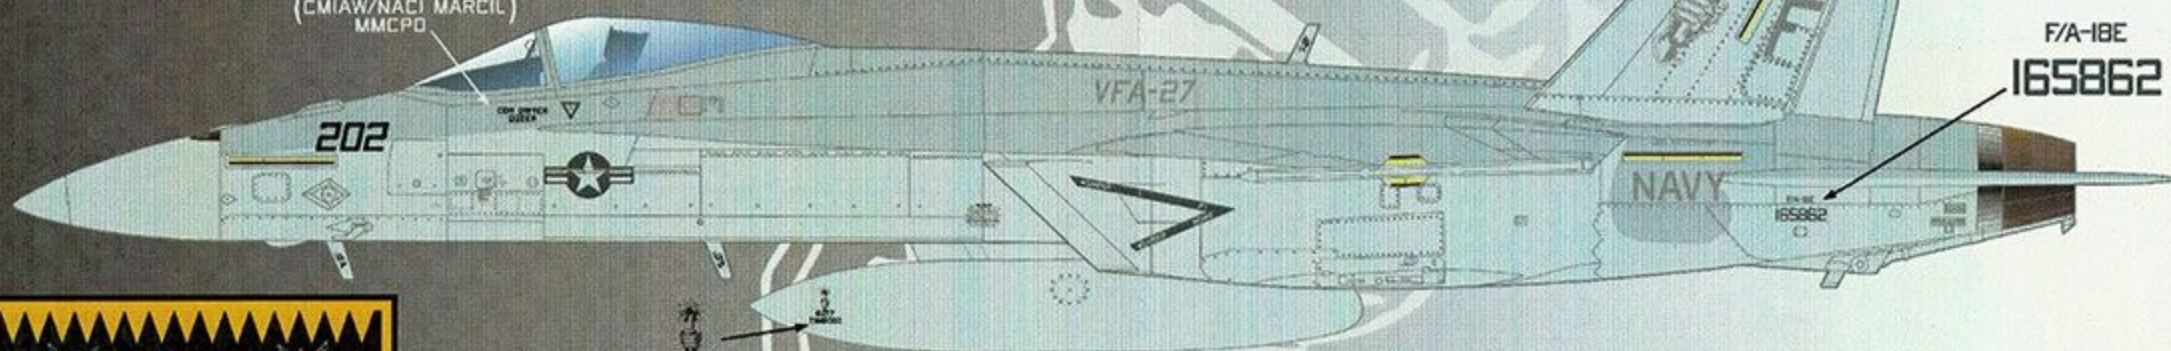

F/A-18E
165862

TNW8383