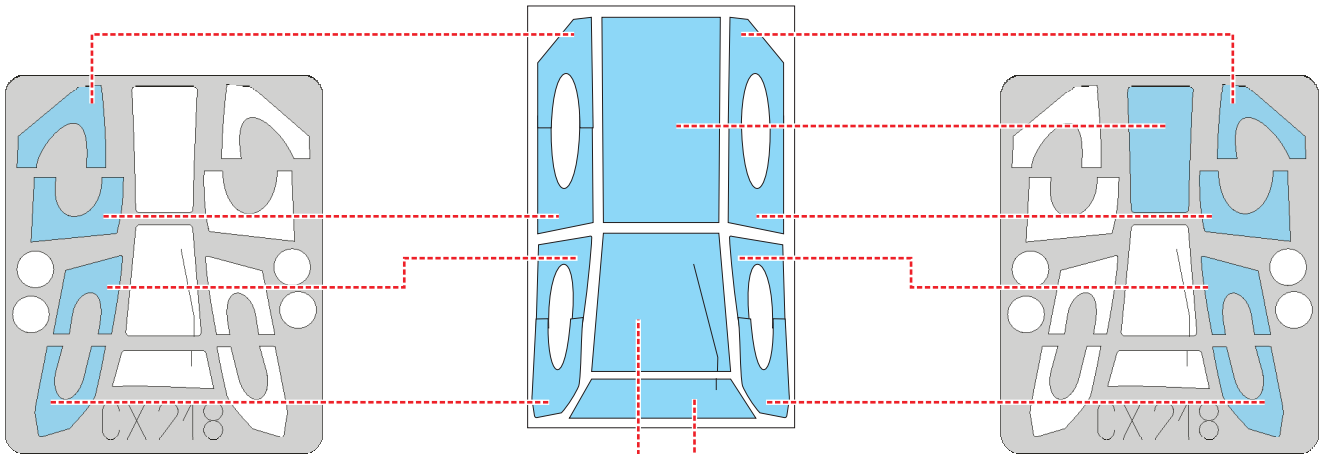

eduard
MASK

CX 218

AH-64D Apache 1/72

The die-cut mask for accurate canopy frame painting of the
Hobby Boss scale 1/72 KIT

D1

LIQUID MASK ■

D1