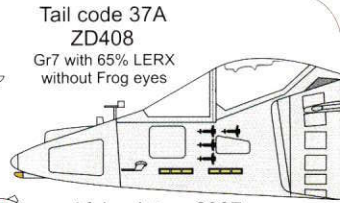

High quality resin parts with decal

Tail code 37A
ZD408
Gr7 with 65% LERX
without Frog eyes

Tail code 14A
ZD347
Gr9 with 65% LERX

Afghanistan, 2009

1000 lb Enhanced Paveway II (EP2) bomb

500 lb Paveway IV bomb