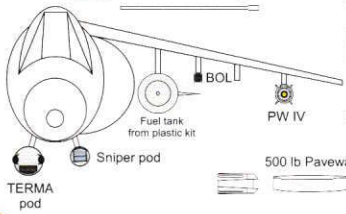

High quality resin parts with decal

Tail code 37A
ZD408
Gr7 with 65% LERX
without Frog eyes

Tail code 14A
ZD347
Gr9 with 65% LERX

Afghanistan, 2009

1000 lb Enhanced Paveway II (EP2) bomb

500 lb Paveway IV bomb