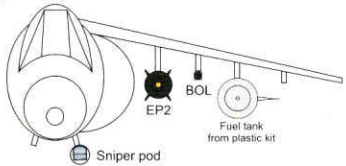

High quality resin parts with decal

Tail code 37A
ZD408
Gr7 with 65% LERX
without Frog eyes

Tail code 14A
ZD347
Gr9 with 65% LERX

Afghanistan, 2009

1000 lb Enhanced Paveway II (EP2) bomb

500 lb Paveway IV bomb