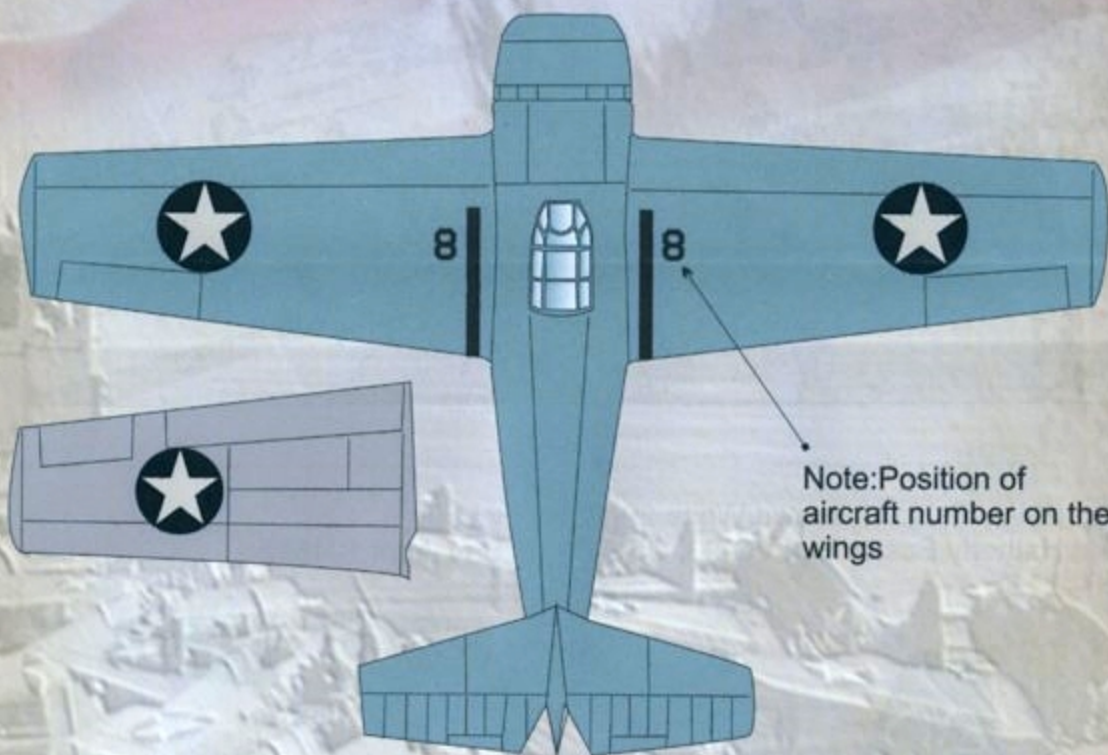

Camouflage Extra Dark Sea Grey-upper surfaces  
Dark Slate Grey-bottom ones

Note: The unpainted propeller cuffs

FS 35189 FS 36440

www.printscale.org

# Wildcat and Martlet Aces

CATN: 48-055  
PRINTSCALE  
INFO: PRINTSCALE@G.RU  
Scale 1/48

- 1 Martlet IV FN 112/0-7D flown by Lt Dennis Mayvore Jeram RN, No 888 Sqh, FAA, HMS Formidable, Operation Torch, November 1942

FS 34096 FS 36118 FS 34424

- 2 F-4F-4 Bu No.3417/White 19, flown by Stanley Winfield "Swede" Vejtasa, VF-10 USS Enterprise, Battle of Santa Cruz, October 1942

FS 35189 FS 36440

- 3 FM-2 (BuNo Unknown)/White 35, flown by Lt. Ralph Elliot, Jr., VC-27, USS Savo Island, January 1945