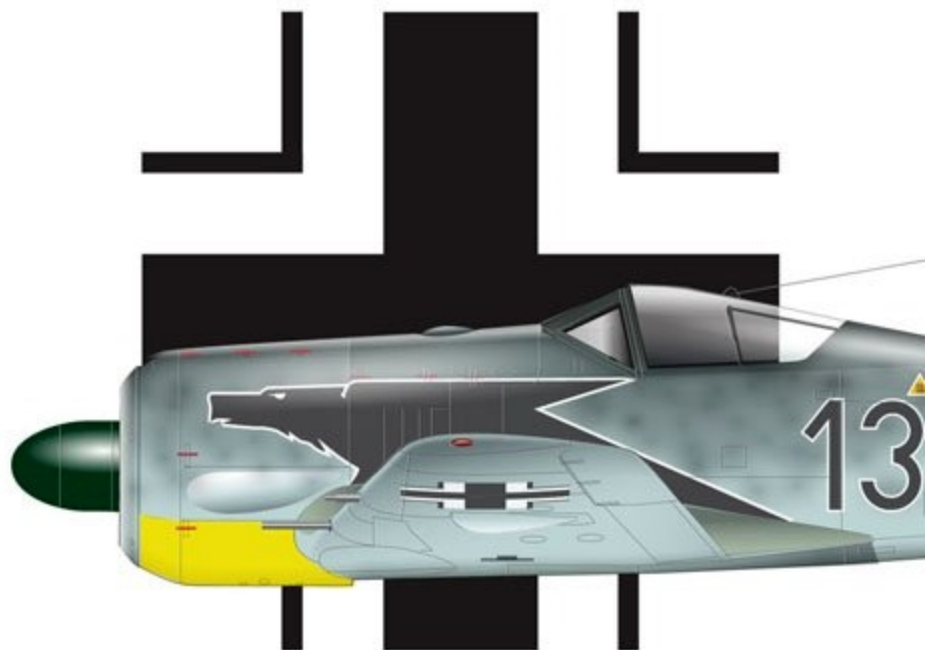

1/72 - BC72376 1/48 - BC48373

BARRACUDACALS

FOCKE-WULF FW 190A/F/D STENCILS

www.barracudacals.com

Suitable for all 1/72 and 1/48
kits of the marks listed above.

BARRACUDA CALS