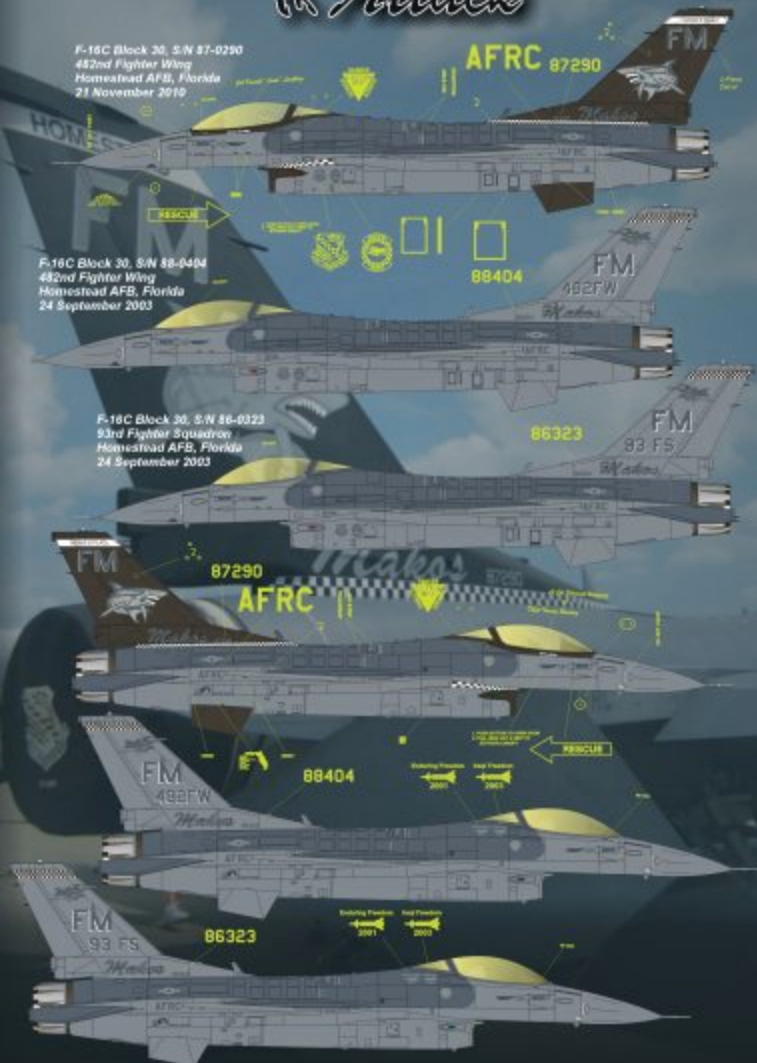

WHAT'S OUT THERE?

Hasegawa F-16C
Tamiya F-16C
Kinetic F-16C
Avionix Accessories
Eduard Photo-etch
CMK Accessories
Airex Accessories
Cross Delta Stiffener Plates

F-16C Block 30, S/N 87-0290
442nd Fighter Wing
Homestead AFB, Florida
21 November 2010

F-16C Block 30, S/N 88-0404
482nd Fighter Wing
Homestead AFB, Florida
24 September 2003

F-16C Block 30, S/N 86-0323
93rd Fighter Squadron
Homestead AFB, Florida
24 September 2003

FS37938

Testors MM 1748
Humbrol HU33
Gunze Sangyo H12
Xtracrilyc KA1012

FS36118

Testors MM 1723
Humbrol HU125
Gunze Sangyo H305
Xtracrilyc KA1135

FS36270

Testors MM 1725
Humbrol H1A
Gunze Sangyo H306
Xtracrilyc KA1133

Pinstripe Walkway lines
on CO Jet only

Thanks very much to TSgt
Tommy Ramirez, Steve Kurt
and Alex Alonso for all their
help on this sheet!