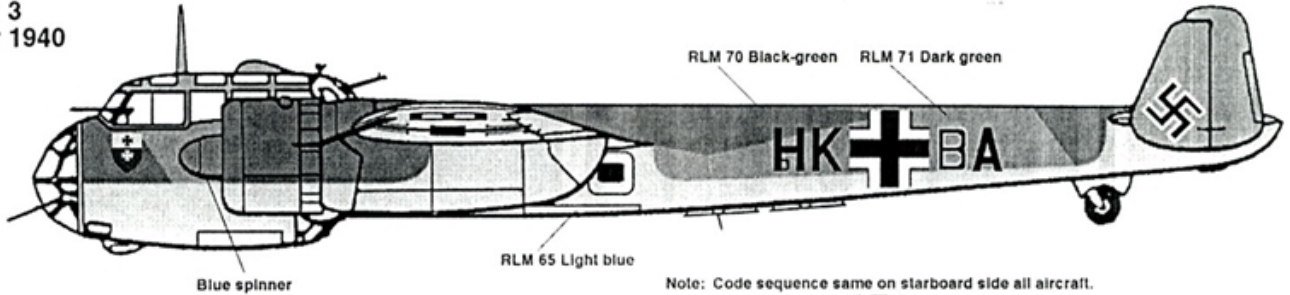

SuperScale Decal No. 48-545
 Dornier Do17Z-2
 Stab/KG 2, Stab/KG 3, 8./KG-77

Do-17Z-2
 8./KG 77
 Summer 1940

Do-17Z-2
 Stab/KG 3
 Summer 1940

Do-17Z-2
 Stab/KG 2
 Winter, 1941

Note: Code sequence same on starboard side all aircraft.