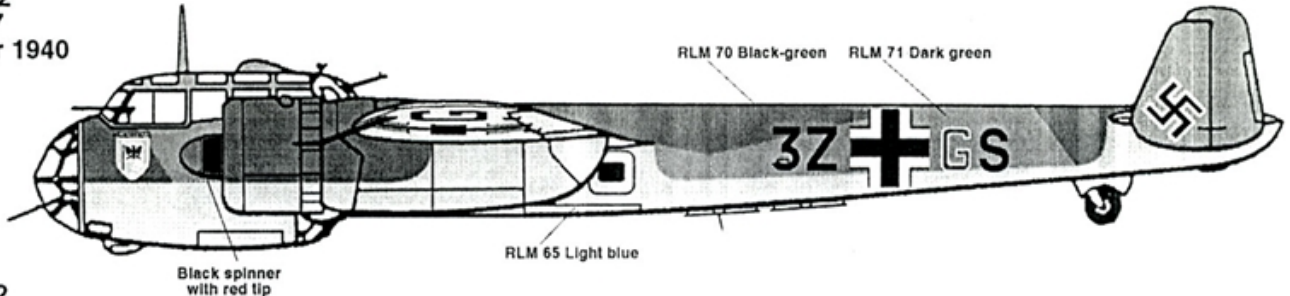

SuperScale Decal No. 48-545
 Dornier Do17Z-2
 Stab/KG 2, Stab/KG 3, 8./KG-77

Do-17Z-2
 8./KG 77
 Summer 1940

Do-17Z-2
 Stab/KG 3
 Summer 1940

Do-17Z-2
 Stab/KG 2
 Winter, 1941

Note: Code sequence same on starboard side all aircraft.

Note:
 White applying outline letters
 apply the background color
 first. When dry, apply the
 center color.

Upper surface camouflage pattern

Propeller Decals

There are two different kinds of propeller decals. Refer to your research materials for the correct decal.