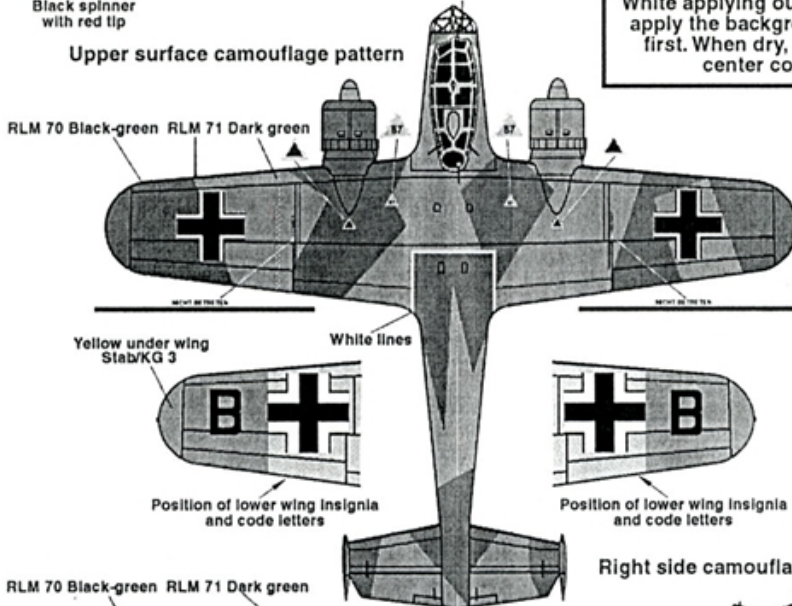

SuperScale Decal No. 48-545
 Dornier Do17Z-2
 Stab/KG 2, Stab/KG 3, 8./KG-77

Do-17Z-2
 8./KG 77
 Summer 1940

Do-17Z-2
 Stab/KG 3
 Summer 1940

Do-17Z-2
 Stab/KG 2
 Winter, 1941

Note: Code sequence same on starboard side all aircraft.

Note:
 White applying outline letters
 apply the background color
 first. When dry, apply the
 center color.

Upper surface camouflage pattern

Propeller Decals

There are two different kinds of propeller decals. Refer to your research materials for the correct decal.

RLM 65 Light blue

Right side camouflage pattern