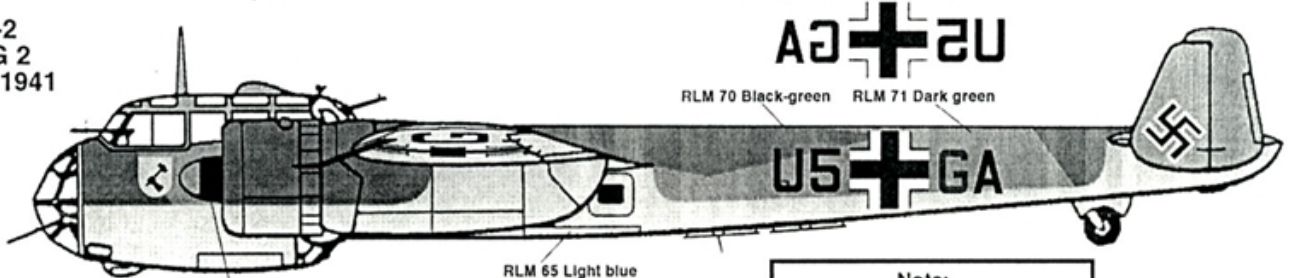

SuperScale Decal No. 48-545
 Dornier Do17Z-2
 Stab/KG 2, Stab/KG 3, 8./KG-77

Do-17Z-2
 8./KG 77
 Summer 1940

Do-17Z-2
 Stab/KG 3
 Summer 1940

Do-17Z-2
 Stab/KG 2
 Winter, 1941

Note: Code sequence same on starboard side all aircraft.

Note:
 White applying outline letters
 apply the background color
 first. When dry, apply the
 center color.

Upper surface camouflage pattern

Propeller Decals

There are two different kinds of propeller decals. Refer to your research materials for the correct decal.