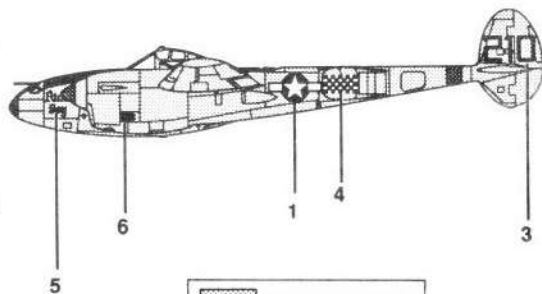

(Decal #2-same
position as decal #2-
on bottom of right wing.)

2#與右邊機翼底部

2#對稱

ENGLISH	FRENCH	GERMAN	SPANISH	ITALIAN
BLACK	NOIR	ISCHWARZ	NEGRO	NERO
SILVER	ARGENT	SILBERN	PLATA	ARGENTO
METALLIC	METALLIC	METALLIK	METALLICO	METALLICO
GRAY	GRIS	GRAU	GRIS	GRIGIO
LT. GRAY	GRIS CLAIR	HELLGRAU	GRIS CLARO	GRIGIO CHIARO
WHITE	BLANC	WEISS	BIANCO	BIANCO
YELLOW	JAUNE	GELB	AMARILLO	GIALLO
BLUE	BLEU	BLAU	AZUL	BLU
GREEN	VERT	GRÜN	VERDE	VERDE
BROWN	BRUN	BRAUN	MARRON	MARRONE

MADE IN CHINA