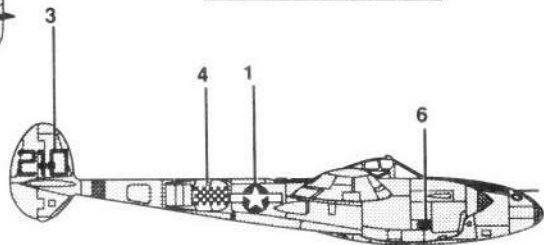

(Decal #2-same
position as decal #2-
on bottom of right wing.)

2#與右邊機翼底部

2#對稱

ENGLISH	FRENCH	GERMAN	SPANISH	ITALIAN
BLACK	NOIR	ISCHWARZ	NEGRO	NERO
SILVER	ARGENT	SILBERN	PLATA	ARGENTO
METALLIC	METALLIC	METALLIK	METALLICO	METALLICO
GRAY	GRIS	GRAU	GRIS	GRIGIO
LT. GRAY	GRIS CLAIR	HELLGRAU	GRIS CLARO	GRIGIO CHIARO
WHITE	BLANC	WEISS	BIANCO	BIANCO
YELLOW	JAUNE	GELB	AMARILLO	GIALLO
BLUE	BLEU	BLAU	AZUL	BLU
GREEN	VERT	GRÜN	VERDE	VERDE
BROWN	BRUN	BRAUN	MARRON	MARRONE

MADE IN CHINA