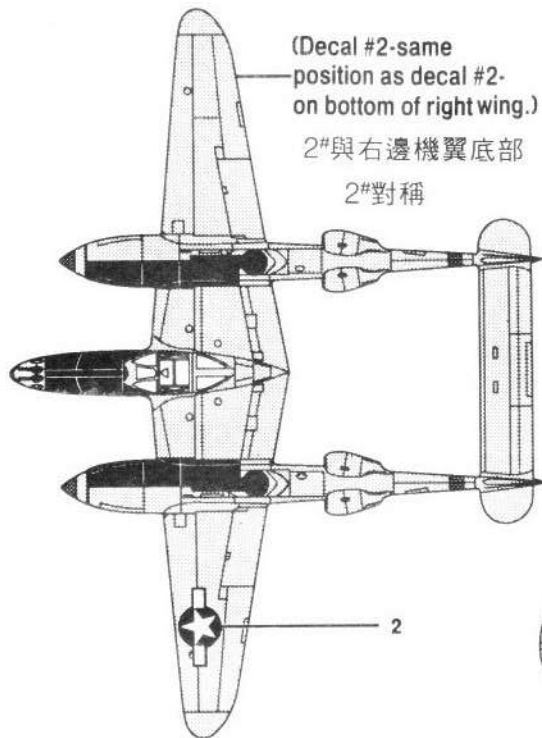

(Decal #2-same
position as decal #2-
on bottom of right wing.)

2#與右邊機翼底部

2#對稱

ENGLISH	FRENCH	GERMAN	SPANISH	ITALIAN
BLACK	NOIR	ISCHWARZ	NEGRO	NERO
SILVER	ARGENT	SILBERN	PLATA	ARGENTO
METALLIC	METALLIC	METALLIK	METALLICO	METALLICO
GRAY	GRIS	GRAU	GRIS	GRIGIO
LT. GRAY	GRIS CLAIR	HELLGRAU	GRIS CLARO	GRIGIO CHIARO
WHITE	BLANC	WEISS	BIANCO	BIANCO
YELLOW	JAUNE	GELB	AMARILLO	GIALLO
BLUE	BLEU	BLAU	AZUL	BLU
GREEN	VERT	GRÜN	VERDE	VERDE
BROWN	BRUN	BRAUN	MARRON	MARRONE

MADE IN CHINA