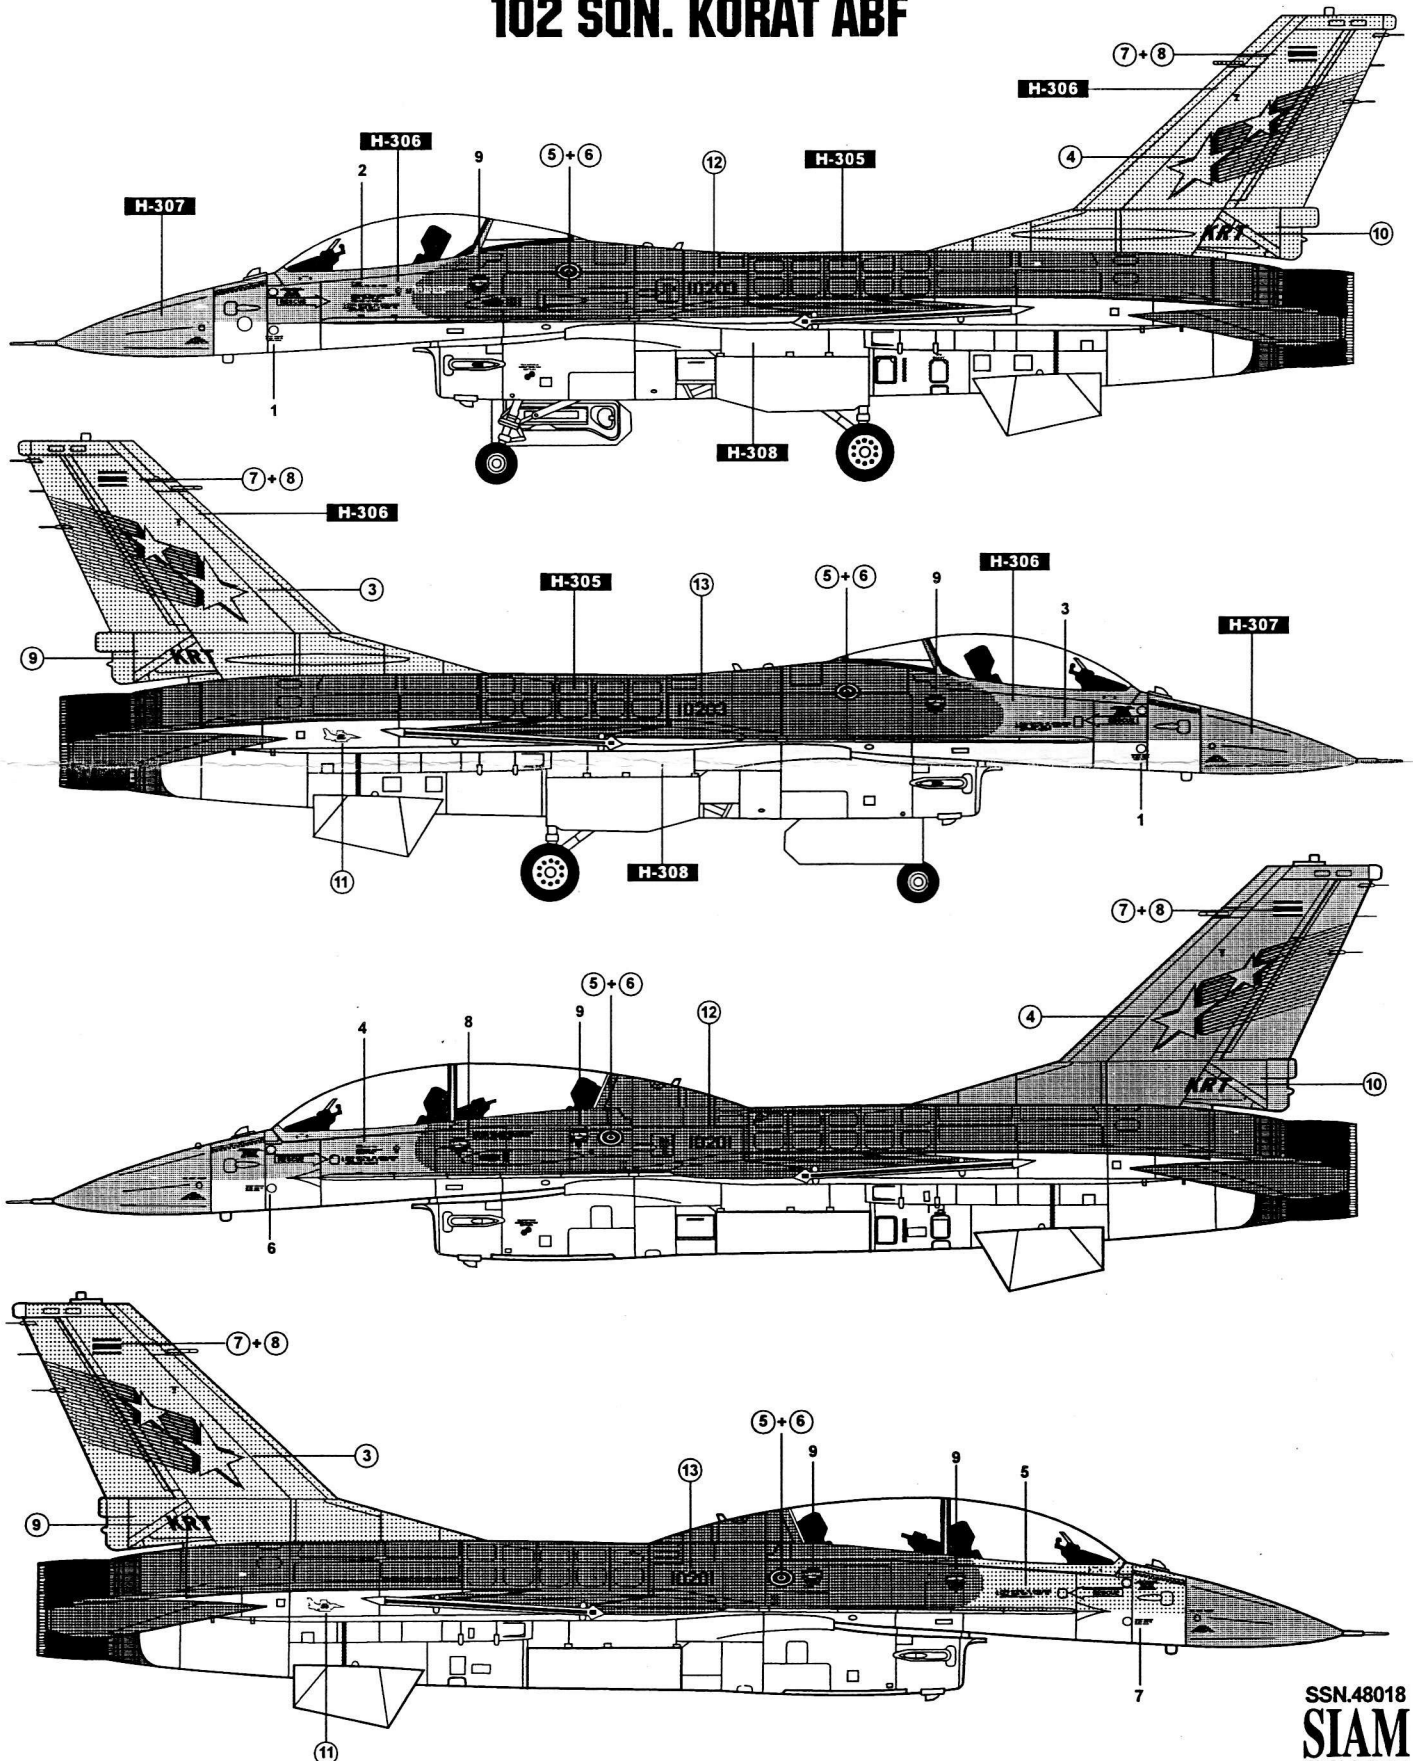

F-16 FIGHTING FALCON

ROYALTHAI AIR FORCE

403 SQN. TAKLEE ABF.

SIAM
SCALE

F-16 FIGHTING FALCON

ROYAL THAI AIR FORCE

102 SQN. KORAT ABF

STENCILS DATA

F-16 A/ B FIGHTING FALCON