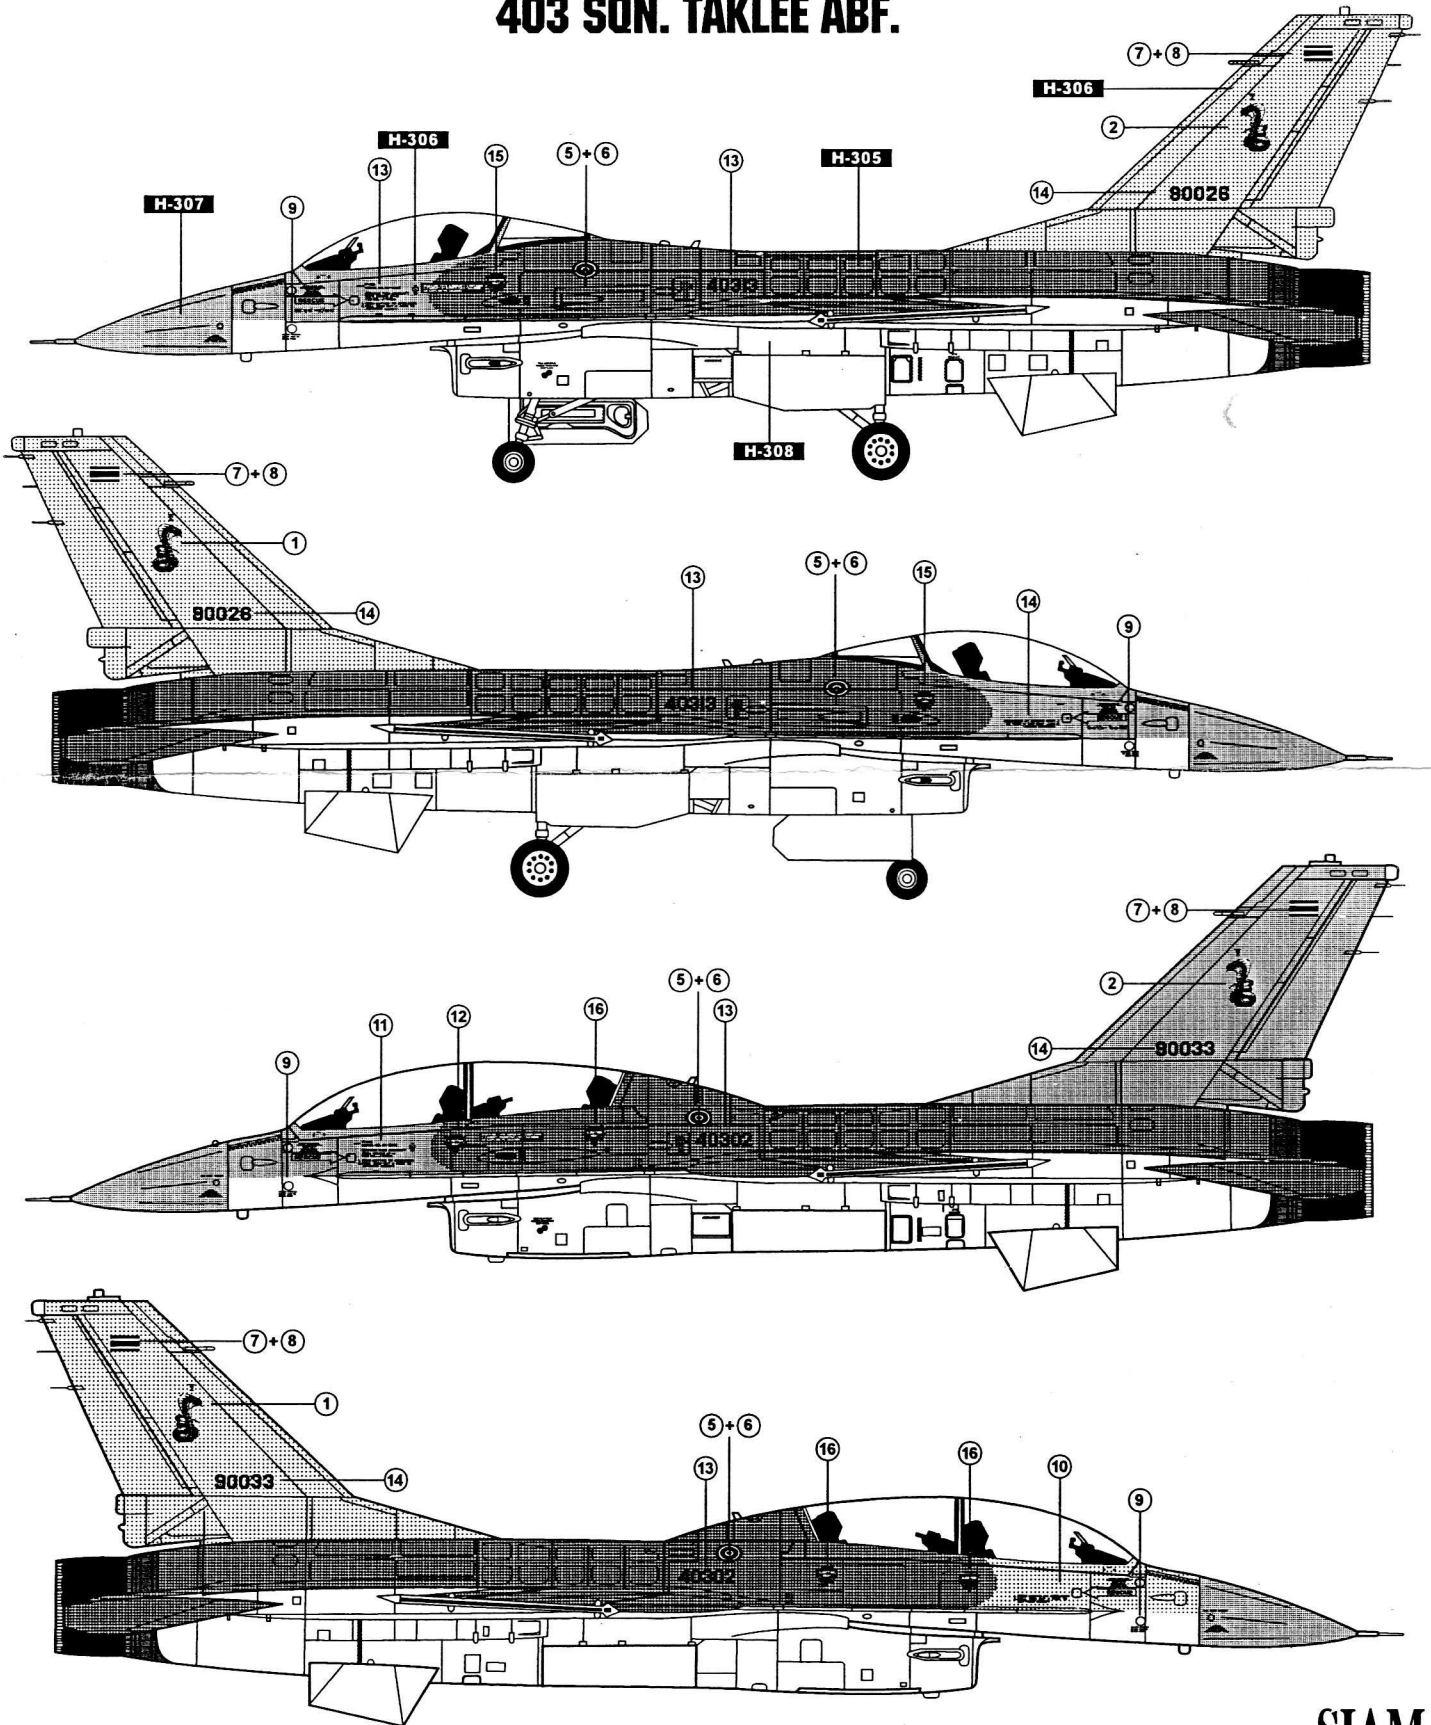

F-16 FIGHTING FALCON

ROYALTHAI AIR FORCE

403 SQN. TAKLEE ABF.

SIAM
SCALE

F-16 FIGHTING FALCON

ROYAL THAI AIR FORCE

102 SQN. KORAT ABF

STENCILS DATA

F-16 A/ B FIGHTING FALCON