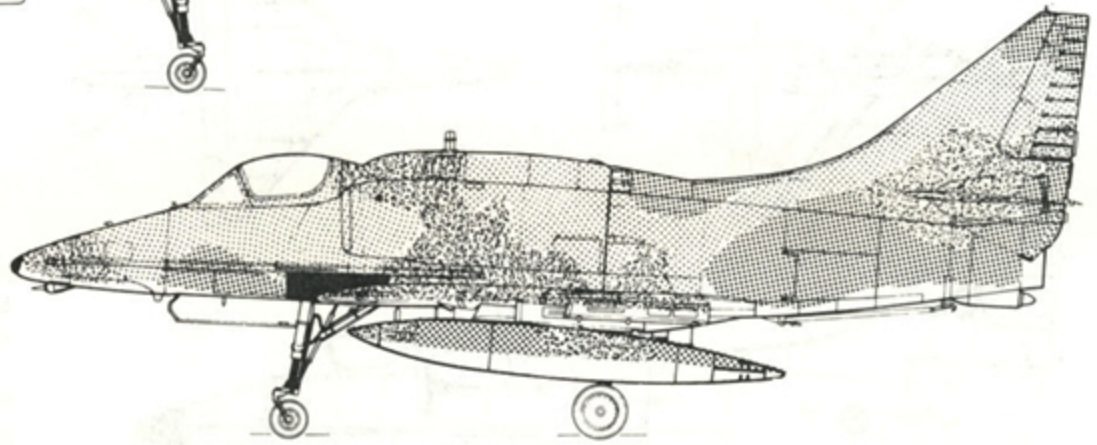

BLACK

SINGAPORE NATIONAL INSIGNIAS ON
BOTH UPPER WINGS

STANDARD DATA PLACEMENT

LOWER PORTION IS GRAY FS36622

STANDARD PAINT SCHEME FOR ALL AIRCRAFT*

DK. GREEN FS34102

TAN FS30219

MED. GREEN FS34079