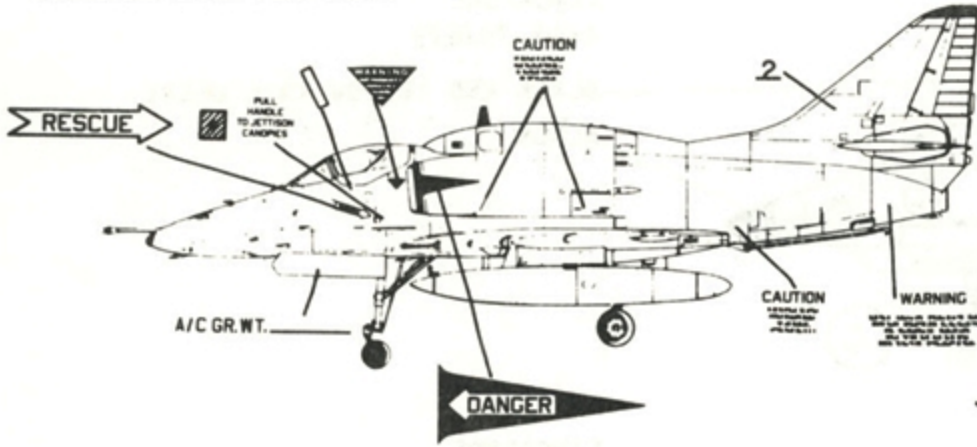

BLACK

SINGAPORE NATIONAL INSIGNIAS ON
BOTH UPPER WINGS

STANDARD DATA PLACEMENT

LOWER PORTION IS GRAY FS36622

STANDARD PAINT SCHEME FOR ALL AIRCRAFT*

DK. GREEN FS34102

TAN FS30219

MED. GREEN FS34079