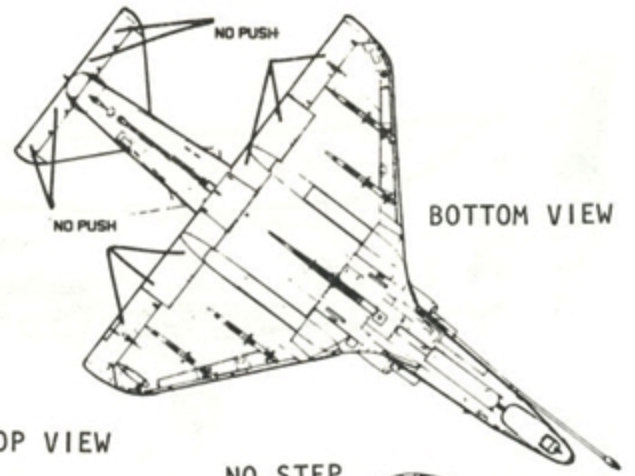

STANDARD DATA PLACEMENT