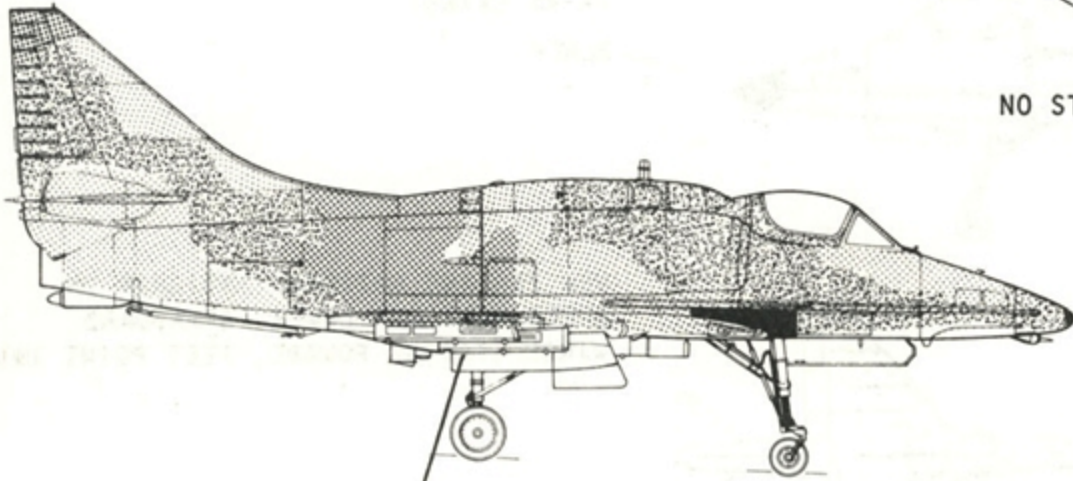

BLACK

SINGAPORE NATIONAL INSIGNIAS ON
BOTH UPPER WINGS

STANDARD DATA PLACEMENT

LOWER PORTION IS GRAY FS36622

STANDARD PAINT SCHEME FOR ALL AIRCRAFT*

DK. GREEN FS34102

TAN FS30219

MED. GREEN FS34079