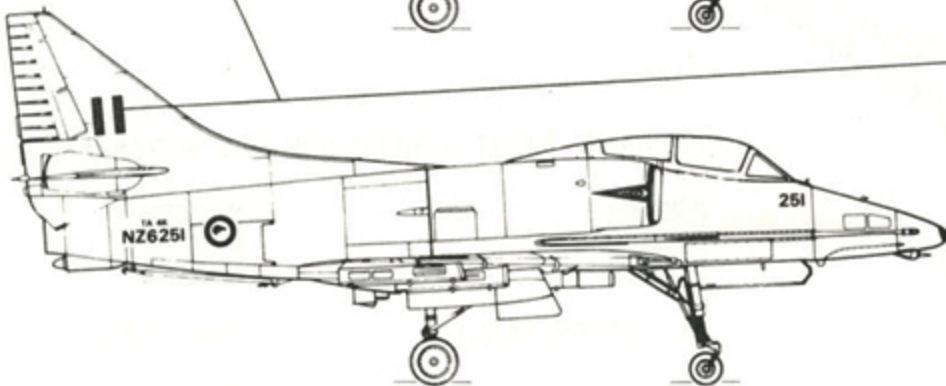

RED FOWARD

NEW ZEALAND
TA-4K 251/NZ6251
75th SQUADRON, 1976
NO SQUADRON BADGE

ALTERNATE NUMBERS FOR THIS AIRCRAFT
TA-4K 253/NZ6253

BLACK