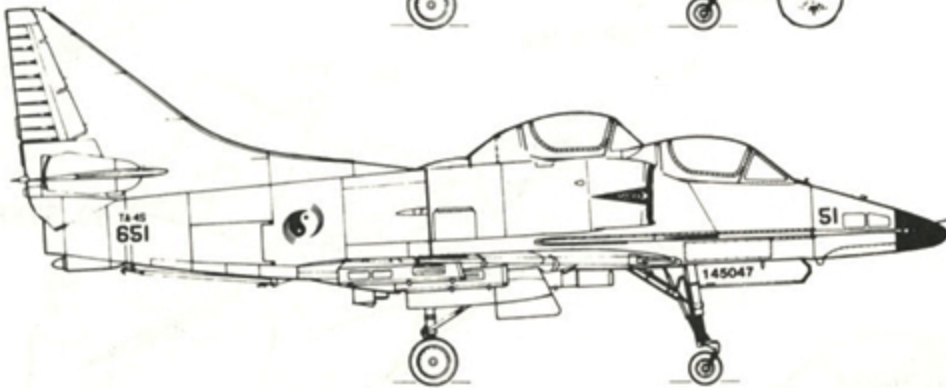

SINGAPORE
A-4S 79/679

BLACK AND YELLOW TAIL DECAL
BLACK

SINGAPORE
TA-4S 51/651

BLACK

NEW ZEALAND NATIONAL INSIGNIA ON
UPPER PORT AND LOWER STARBOARD
WINGS (FACING FOWARD, FEET POINT IN)

NEW ZEALAND
A-4K 210/NZ6210
75th SQUADRON, 1975