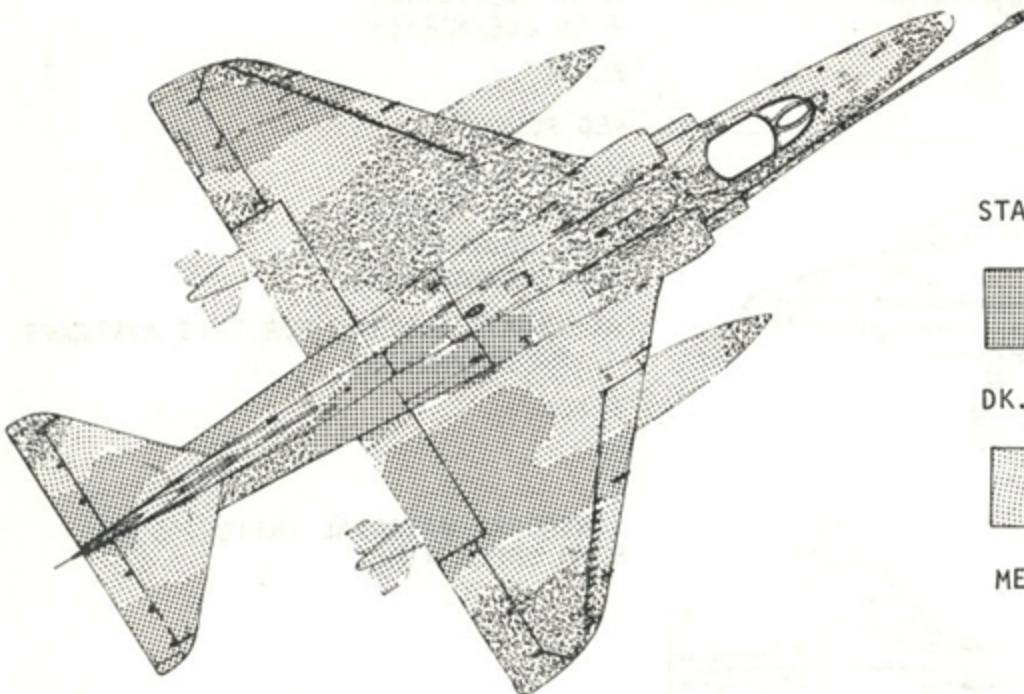

BLACK

SINGAPORE NATIONAL INSIGNIAS ON
BOTH UPPER WINGS

STANDARD DATA PLACEMENT

LOWER PORTION IS GRAY FS36622

STANDARD PAINT SCHEME FOR ALL AIRCRAFT*

DK. GREEN FS34102

TAN FS30219

MED. GREEN FS34079