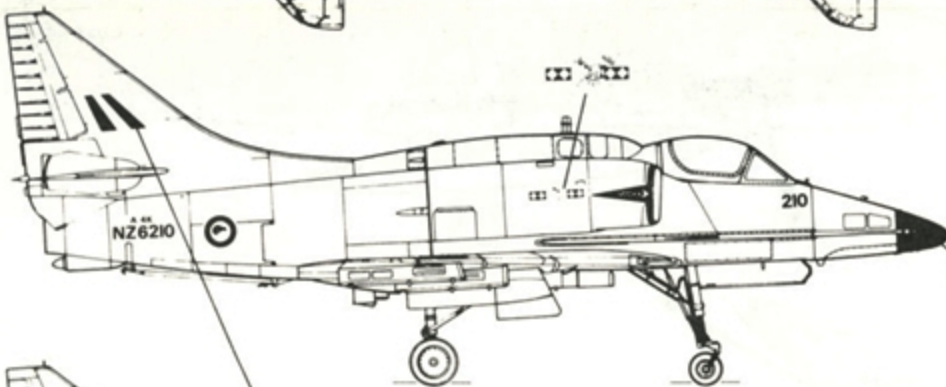

SINGAPORE
A-4S 79/679

BLACK AND YELLOW TAIL DECAL
BLACK

SINGAPORE
TA-4S 51/651

BLACK

NEW ZEALAND NATIONAL INSIGNIA ON
UPPER PORT AND LOWER STARBOARD
WINGS (FACING FOWARD, FEET POINT IN)

NEW ZEALAND
A-4K 210/NZ6210
75th SQUADRON, 1975